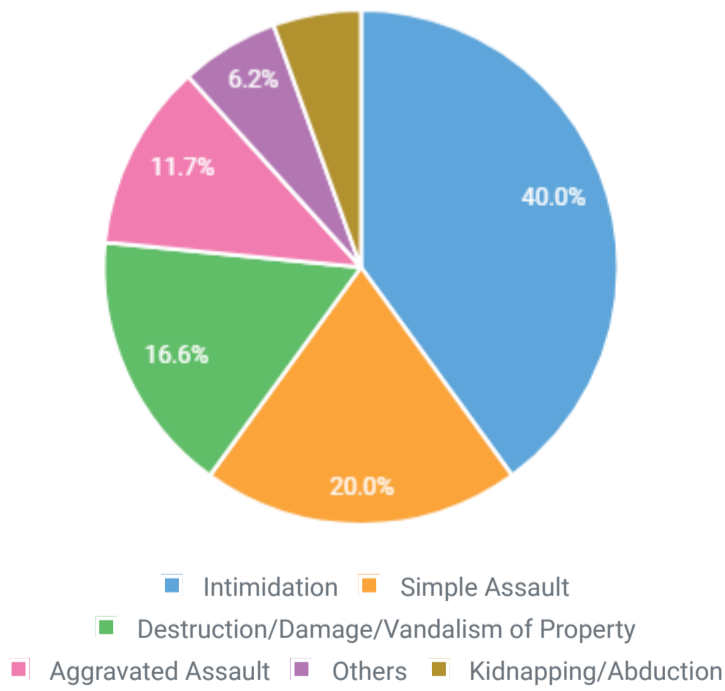

5-YEAR TREND

Hate Crime

VICTIMS BY BIAS CATEGORY

Total Number of Victims: 129

VICTIMS BY RACE/ETHNICITY/ANCESTRY BIAS

Total Number of Victims: 77

VICTIMS BY RELIGION BIAS

Total Number of Victims: 25

VICTIMS BY GENDER BIAS

Total Number of Victims: 0

No Data Available

VICTIMS BY GENDER IDENTITY BIAS

Total Number of Victims: 3

VICTIMS BY SEXUAL ORIENTATION

Total Number of Victims: 22

VICTIMS BY DISABILITY

Total Number of Victims: 3

VICTIMS BY OFFENSE TYPE

Total Number of Victims: 129

VICTIMS BY LOCATION TYPE

Total Number of Victims: 129

VICTIMS BY VICTIM TYPE

Total Number of Victims: 129