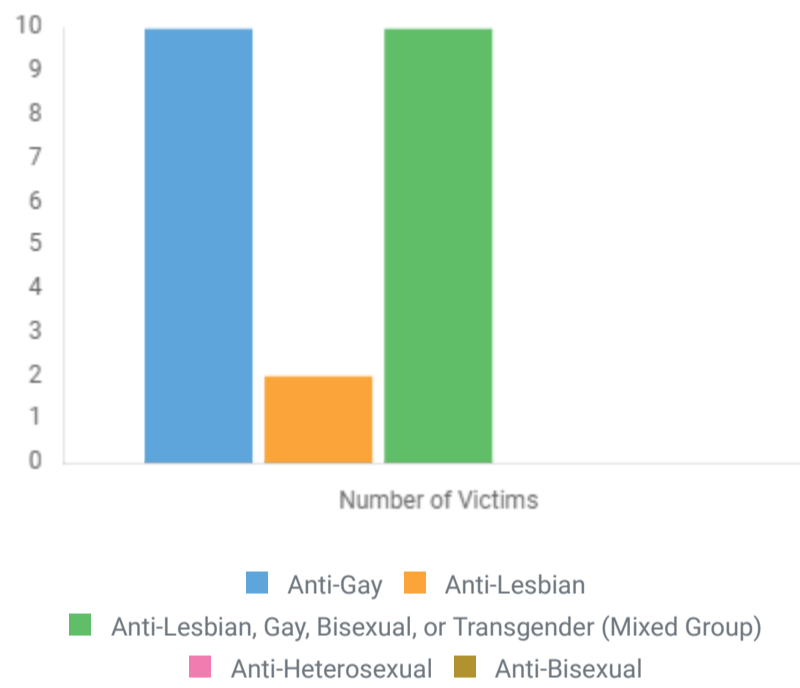

[Colorado Crime Statistics FAQs](#)

[List of agencies that are missing data in 2018](#)

HATE CRIME

A hate crime is a traditional offense like murder, arson, or vandalism with an added element of bias. For the purposes of collecting statistics, the FBI has defined a hate crime as a “criminal offense against a person or property motivated in whole or in part by an offender’s bias against a race, religion, disability, sexual orientation, ethnicity, gender, or gender identity.”

5-YEAR TREND

Hate Crime

VICTIMS BY BIAS CATEGORY

Total Number of Victims: 129

VICTIMS BY RACE/ETHNICITY/ANCESTRY BIAS

Total Number of Victims: 77

VICTIMS BY RELIGION BIAS

Total Number of Victims: 25

VICTIMS BY GENDER BIAS

Total Number of Victims: 0

No Data Available

VICTIMS BY GENDER IDENTITY BIAS

Total Number of Victims: 3

VICTIMS BY SEXUAL ORIENTATION

Total Number of Victims: 22

VICTIMS BY DISABILITY

Total Number of Victims: 3

VICTIMS BY OFFENSE TYPE

Total Number of Victims: 129

VICTIMS BY LOCATION TYPE

Total Number of Victims: 129

VICTIMS BY VICTIM TYPE

Total Number of Victims: 129