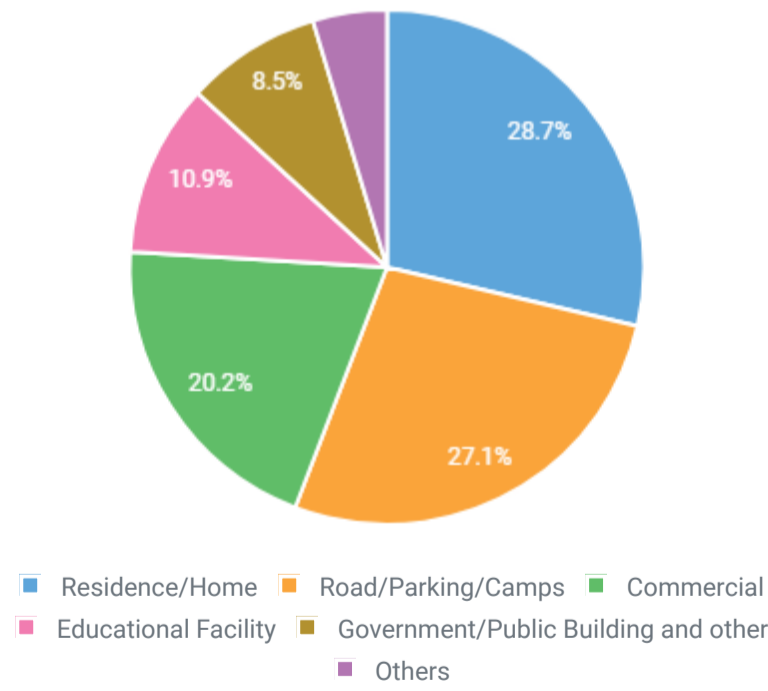

5-YEAR TREND

Hate Crime

VICTIMS BY BIAS CATEGORY

Total Number of Victims: 129

VICTIMS BY RACE/ETHNICITY/ANCESTRY BIAS

Total Number of Victims: 77

VICTIMS BY RELIGION BIAS

Total Number of Victims: 25

VICTIMS BY GENDER BIAS

Total Number of Victims: 0

No Data Available

VICTIMS BY GENDER IDENTITY BIAS

Total Number of Victims: 3

VICTIMS BY SEXUAL ORIENTATION

Total Number of Victims: 22

VICTIMS BY DISABILITY

Total Number of Victims: 3

VICTIMS BY OFFENSE TYPE

Total Number of Victims: 129

VICTIMS BY LOCATION TYPE

Total Number of Victims: 129

VICTIMS BY VICTIM TYPE

Total Number of Victims: 129