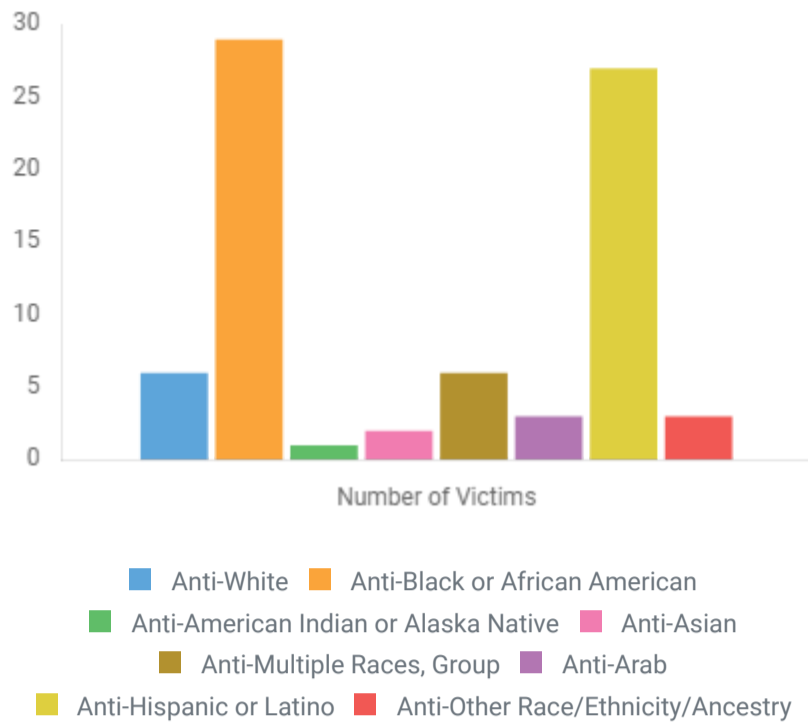

[Colorado Crime Statistics FAQs](#)

[List of agencies that are missing data in 2018](#)

HATE CRIME

A hate crime is a traditional offense like murder, arson, or vandalism with an added element of bias. For the purposes of collecting statistics, the FBI has defined a hate crime as a “criminal offense against a person or property motivated in whole or in part by an offender’s bias against a race, religion, disability, sexual orientation, ethnicity, gender, or gender identity.”

* Prosecution Declined (by the prosecutor for other than lack of probable cause)

* In custody of Other Jurisdiction (includes extradition denied)

* Victim Refused to Cooperate (in the prosecution)

* Juvenile/No Custody (the handling of juvenile without taking him/her into custody, but rather by oral or written notice given to the parents or legal guardian in a case involving a minor offense, such as petty larceny).

5-YEAR TREND

Hate Crime

VICTIMS BY BIAS CATEGORY

Total Number of Victims: 129

VICTIMS BY RACE/ETHNICITY/ANCESTRY BIAS

Total Number of Victims: 77

VICTIMS BY RELIGION BIAS

Total Number of Victims: 25

VICTIMS BY GENDER BIAS

Total Number of Victims: 0

No Data Available

VICTIMS BY GENDER IDENTITY BIAS

Total Number of Victims: 3

VICTIMS BY SEXUAL ORIENTATION

Total Number of Victims: 22

VICTIMS BY DISABILITY