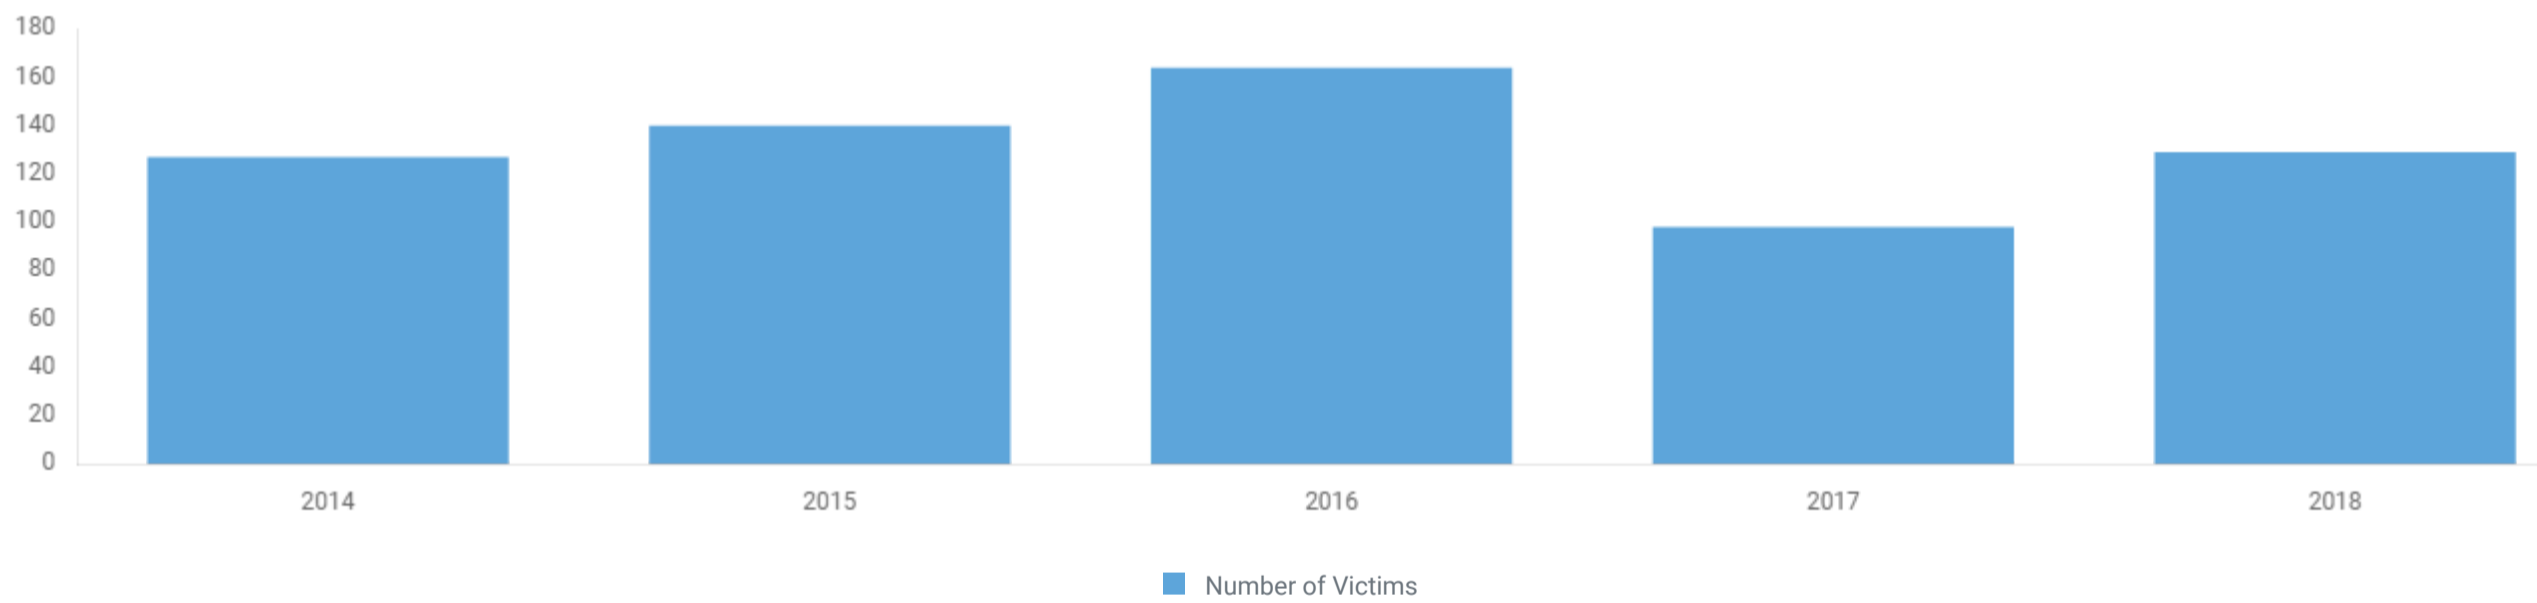

5-YEAR TREND

Hate Crime

VICTIMS BY BIAS CATEGORY

Total Number of Victims: 129

VICTIMS BY RACE/ETHNICITY/ANCESTRY BIAS

Total Number of Victims: 77

VICTIMS BY RELIGION BIAS

Total Number of Victims: 25

Total Number of Victims: 3

VICTIMS BY OFFENSE TYPE

Total Number of Victims: 129

VICTIMS BY LOCATION TYPE

Total Number of Victims: 129

VICTIMS BY VICTIM TYPE

Total Number of Victims: 129