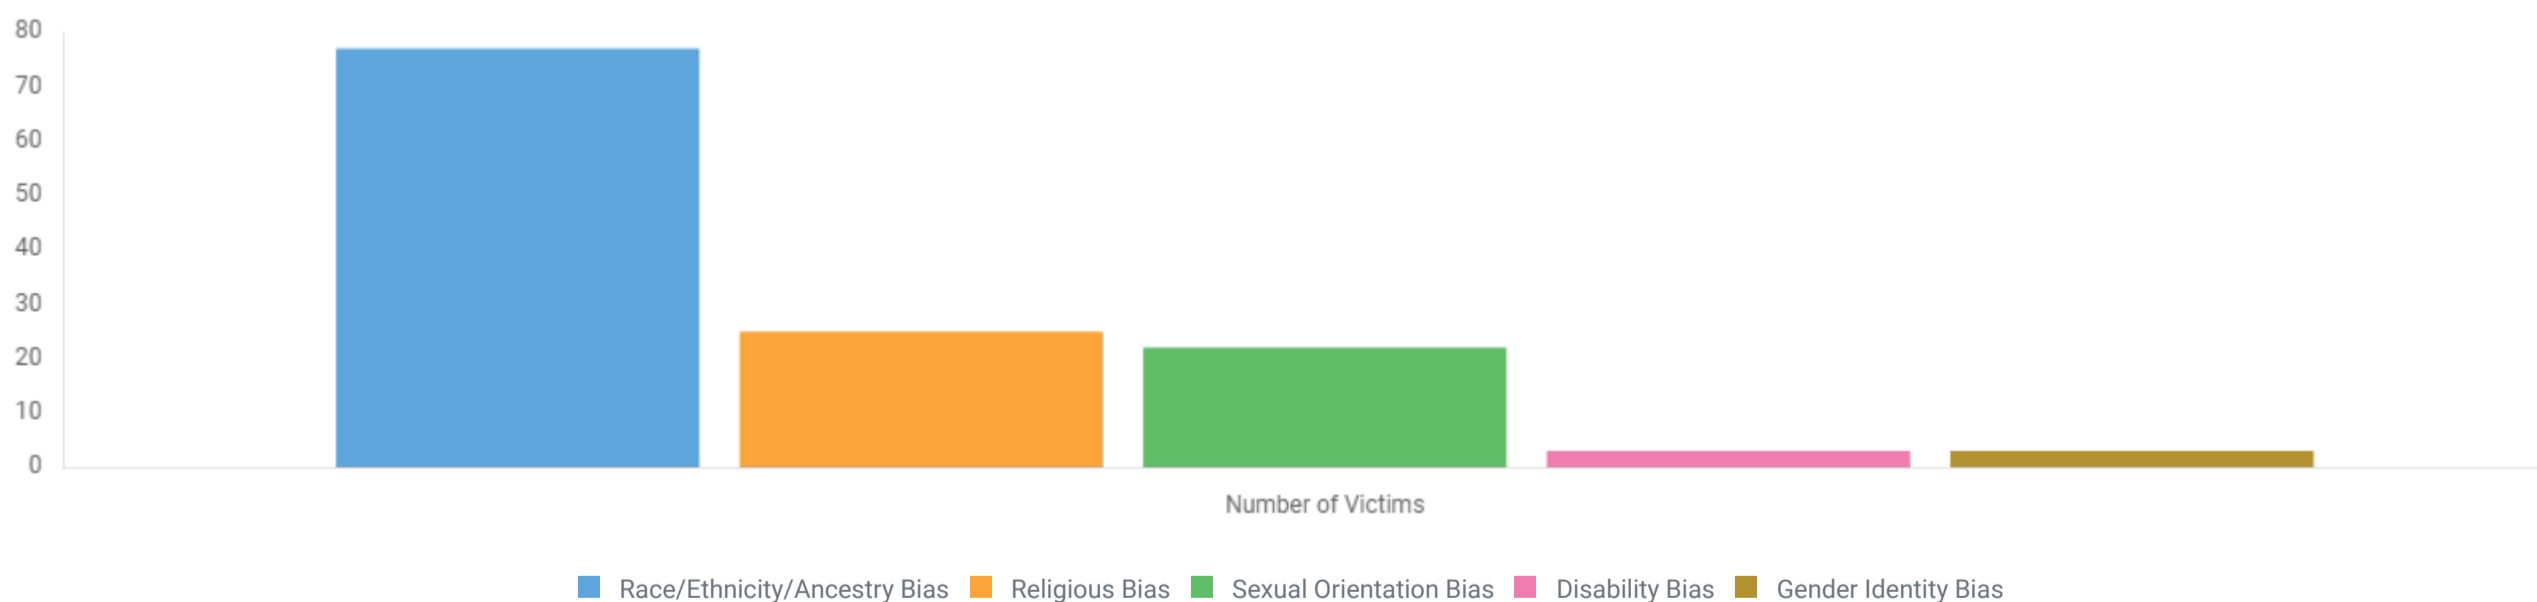

5-YEAR TREND

Hate Crime

VICTIMS BY BIAS CATEGORY

Total Number of Victims: 129

VICTIMS BY RACE/ETHNICITY/ANCESTRY BIAS

Total Number of Victims: 77

VICTIMS BY RELIGION BIAS

Total Number of Victims: 25