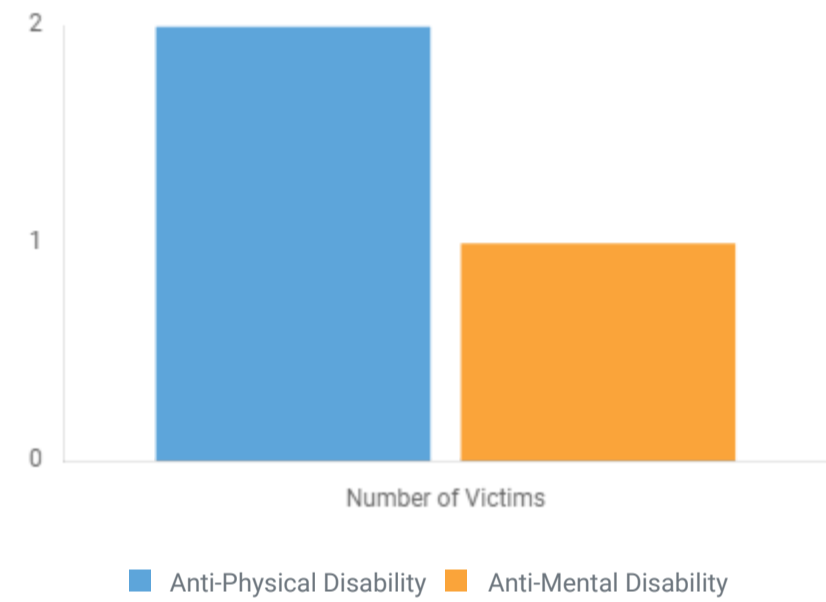

5-YEAR TREND

Hate Crime

VICTIMS BY BIAS CATEGORY

Total Number of Victims: 129

VICTIMS BY RACE/ETHNICITY/ANCESTRY BIAS

Total Number of Victims: 77

VICTIMS BY RELIGION BIAS

Total Number of Victims: 25

VICTIMS BY GENDER BIAS

Total Number of Victims: 0

No Data Available

VICTIMS BY GENDER IDENTITY BIAS

Total Number of Victims: 3

VICTIMS BY SEXUAL ORIENTATION

Total Number of Victims: 22

VICTIMS BY DISABILITY

Total Number of Victims: 3

VICTIMS BY OFFENSE TYPE

Total Number of Victims: 129

VICTIMS BY LOCATION TYPE

Total Number of Victims: 129

VICTIMS BY VICTIM TYPE

Total Number of Victims: 129