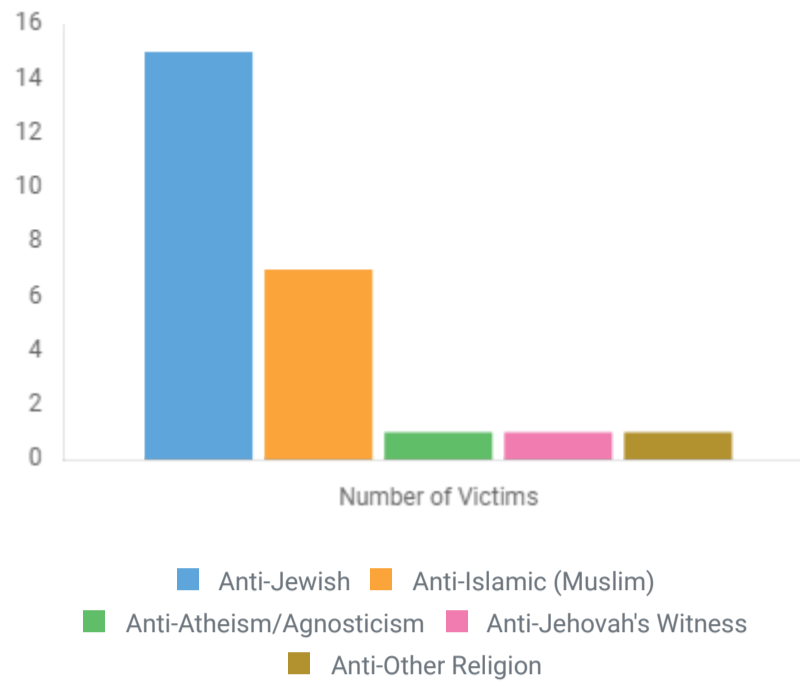

[Colorado Crime Statistics FAQs](#)

[List of agencies that are missing data in 2018](#)

HATE CRIME

A hate crime is a traditional offense like murder, arson, or vandalism with an added element of bias. For the purposes of collecting statistics, the FBI has defined a hate crime as a “criminal offense against a person or property motivated in whole or in part by an offender’s bias against a race, religion, disability, sexual orientation, ethnicity, gender, or gender identity.”

5-YEAR TREND

Hate Crime

VICTIMS BY BIAS CATEGORY

Total Number of Victims: 129

VICTIMS BY RACE/ETHNICITY/ANCESTRY BIAS

Total Number of Victims: 77

VICTIMS BY RELIGION BIAS

Total Number of Victims: 25

VICTIMS BY GENDER BIAS

Total Number of Victims: 0

No Data Available

VICTIMS BY GENDER IDENTITY BIAS

Total Number of Victims: 3

VICTIMS BY SEXUAL ORIENTATION

Total Number of Victims: 22

VICTIMS BY DISABILITY

Total Number of Victims: 3

VICTIMS BY OFFENSE TYPE

Total Number of Victims: 129

VICTIMS BY LOCATION TYPE

Total Number of Victims: 129

VICTIMS BY VICTIM TYPE

Total Number of Victims: 129