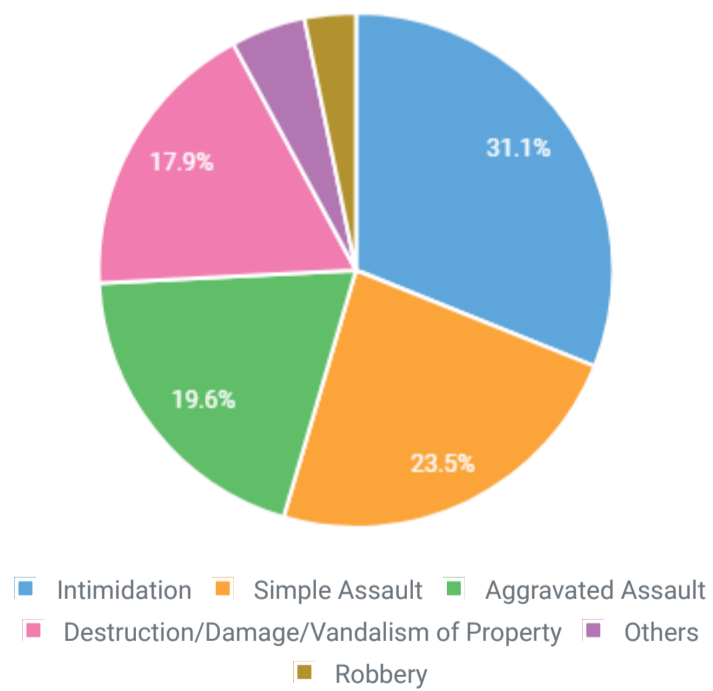

5-YEAR TREND

Hate Crime

VICTIMS BY BIAS CATEGORY

Total Number of Victims: 333

VICTIMS BY RACE/ETHNICITY/ANCESTRY BIAS

Total Number of Victims: 184

VICTIMS BY RELIGION BIAS

Total Number of Victims: 30

VICTIMS BY GENDER BIAS

Total Number of Victims: 0

No Data Available

VICTIMS BY GENDER IDENTITY BIAS

Total Number of Victims: 18

VICTIMS BY SEXUAL ORIENTATION

Total Number of Victims: 102

VICTIMS BY DISABILITY

Total Number of Victims: 3

VICTIMS BY OFFENSE TYPE

Total Number of Victims: 333

VICTIMS BY LOCATION TYPE

Total Number of Victims: 333

VICTIMS BY VICTIM TYPE

Total Number of Victims: 333