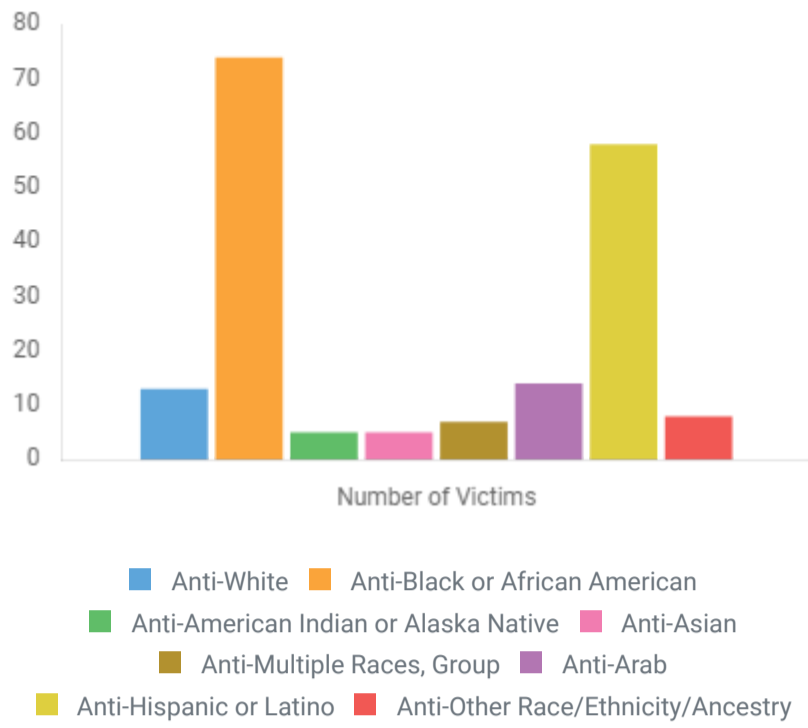

[Colorado Crime Statistics FAQs](#)

[List of agencies that are missing data in 2023](#)

HATE CRIME

A hate crime is a traditional offense like murder, arson, or vandalism with an added element of bias. For the purposes of collecting statistics, the FBI has defined a hate crime as a “criminal offense against a person or property motivated in whole or in part by an offender’s bias against a race, religion, disability, sexual orientation, ethnicity, gender, or gender identity.”

* Prosecution Declined (by the prosecutor for other than lack of probable cause)

* In custody of Other Jurisdiction (includes extradition denied)

* Victim Refused to Cooperate (in the prosecution)

* Juvenile/No Custody (the handling of juvenile without taking him/her into custody, but rather by oral or written notice given to the parents or legal guardian in a case involving a minor offense, such as petty larceny).

5-YEAR TREND

Hate Crime

VICTIMS BY BIAS CATEGORY

Total Number of Victims: 333

VICTIMS BY RACE/ETHNICITY/ANCESTRY BIAS

Total Number of Victims: 184

VICTIMS BY RELIGION BIAS

Total Number of Victims: 30

VICTIMS BY GENDER BIAS

Total Number of Victims: 0

No Data Available

VICTIMS BY GENDER IDENTITY BIAS

Total Number of Victims: 18

VICTIMS BY SEXUAL ORIENTATION

Total Number of Victims: 102

VICTIMS BY DISABILITY