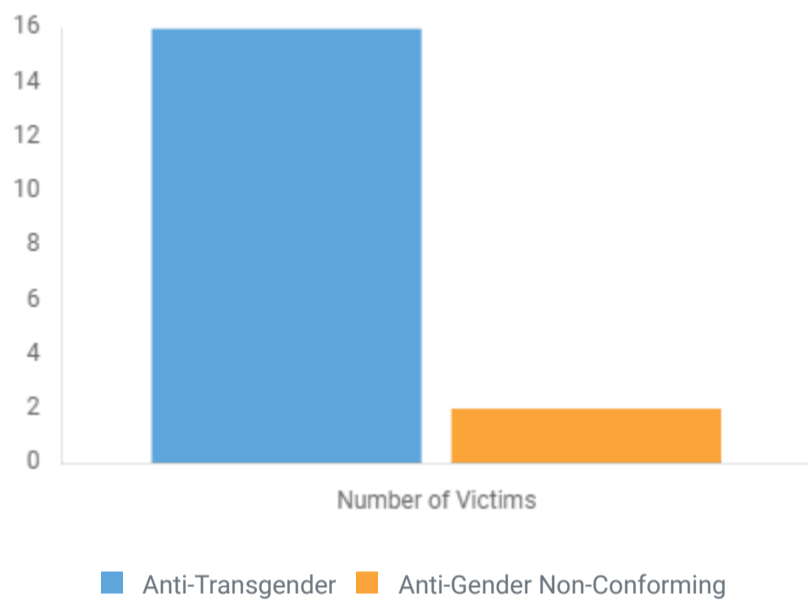

5-YEAR TREND

Hate Crime

VICTIMS BY BIAS CATEGORY

Total Number of Victims: 333

VICTIMS BY RACE/ETHNICITY/ANCESTRY BIAS

Total Number of Victims: 184

VICTIMS BY RELIGION BIAS

Total Number of Victims: 30

VICTIMS BY GENDER BIAS

Total Number of Victims: 0

No Data Available

VICTIMS BY GENDER IDENTITY BIAS

Total Number of Victims: 18

VICTIMS BY SEXUAL ORIENTATION

Total Number of Victims: 102

VICTIMS BY DISABILITY