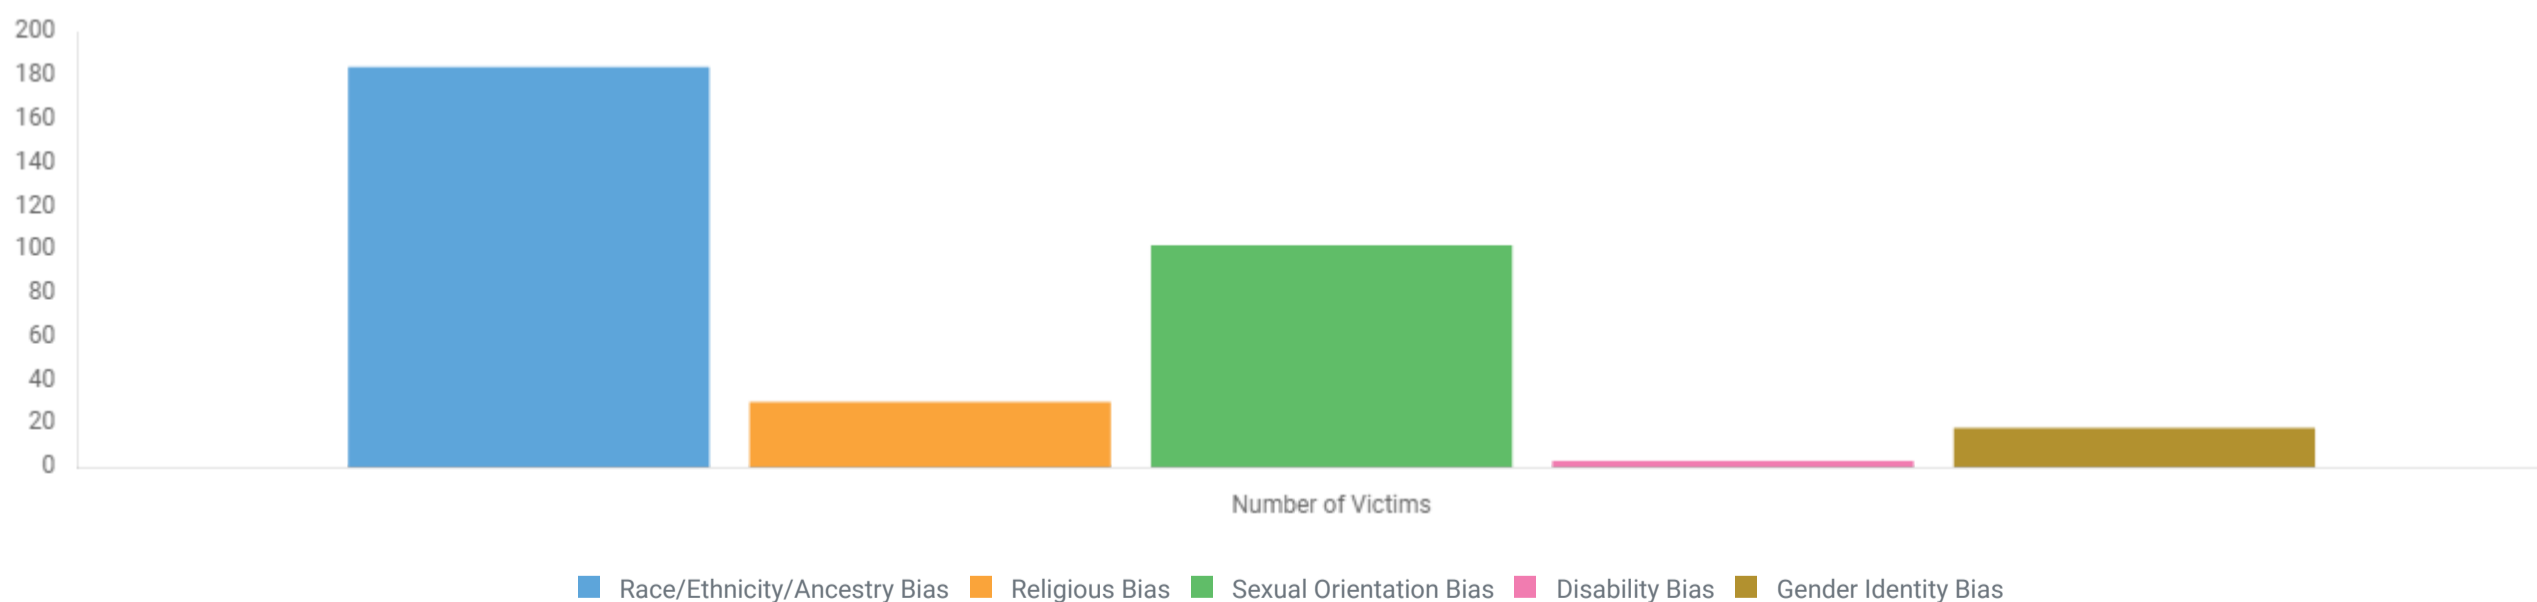

* Prosecution Declined (by the prosecutor for other than lack of probable cause)

* In custody of Other Jurisdiction (includes extradition denied)

* Victim Refused to Cooperate (in the prosecution)

* Juvenile/No Custody (the handling of juvenile without taking him/her into custody, but rather by oral or written notice given to the parents or legal guardian in a case involving a minor offense, such as petty larceny).

5-YEAR TREND

Hate Crime

VICTIMS BY BIAS CATEGORY

Total Number of Victims: 333

VICTIMS BY RACE/ETHNICITY/ANCESTRY BIAS

Total Number of Victims: 184

VICTIMS BY RELIGION BIAS

Total Number of Victims: 30