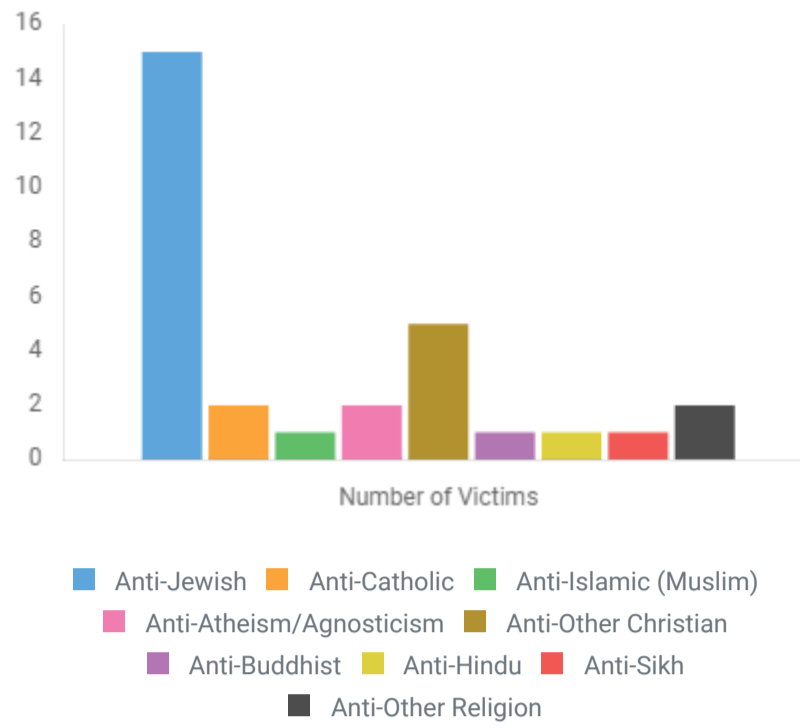

[Colorado Crime Statistics FAQs](#)

[List of agencies that are missing data in 2023](#)

HATE CRIME

A hate crime is a traditional offense like murder, arson, or vandalism with an added element of bias. For the purposes of collecting statistics, the FBI has defined a hate crime as a “criminal offense against a person or property motivated in whole or in part by an offender’s bias against a race, religion, disability, sexual orientation, ethnicity, gender, or gender identity.”

5-YEAR TREND

Hate Crime

VICTIMS BY BIAS CATEGORY

Total Number of Victims: 333

VICTIMS BY RACE/ETHNICITY/ANCESTRY BIAS

Total Number of Victims: 184

VICTIMS BY RELIGION BIAS

Total Number of Victims: 30

VICTIMS BY GENDER BIAS

Total Number of Victims: 0

No Data Available

VICTIMS BY GENDER IDENTITY BIAS

Total Number of Victims: 18

VICTIMS BY SEXUAL ORIENTATION

Total Number of Victims: 102

VICTIMS BY DISABILITY