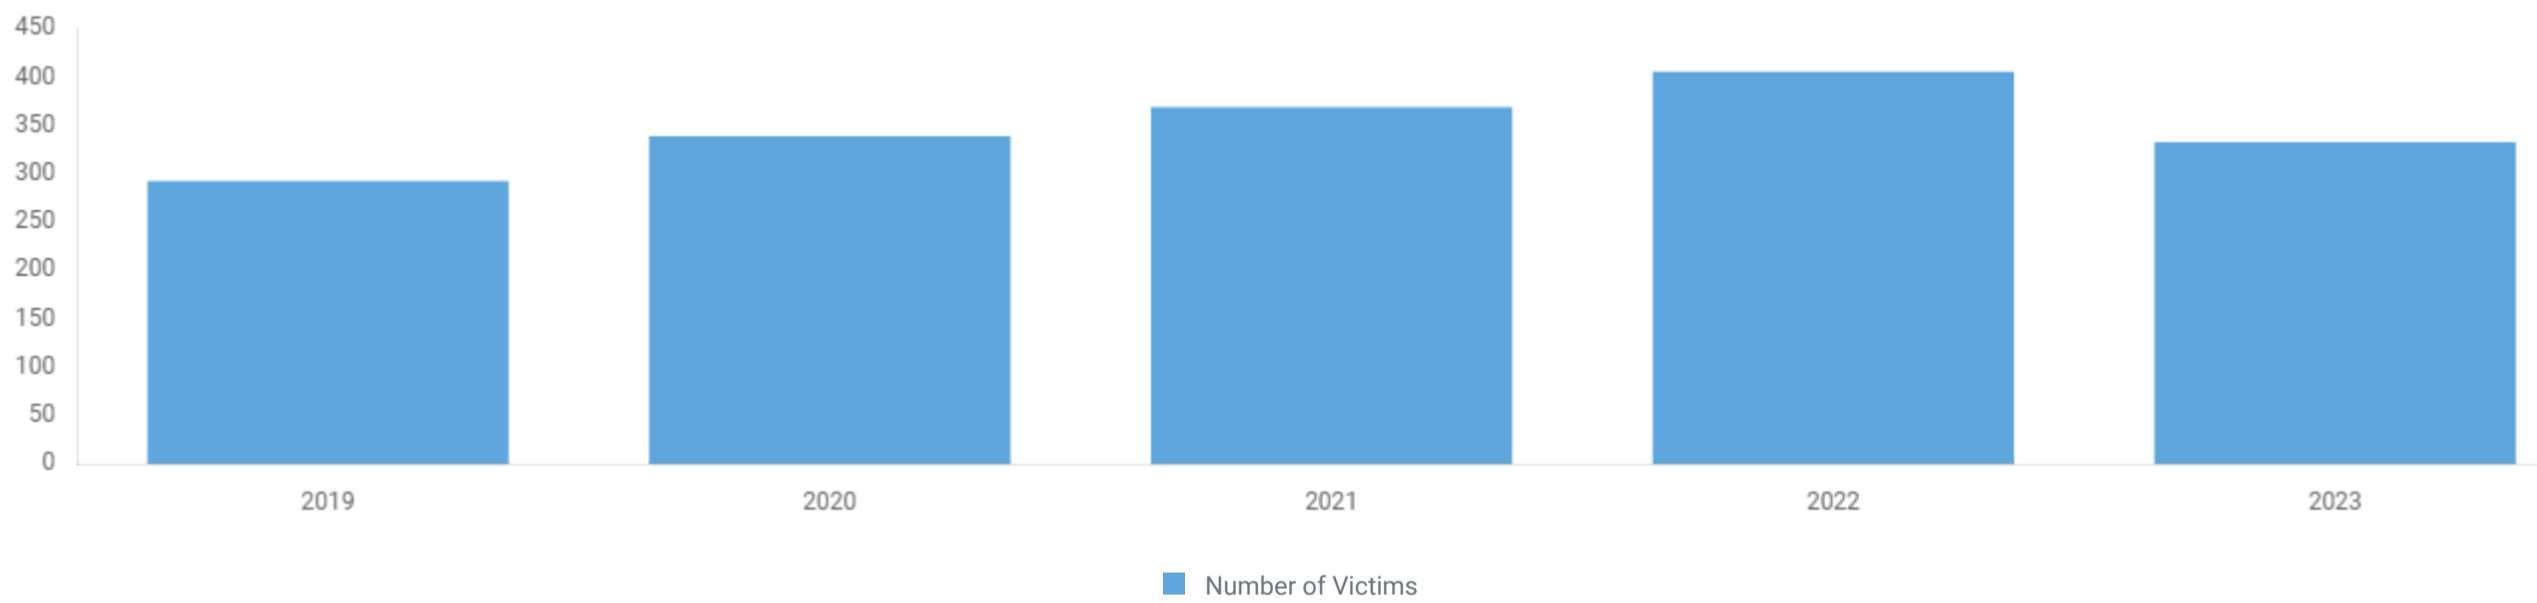

5-YEAR TREND

Hate Crime

VICTIMS BY BIAS CATEGORY

Total Number of Victims: 333

VICTIMS BY RACE/ETHNICITY/ANCESTRY BIAS

Total Number of Victims: 184

VICTIMS BY RELIGION BIAS

Total Number of Victims: 30

Total Number of Victims: 3

VICTIMS BY OFFENSE TYPE

Total Number of Victims: 333

VICTIMS BY LOCATION TYPE

Total Number of Victims: 333

VICTIMS BY VICTIM TYPE

Total Number of Victims: 333