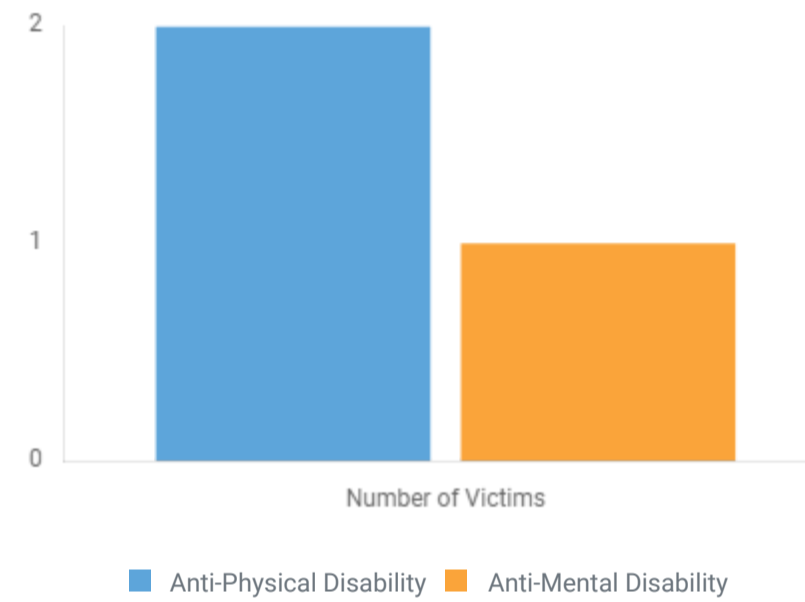

5-YEAR TREND

Hate Crime

VICTIMS BY BIAS CATEGORY

Total Number of Victims: 333

VICTIMS BY RACE/ETHNICITY/ANCESTRY BIAS

Total Number of Victims: 184

VICTIMS BY RELIGION BIAS

Total Number of Victims: 30

VICTIMS BY GENDER BIAS

Total Number of Victims: 0

No Data Available

VICTIMS BY GENDER IDENTITY BIAS

Total Number of Victims: 18

VICTIMS BY SEXUAL ORIENTATION

Total Number of Victims: 102

VICTIMS BY DISABILITY

Total Number of Victims: 3

VICTIMS BY OFFENSE TYPE

Total Number of Victims: 333

VICTIMS BY LOCATION TYPE

Total Number of Victims: 333

VICTIMS BY VICTIM TYPE

Total Number of Victims: 333