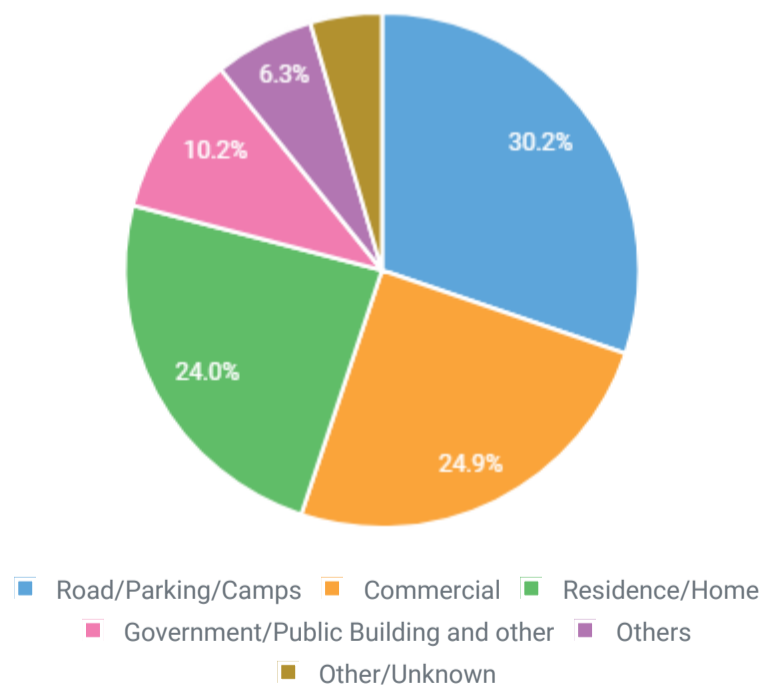

5-YEAR TREND

Hate Crime

VICTIMS BY BIAS CATEGORY

Total Number of Victims: 333

VICTIMS BY RACE/ETHNICITY/ANCESTRY BIAS

Total Number of Victims: 184

VICTIMS BY RELIGION BIAS

Total Number of Victims: 30

VICTIMS BY GENDER BIAS

Total Number of Victims: 0

No Data Available

VICTIMS BY GENDER IDENTITY BIAS

Total Number of Victims: 18

VICTIMS BY SEXUAL ORIENTATION

Total Number of Victims: 102

VICTIMS BY DISABILITY

Total Number of Victims: 3

VICTIMS BY OFFENSE TYPE

Total Number of Victims: 333

VICTIMS BY LOCATION TYPE

Total Number of Victims: 333

VICTIMS BY VICTIM TYPE

Total Number of Victims: 333