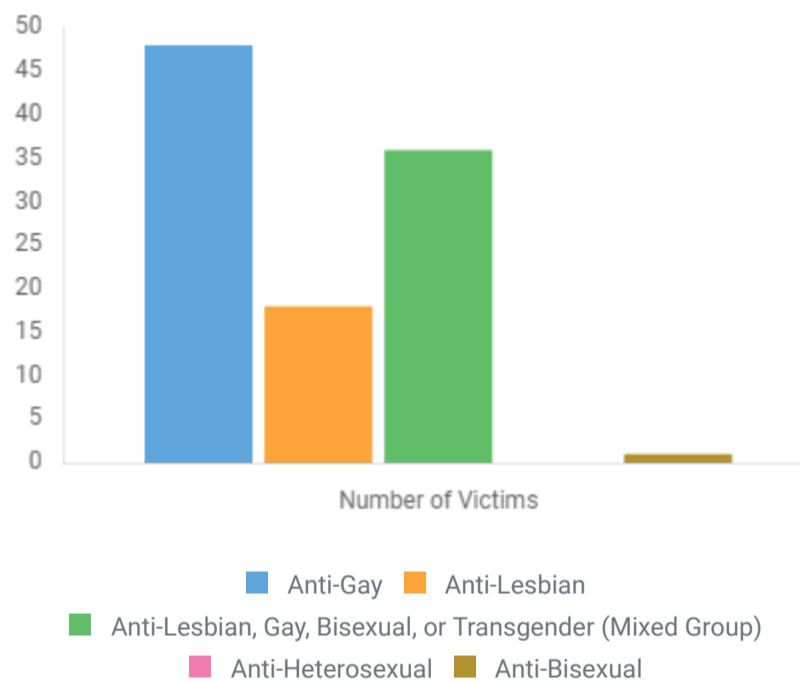

[Colorado Crime Statistics FAQs](#)

[List of agencies that are missing data in 2023](#)

HATE CRIME

A hate crime is a traditional offense like murder, arson, or vandalism with an added element of bias. For the purposes of collecting statistics, the FBI has defined a hate crime as a “criminal offense against a person or property motivated in whole or in part by an offender’s bias against a race, religion, disability, sexual orientation, ethnicity, gender, or gender identity.”

5-YEAR TREND

Hate Crime

VICTIMS BY BIAS CATEGORY

Total Number of Victims: 333

VICTIMS BY RACE/ETHNICITY/ANCESTRY BIAS

Total Number of Victims: 184

VICTIMS BY RELIGION BIAS

Total Number of Victims: 30

VICTIMS BY GENDER BIAS

Total Number of Victims: 0

No Data Available

VICTIMS BY GENDER IDENTITY BIAS

Total Number of Victims: 18

VICTIMS BY SEXUAL ORIENTATION

Total Number of Victims: 102

VICTIMS BY DISABILITY