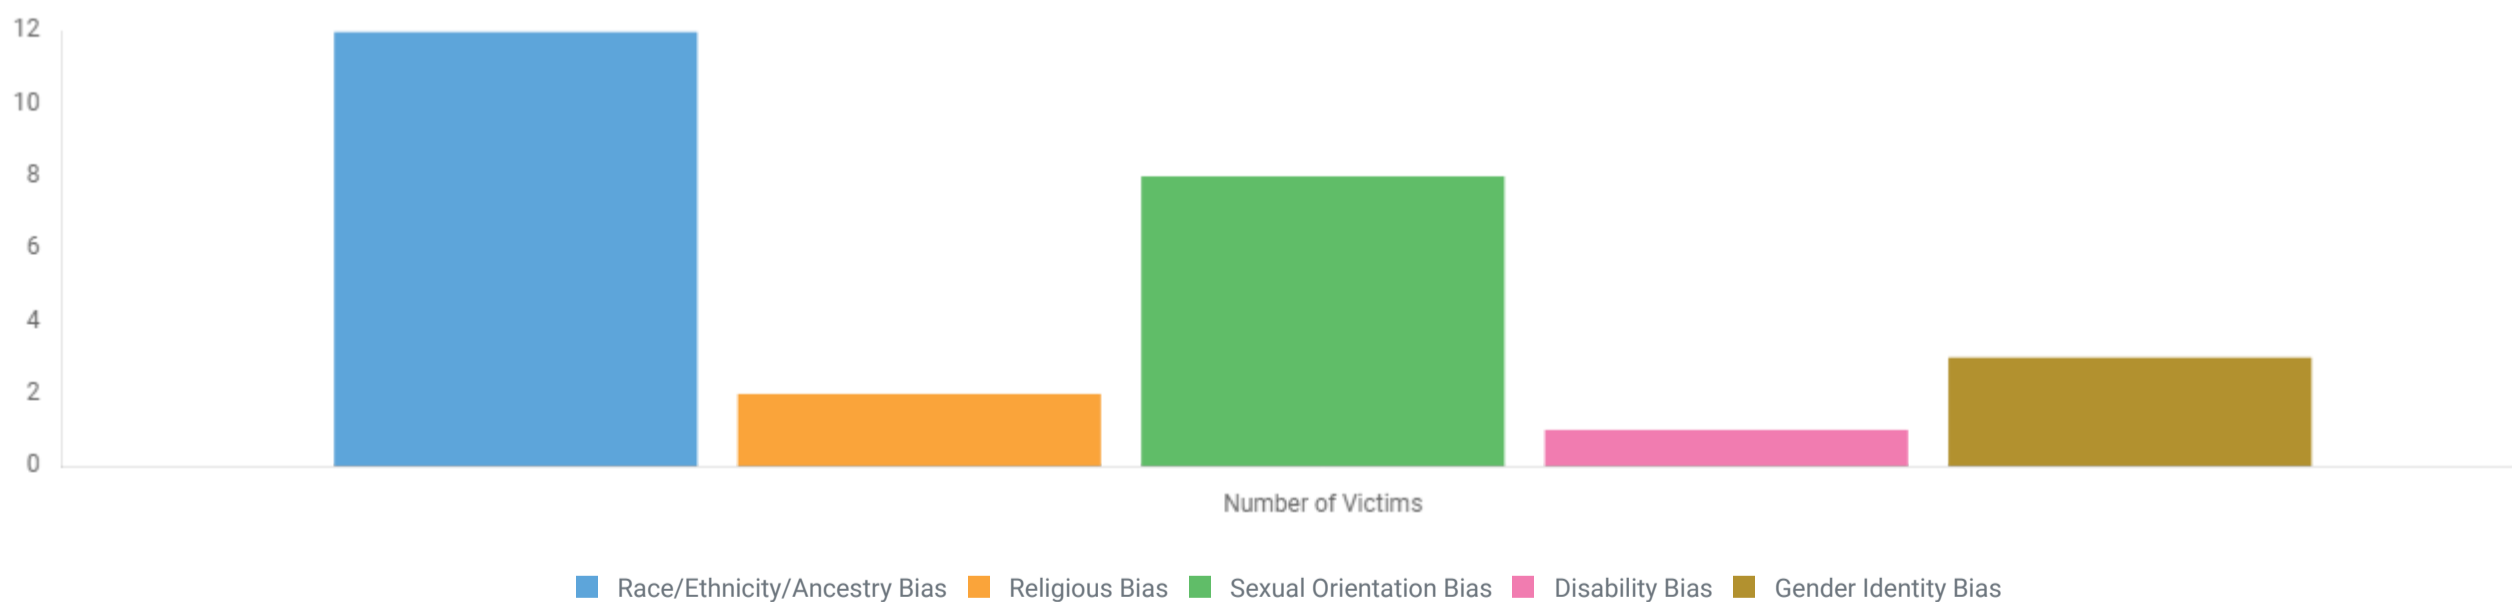

* Prosecution Declined (by the prosecutor for other than lack of probable cause)

* In custody of Other Jurisdiction (includes extradition denied)

* Victim Refused to Cooperate (in the prosecution)

* Juvenile/No Custody (the handling of juvenile without taking him/her into custody, but rather by oral or written notice given to the parents or legal guardian in a case involving a minor offense, such as petty larceny).

5-YEAR TREND

Hate Crime

VICTIMS BY BIAS CATEGORY

Total Number of Victims: 25

VICTIMS BY RACE/ETHNICITY/ANCESTRY BIAS

Total Number of Victims: 12

VICTIMS BY RELIGION BIAS

Total Number of Victims: 2