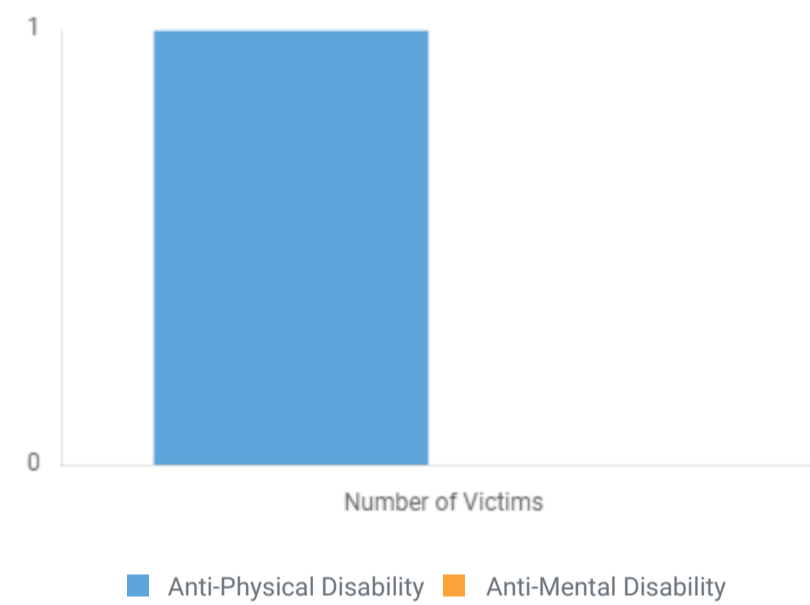

[Colorado Crime Statistics FAQs](#)

HATE CRIME

A hate crime is a traditional offense like murder, arson, or vandalism with an added element of bias. For the purposes of collecting statistics, the FBI has defined a hate crime as a “criminal offense against a person or property motivated in whole or in part by an offender’s bias against a race, religion, disability, sexual orientation, ethnicity, gender, or gender identity.”

5-YEAR TREND

Hate Crime

VICTIMS BY BIAS CATEGORY

Total Number of Victims: 25

VICTIMS BY RACE/ETHNICITY/ANCESTRY BIAS

Total Number of Victims: 12

VICTIMS BY RELIGION BIAS

Total Number of Victims: 2

VICTIMS BY GENDER BIAS

Total Number of Victims: 0

No Data Available

VICTIMS BY GENDER IDENTITY BIAS

Total Number of Victims: 3

VICTIMS BY SEXUAL ORIENTATION

Total Number of Victims: 8

VICTIMS BY DISABILITY

Total Number of Victims: 1

VICTIMS BY OFFENSE TYPE

Total Number of Victims: 25

VICTIMS BY LOCATION TYPE

Total Number of Victims: 25

VICTIMS BY VICTIM TYPE

Total Number of Victims: 25