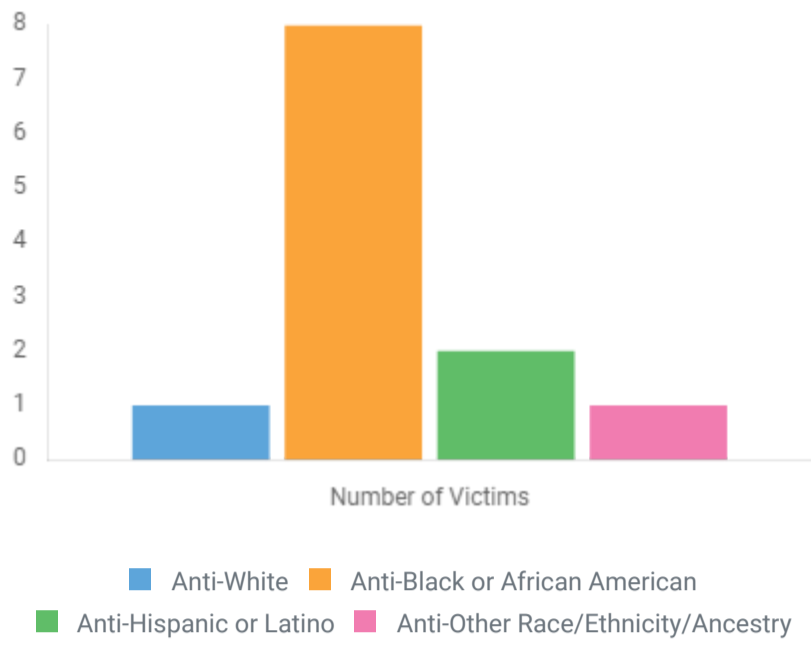

[Colorado Crime Statistics FAQs](#)

HATE CRIME

A hate crime is a traditional offense like murder, arson, or vandalism with an added element of bias. For the purposes of collecting statistics, the FBI has defined a hate crime as a “criminal offense against a person or property motivated in whole or in part by an offender’s bias against a race, religion, disability, sexual orientation, ethnicity, gender, or gender identity.”

* Prosecution Declined (by the prosecutor for other than lack of probable cause)

* In custody of Other Jurisdiction (includes extradition denied)

* Victim Refused to Cooperate (in the prosecution)

* Juvenile/No Custody (the handling of juvenile without taking him/her into custody, but rather by oral or written notice given to the parents or legal guardian in a case involving a minor offense, such as petty larceny).

5-YEAR TREND

Hate Crime

VICTIMS BY BIAS CATEGORY

Total Number of Victims: 25

VICTIMS BY RACE/ETHNICITY/ANCESTRY BIAS

Total Number of Victims: 12

VICTIMS BY RELIGION BIAS

Total Number of Victims: 2

VICTIMS BY GENDER BIAS

Total Number of Victims: 0

No Data Available

VICTIMS BY GENDER IDENTITY BIAS

Total Number of Victims: 3

VICTIMS BY SEXUAL ORIENTATION

Total Number of Victims: 8

VICTIMS BY DISABILITY