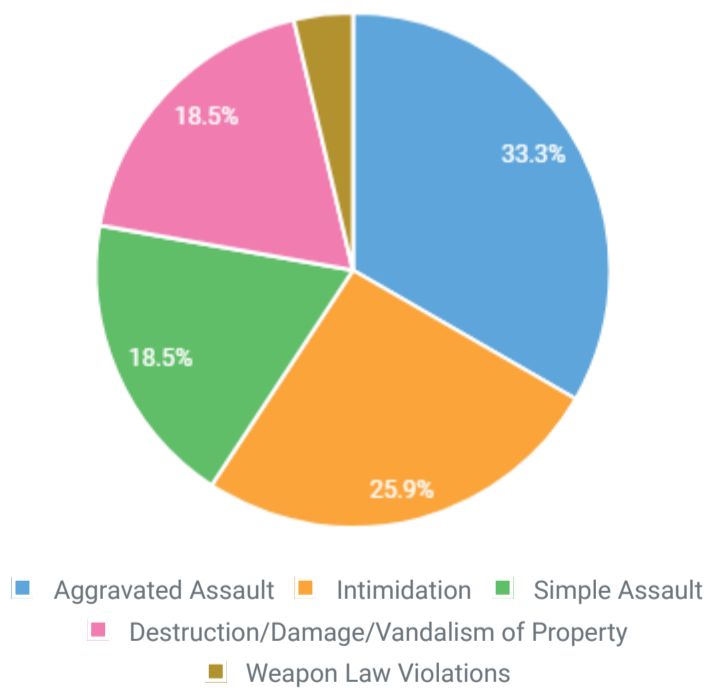

5-YEAR TREND

Hate Crime

VICTIMS BY BIAS CATEGORY

Total Number of Victims: 25

VICTIMS BY RACE/ETHNICITY/ANCESTRY BIAS

Total Number of Victims: 12

VICTIMS BY RELIGION BIAS

Total Number of Victims: 2

VICTIMS BY GENDER BIAS

Total Number of Victims: 0

No Data Available

VICTIMS BY GENDER IDENTITY BIAS

Total Number of Victims: 3

VICTIMS BY SEXUAL ORIENTATION

Total Number of Victims: 8

VICTIMS BY DISABILITY

Total Number of Victims: 1

VICTIMS BY OFFENSE TYPE

Total Number of Victims: 25

VICTIMS BY LOCATION TYPE

Total Number of Victims: 25

VICTIMS BY VICTIM TYPE

Total Number of Victims: 25