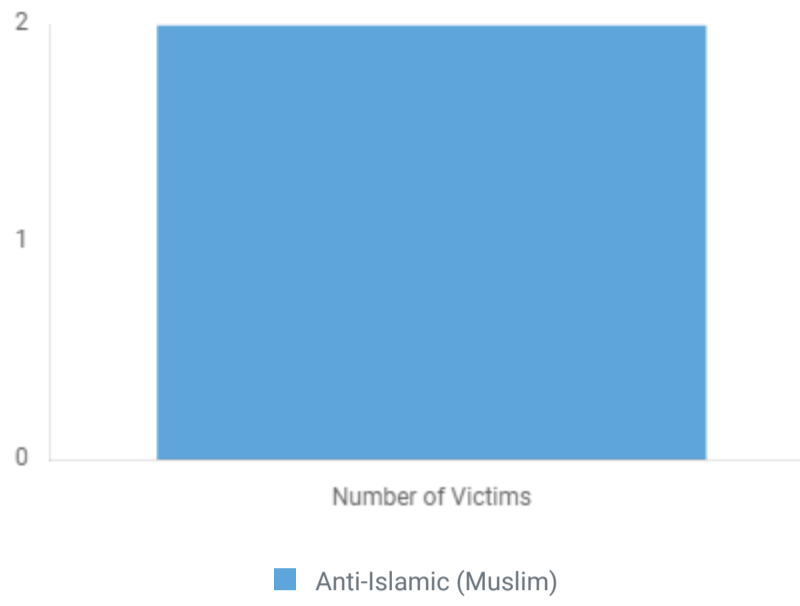

5-YEAR TREND

Hate Crime

VICTIMS BY BIAS CATEGORY

Total Number of Victims: 25

VICTIMS BY RACE/ETHNICITY/ANCESTRY BIAS

Total Number of Victims: 12

VICTIMS BY RELIGION BIAS

Total Number of Victims: 2

VICTIMS BY GENDER BIAS

Total Number of Victims: 0

No Data Available

VICTIMS BY GENDER IDENTITY BIAS

Total Number of Victims: 3

VICTIMS BY SEXUAL ORIENTATION

Total Number of Victims: 8

VICTIMS BY DISABILITY