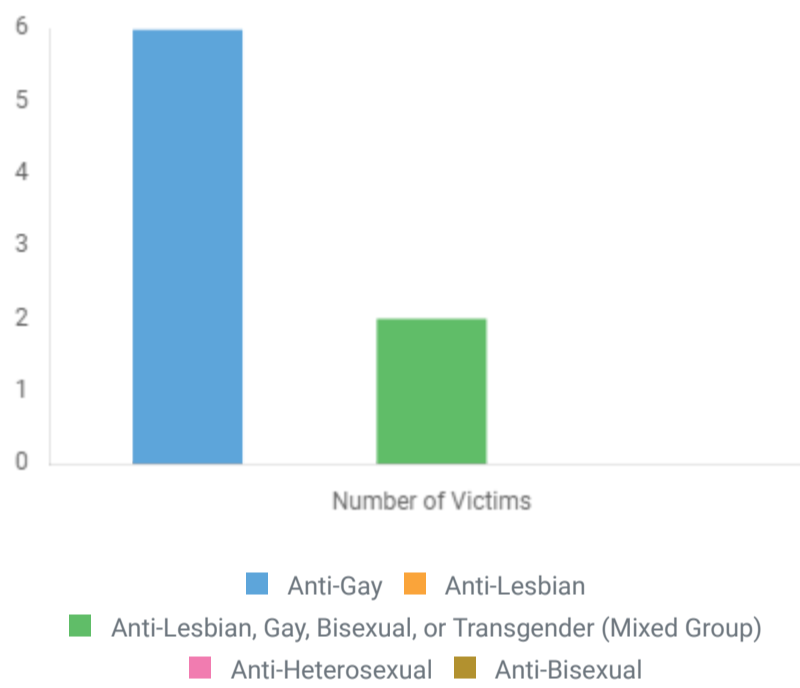

[Colorado Crime Statistics FAQs](#)

HATE CRIME

A hate crime is a traditional offense like murder, arson, or vandalism with an added element of bias. For the purposes of collecting statistics, the FBI has defined a hate crime as a “criminal offense against a person or property motivated in whole or in part by an offender’s bias against a race, religion, disability, sexual orientation, ethnicity, gender, or gender identity.”

5-YEAR TREND

Hate Crime

VICTIMS BY BIAS CATEGORY

Total Number of Victims: 25

VICTIMS BY RACE/ETHNICITY/ANCESTRY BIAS

Total Number of Victims: 12

VICTIMS BY RELIGION BIAS

Total Number of Victims: 2

VICTIMS BY GENDER BIAS

Total Number of Victims: 0

No Data Available

VICTIMS BY GENDER IDENTITY BIAS

Total Number of Victims: 3

VICTIMS BY SEXUAL ORIENTATION

Total Number of Victims: 8

VICTIMS BY DISABILITY

Total Number of Victims: 1

VICTIMS BY OFFENSE TYPE

Total Number of Victims: 25

VICTIMS BY LOCATION TYPE

Total Number of Victims: 25

VICTIMS BY VICTIM TYPE

Total Number of Victims: 25