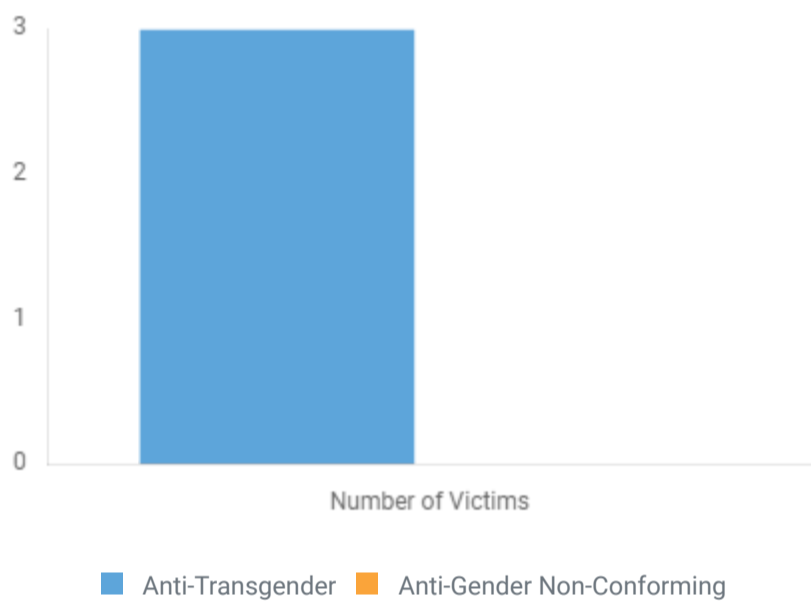

5-YEAR TREND

Hate Crime

VICTIMS BY BIAS CATEGORY

Total Number of Victims: 25

VICTIMS BY RACE/ETHNICITY/ANCESTRY BIAS

Total Number of Victims: 12

VICTIMS BY RELIGION BIAS

Total Number of Victims: 2

VICTIMS BY GENDER BIAS

Total Number of Victims: 0

No Data Available

VICTIMS BY GENDER IDENTITY BIAS

Total Number of Victims: 3

VICTIMS BY SEXUAL ORIENTATION

Total Number of Victims: 8

VICTIMS BY DISABILITY