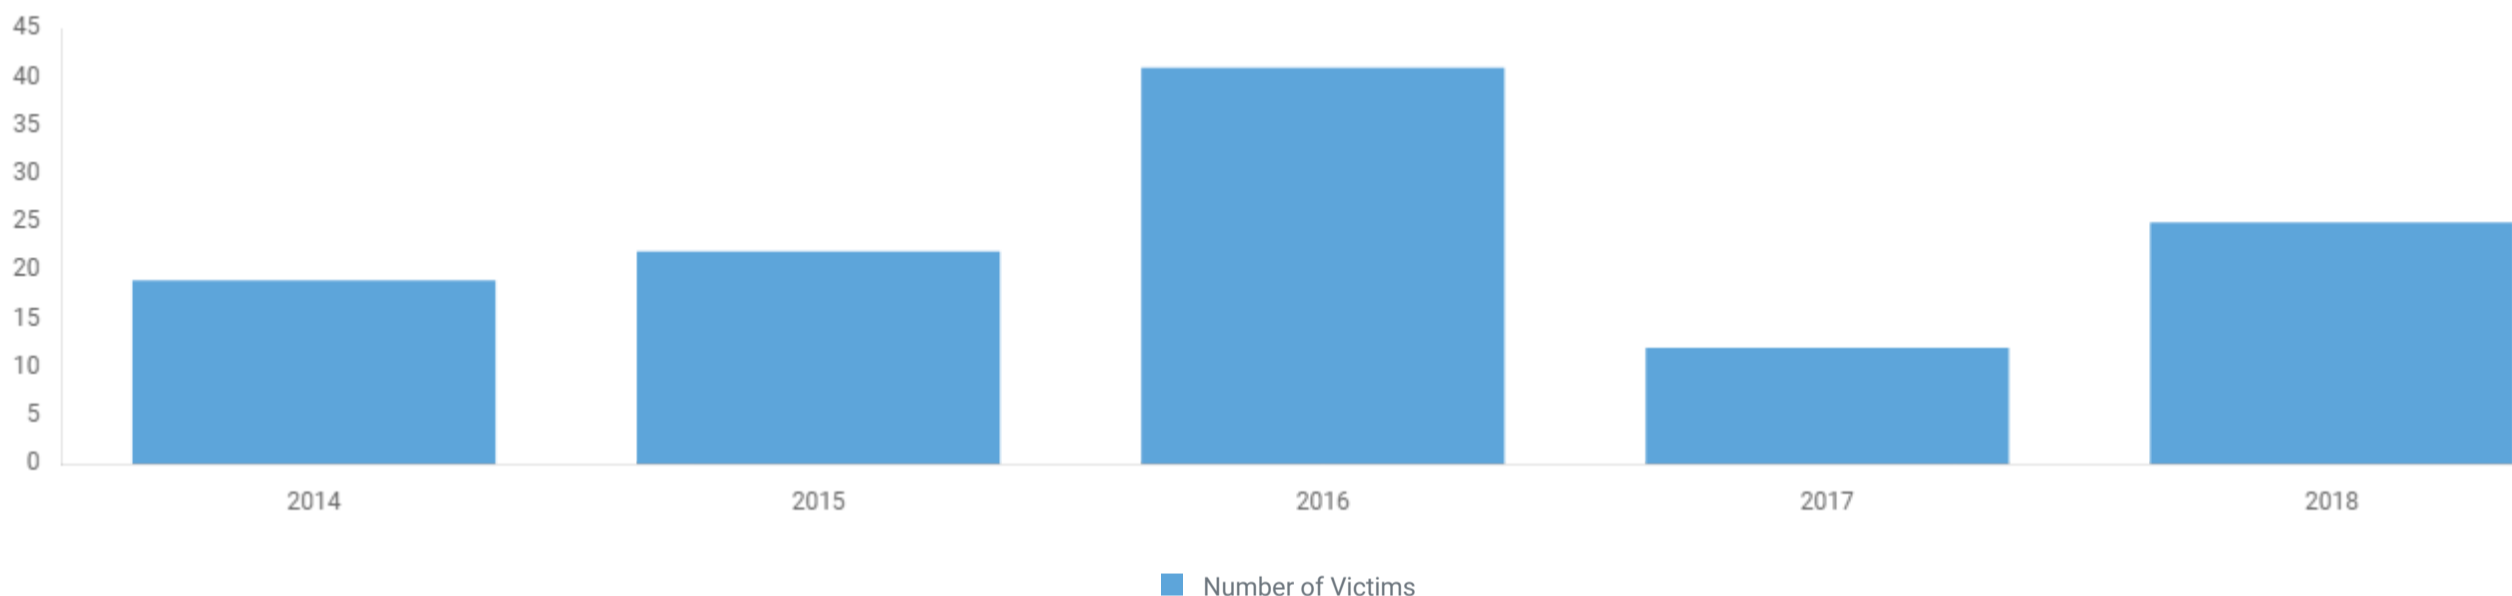

5-YEAR TREND

Hate Crime

VICTIMS BY BIAS CATEGORY

Total Number of Victims: 25

VICTIMS BY RACE/ETHNICITY/ANCESTRY BIAS

Total Number of Victims: 12

VICTIMS BY RELIGION BIAS

Total Number of Victims: 2

Total Number of Victims: 1

VICTIMS BY OFFENSE TYPE

Total Number of Victims: 25

VICTIMS BY LOCATION TYPE

Total Number of Victims: 25

VICTIMS BY VICTIM TYPE

Total Number of Victims: 25