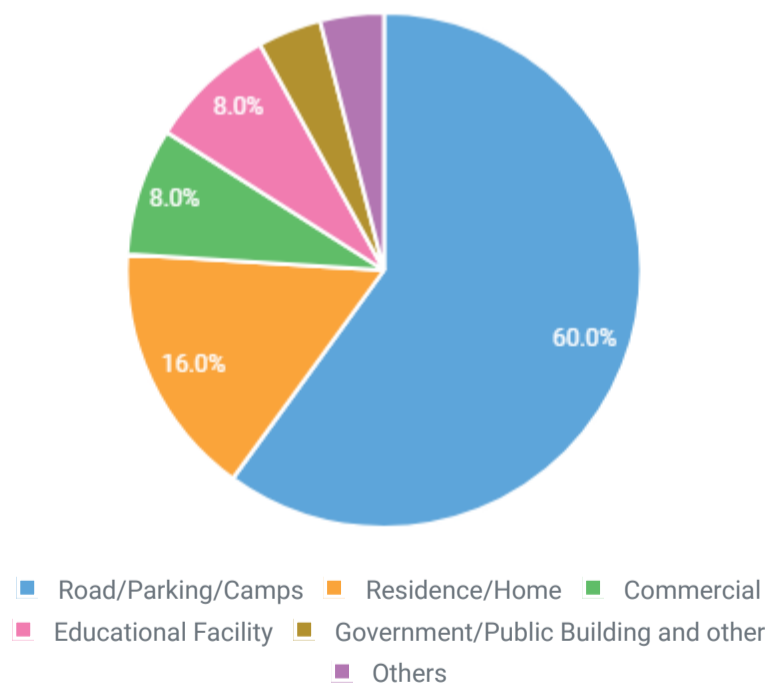

5-YEAR TREND

Hate Crime

VICTIMS BY BIAS CATEGORY

Total Number of Victims: 25

VICTIMS BY RACE/ETHNICITY/ANCESTRY BIAS

Total Number of Victims: 12

VICTIMS BY RELIGION BIAS

Total Number of Victims: 2

VICTIMS BY GENDER BIAS

Total Number of Victims: 0

No Data Available

VICTIMS BY GENDER IDENTITY BIAS

Total Number of Victims: 3

VICTIMS BY SEXUAL ORIENTATION

Total Number of Victims: 8

VICTIMS BY DISABILITY

Total Number of Victims: 1

VICTIMS BY OFFENSE TYPE

Total Number of Victims: 25

VICTIMS BY LOCATION TYPE

Total Number of Victims: 25

VICTIMS BY VICTIM TYPE

Total Number of Victims: 25