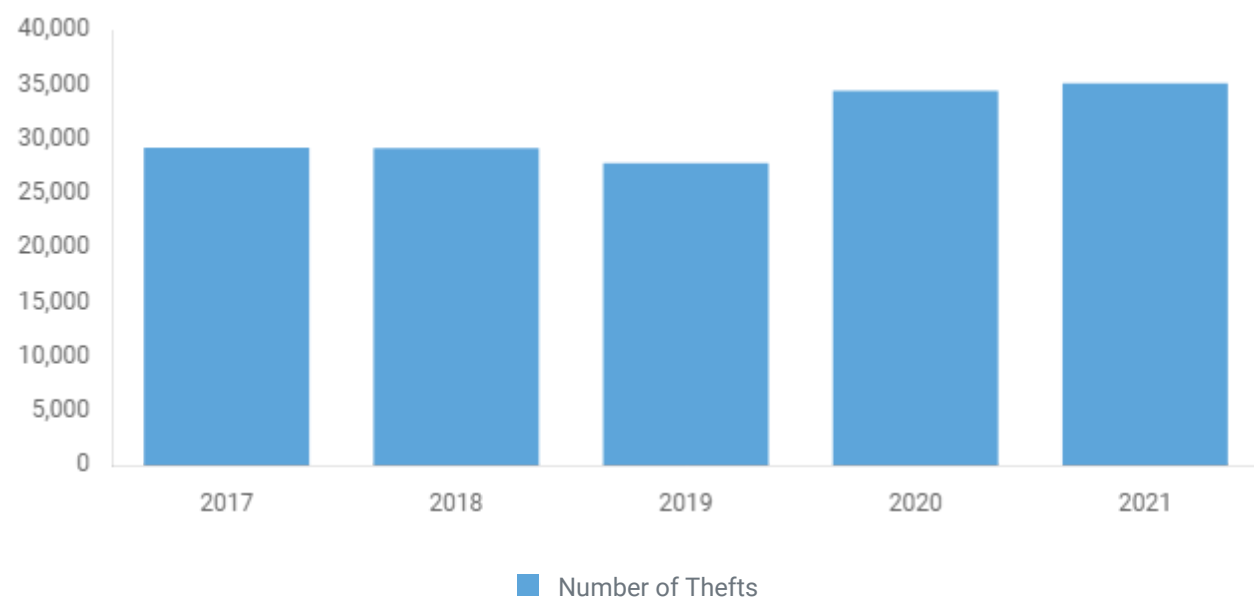

THEFTS FROM A MOTOR VEHICLE

Trend