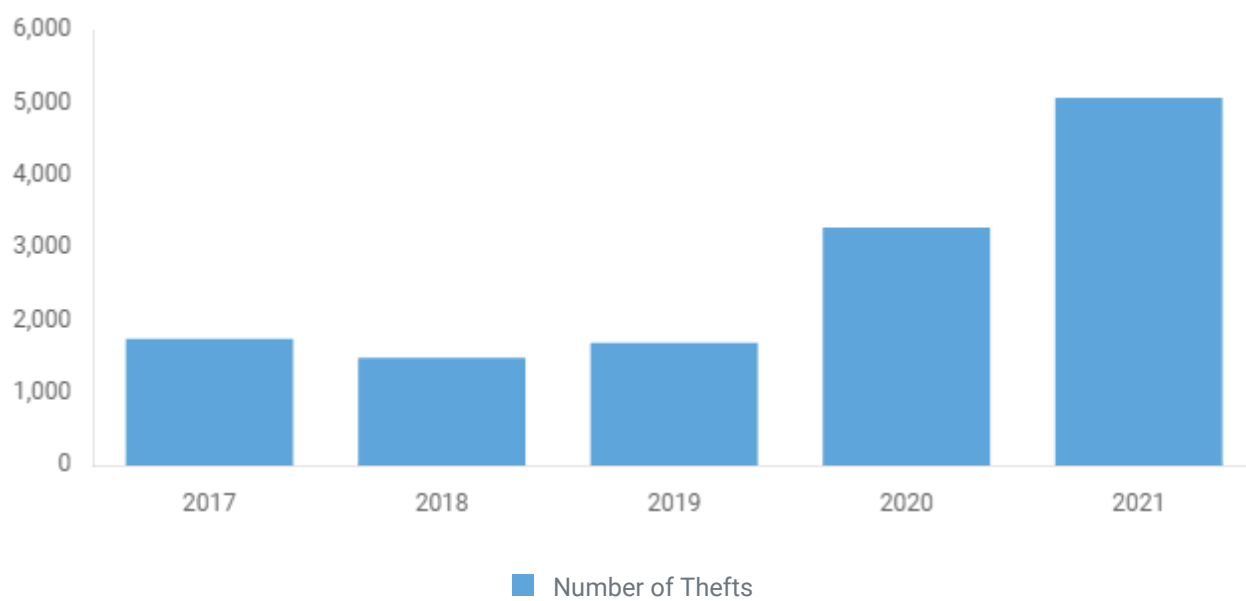

ATTEMPTED MVT

Trend