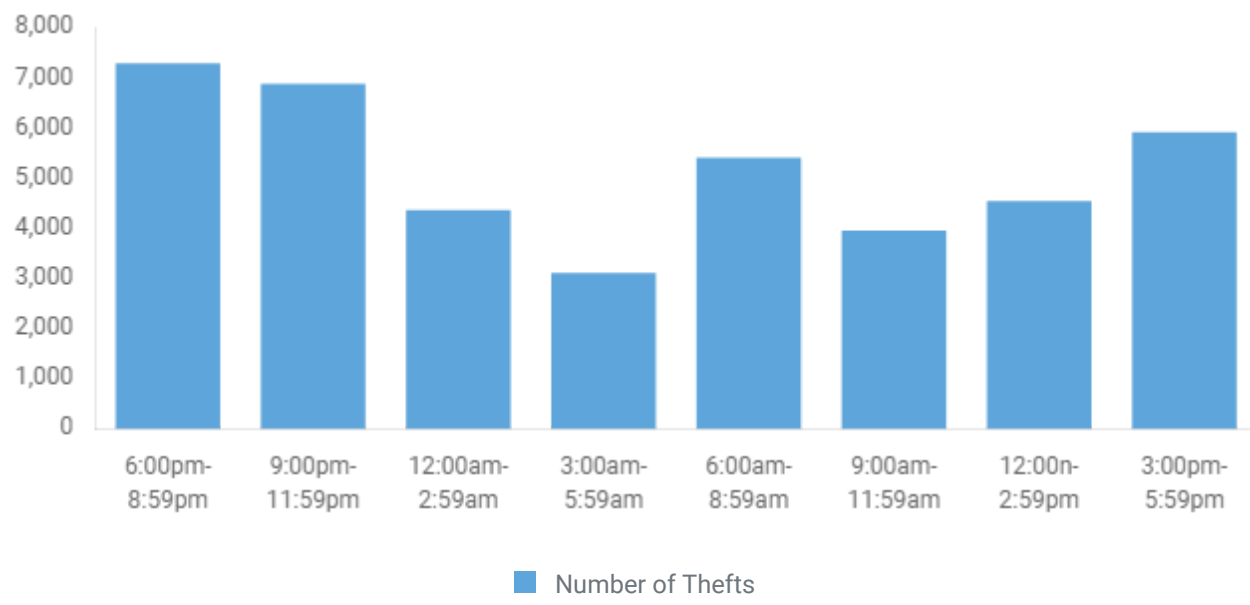

TOP 5 MVT-RELATED OFFENSES

These offenses are the top 5 additional offenses related to MVT

MVT AND VIOLENT CRIME

Violent Crime consists of murder, non-consensual sex offenses and aggravated assault. Victims are always individuals.

MVT AND OTHER CRIMES AGAINST PERSON

MVT AND OTHER PROPERTY CRIMES

Crimes Against Property, e.g., Robbery, Bribery, and Burglary, is to obtain money, property, or some other benefit.

NARCOTICS TYPE CHARGE ASSOCIATED TO MVT

MVT AND SOCIETY CRIMES

Crimes Against Society, e.g., Animal Cruelty, Drug Violations, Gambling, and Prostitution, represent society's prohibition against engaging in certain types of activity.

MVT BY TIME OF DAY