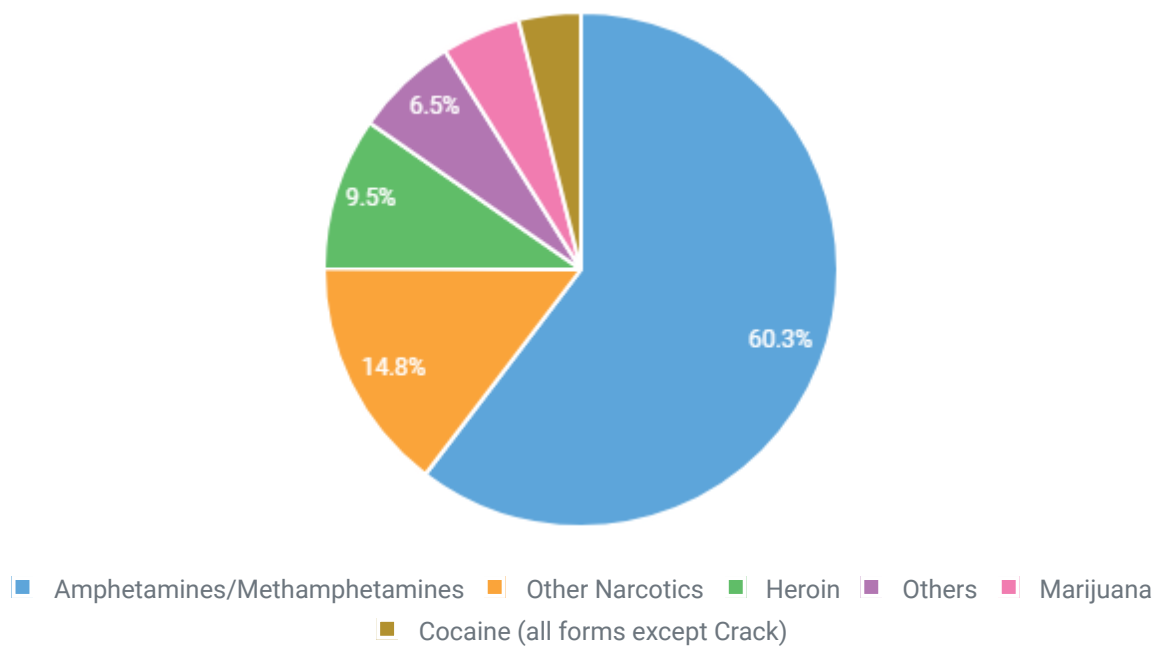

TOP 5 MVT-RELATED OFFENSES

These offenses are the top 5 additional offenses related to MVT

MVT AND VIOLENT CRIME

Violent Crime consists of murder, non-consensual sex offenses and aggravated assault. Victims are always individuals.

MVT AND OTHER CRIMES AGAINST PERSON

MVT AND OTHER PROPERTY CRIMES

Crimes Against Property, e.g., Robbery, Bribery, and Burglary, is to obtain money, property, or some other benefit.

NARCOTICS TYPE CHARGE ASSOCIATED TO MVT

MVT AND SOCIETY CRIMES

Crimes Against Society, e.g., Animal Cruelty, Drug Violations, Gambling, and Prostitution, represent society's prohibition against engaging in certain types of activity.

MVT BY TIME OF DAY