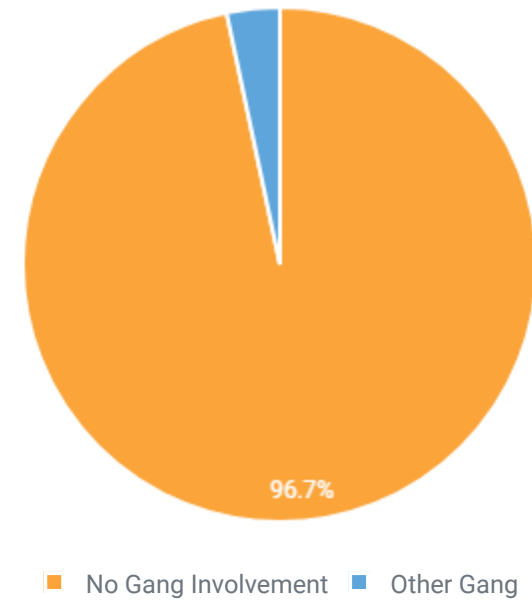

MVT AND OTHER CRIMES AGAINST PERSON

MVT AND OTHER PROPERTY CRIMES

Crimes Against Property, e.g., Robbery, Bribery, and Burglary, is to obtain money, property, or some other benefit.

NARCOTICS TYPE CHARGE ASSOCIATED TO MVT

MVT AND SOCIETY CRIMES

Crimes Against Society, e.g., Animal Cruelty, Drug Violations, Gambling, and Prostitution, represent society's prohibition against engaging in certain types of activity.

MVT BY TIME OF DAY

MVT BY DAY OF WEEK

OFFENDERS AGE GROUP

MOTOR VEHICLE THEFT RELATED TO GANGS

NON-MVT WITH STOLEN VEHICLES

Error loading data!
Please refresh browser window.