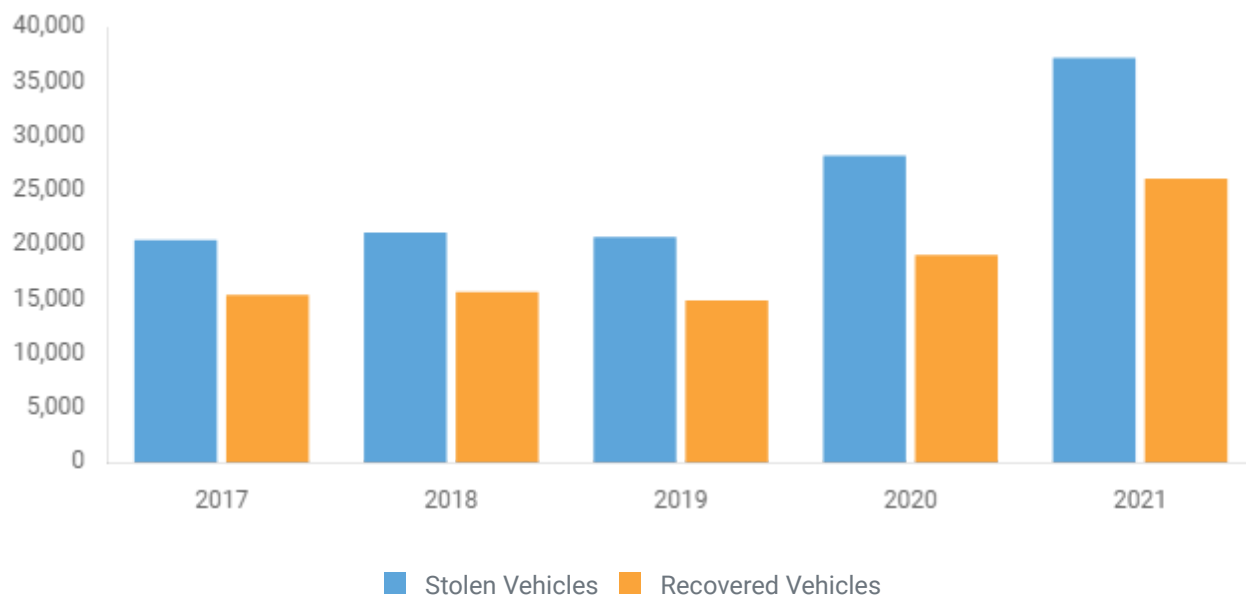

[Colorado Crime Statistics FAQs](#)

5-YEAR TREND

Attempted and Completed Motor Vehicle Thefts

VEHICLES STOLEN/RECOVERED

Trend

VALUE OF STOLEN/RECOVERED MOTOR VEHICLES

Trend

ATTEMPTED MVT

Trend

THEFTS FROM A MOTOR VEHICLE

Trend

SECONDARY OFFENSES

Secondary Offenses are offenses that occur in the same incident as the motor vehicle theft.

MOTOR VEHICLE THEFT AND SECONDARY OFFENSES

Total number of MVT incidents: 42,697, MVT incidents with associated offenses: 7,490