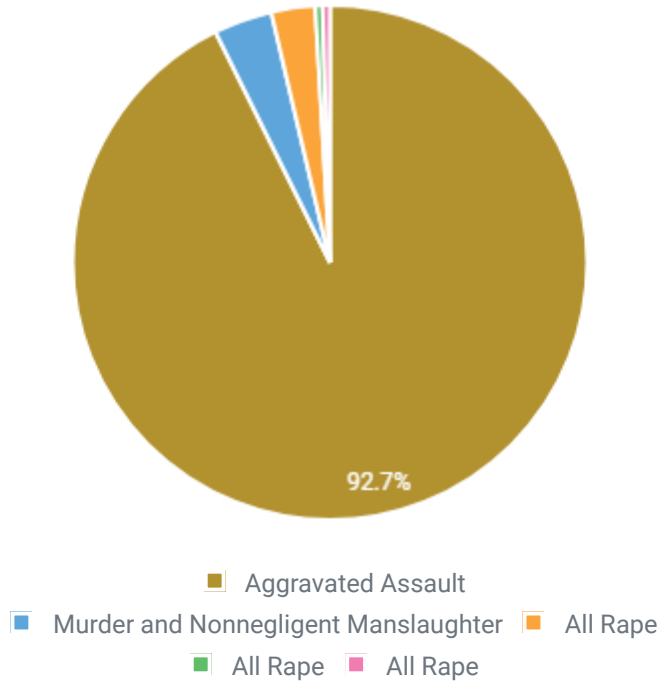

[Colorado Crime Statistics FAQs](#)

5-YEAR TREND

Attempted and Completed Motor Vehicle Thefts

VEHICLES STOLEN/RECOVERED

Trend

VALUE OF STOLEN/RECOVERED MOTOR VEHICLES

Trend

ATTEMPTED MVT

Trend

THEFTS FROM A MOTOR VEHICLE

Trend

SECONDARY OFFENSES

Secondary Offenses are offenses that occur in the same incident as the motor vehicle theft.

MOTOR VEHICLE THEFT AND SECONDARY OFFENSES

Total number of MVT incidents: 42,697, MVT incidents with associated offenses: 7,490

TOP 5 MVT-RELATED OFFENSES

These offenses are the top 5 additional offenses related to MVT

MVT AND VIOLENT CRIME

Violent Crime consists of murder, non-consensual sex offenses and aggravated assault. Victims are always individuals.

MVT AND SOCIETY CRIMES

Crimes Against Society, e.g., Animal Cruelty, Drug Violations, Gambling, and Prostitution, represent society's prohibition against engaging in certain types of activity.

MVT BY TIME OF DAY