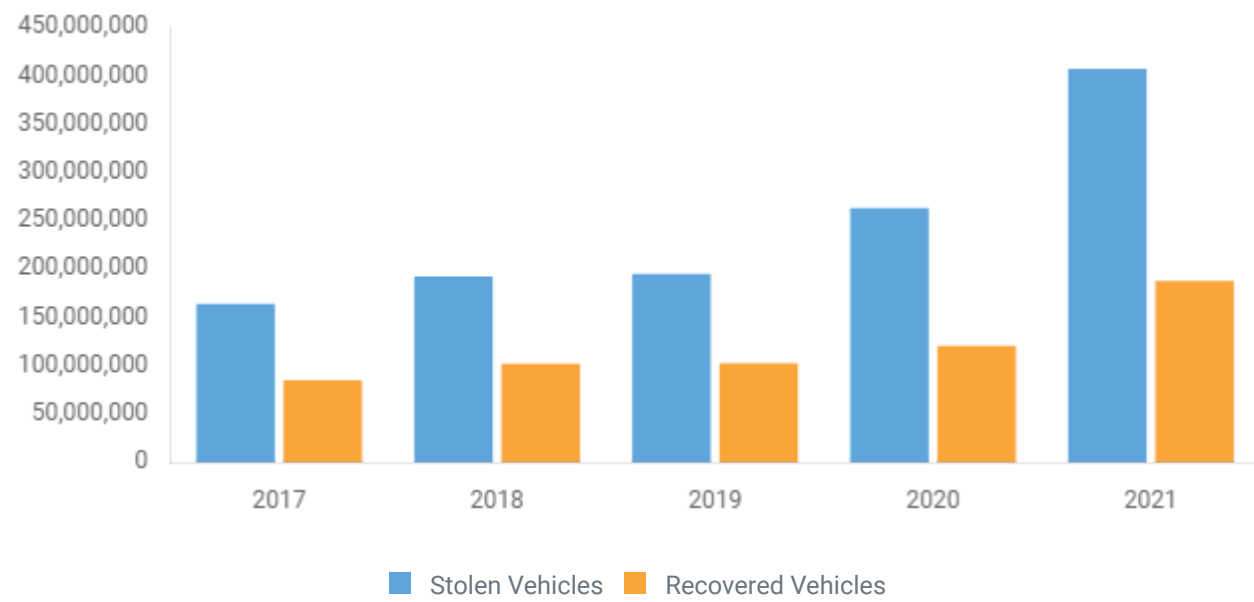

[Colorado Crime Statistics FAQs](#)

5-YEAR TREND

Attempted and Completed Motor Vehicle Thefts

VEHICLES STOLEN/RECOVERED

Trend

VALUE OF STOLEN/RECOVERED MOTOR VEHICLES

Trend

ATTEMPTED MVT

Trend

THEFTS FROM A MOTOR VEHICLE

Trend

SECONDARY OFFENSES

Secondary Offenses are offenses that occur in the same incident as the motor vehicle theft.

MOTOR VEHICLE THEFT AND SECONDARY OFFENSES

Total number of MVT incidents: 42,697, MVT incidents with associated offenses: 7,490