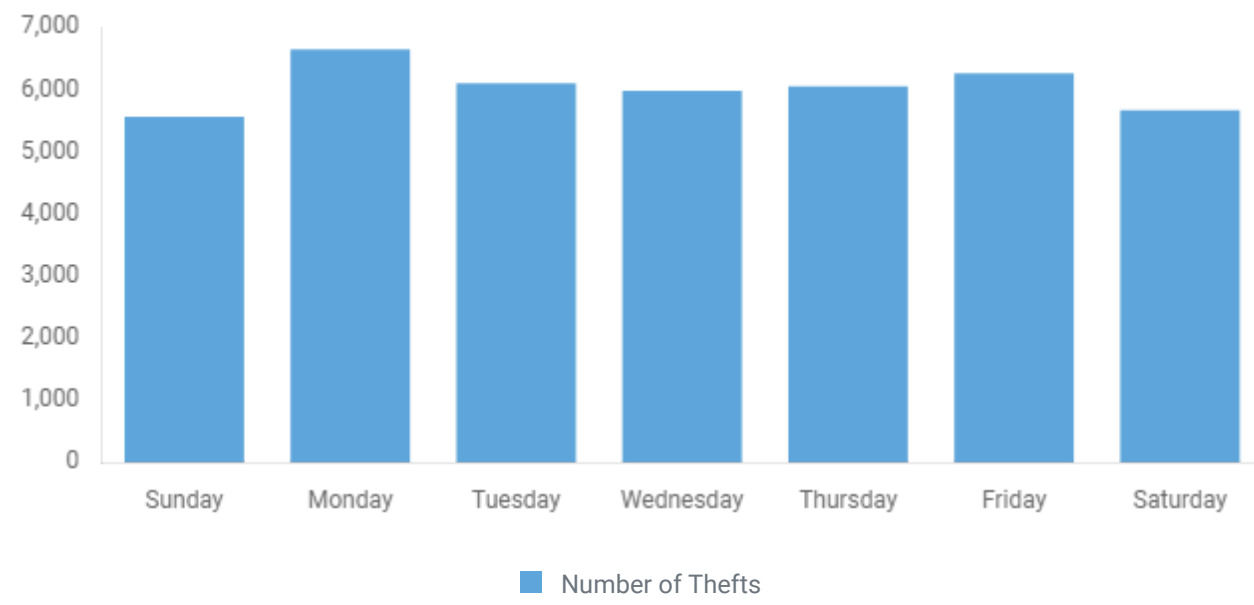

MVT AND SOCIETY CRIMES

Crimes Against Society, e.g., Animal Cruelty, Drug Violations, Gambling, and Prostitution, represent society's prohibition against engaging in certain types of activity.

MVT BY TIME OF DAY

MVT BY DAY OF WEEK

OFFENDERS AGE GROUP

MOTOR VEHICLE THEFT RELATED TO GANGS

NON-MVT WITH STOLEN VEHICLES

Error loading data!
Please refresh browser window.