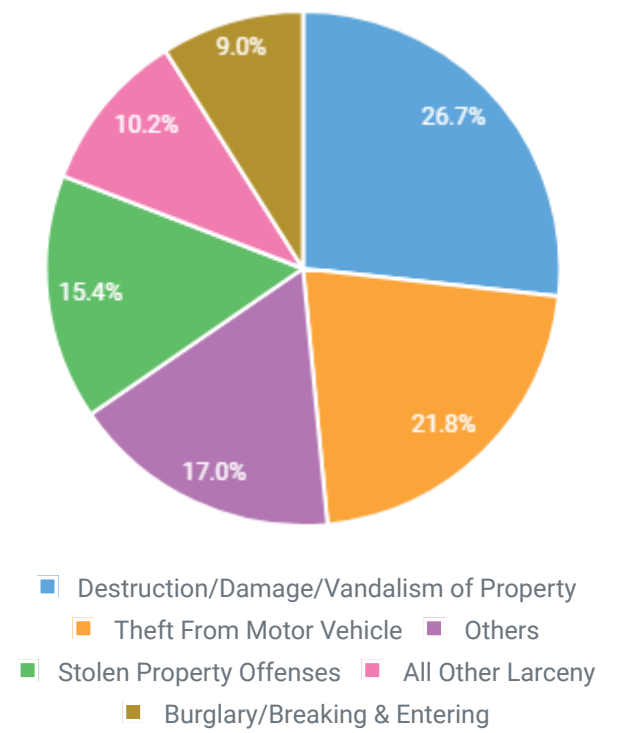

Trend

THEFTS FROM A MOTOR VEHICLE

Trend

SECONDARY OFFENSES

Secondary Offenses are offenses that occur in the same incident as the motor vehicle theft.

MOTOR VEHICLE THEFT AND SECONDARY OFFENSES

Total number of MVT incidents: 42,697, MVT incidents with associated offenses: 7,490

TOP 5 MVT-RELATED OFFENSES

These offenses are the top 5 additional offenses related to MVT

MVT AND VIOLENT CRIME

Violent Crime consists of murder, non-consensual sex offenses and aggravated assault. Victims are always individuals.

MVT AND OTHER CRIMES AGAINST PERSON

MVT AND OTHER PROPERTY CRIMES

Crimes Against Property, e.g., Robbery, Bribery, and Burglary, is to obtain money, property, or some other benefit.

NARCOTICS TYPE CHARGE ASSOCIATED TO MVT

MVT AND SOCIETY CRIMES

Crimes Against Society, e.g., Animal Cruelty, Drug Violations, Gambling, and Prostitution, represent society's prohibition against engaging in certain types of activity.

MVT BY TIME OF DAY