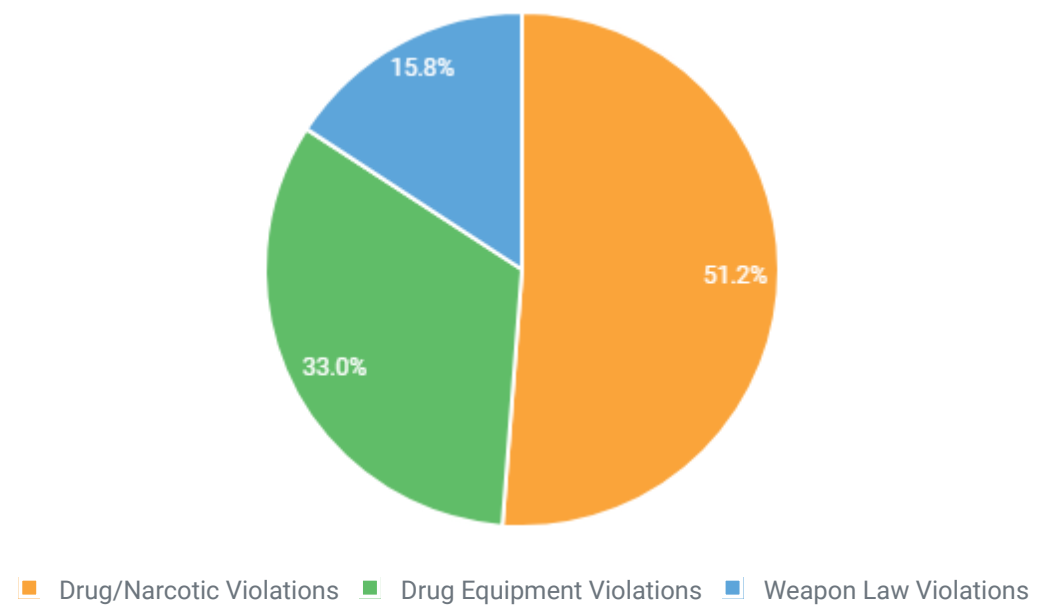

TOP 5 MVT-RELATED OFFENSES

These offenses are the top 5 additional offenses related to MVT

MVT AND VIOLENT CRIME

Violent Crime consists of murder, non-consensual sex offenses and aggravated assault. Victims are always individuals.

MVT AND OTHER CRIMES AGAINST PERSON

MVT AND OTHER PROPERTY CRIMES

Crimes Against Property, e.g., Robbery, Bribery, and Burglary, is to obtain money, property, or some other benefit.

NARCOTICS TYPE CHARGE ASSOCIATED TO MVT

MVT AND SOCIETY CRIMES

Crimes Against Society, e.g., Animal Cruelty, Drug Violations, Gambling, and Prostitution, represent society's prohibition against engaging in certain types of activity.

MVT BY TIME OF DAY