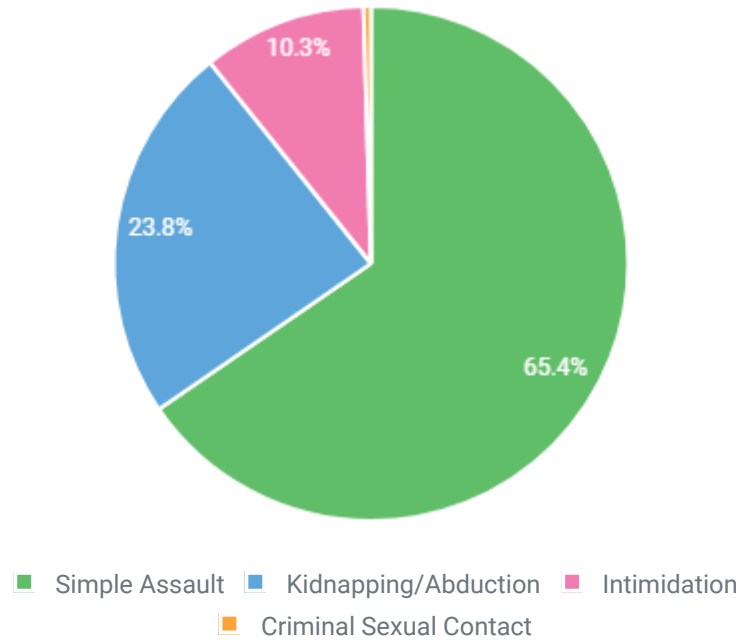

Trend

THEFTS FROM A MOTOR VEHICLE

Trend

SECONDARY OFFENSES

Secondary Offenses are offenses that occur in the same incident as the motor vehicle theft.

MOTOR VEHICLE THEFT AND SECONDARY OFFENSES

Total number of MVT incidents: 42,697, MVT incidents with associated offenses: 7,490

TOP 5 MVT-RELATED OFFENSES

These offenses are the top 5 additional offenses related to MVT

MVT AND VIOLENT CRIME

Violent Crime consists of murder, non-consensual sex offenses and aggravated assault. Victims are always individuals.

MVT AND OTHER CRIMES AGAINST PERSON

MVT AND OTHER PROPERTY CRIMES

Crimes Against Property, e.g., Robbery, Bribery, and Burglary, is to obtain money, property, or some other benefit.

NARCOTICS TYPE CHARGE ASSOCIATED TO MVT

MVT AND SOCIETY CRIMES

Crimes Against Society, e.g., Animal Cruelty, Drug Violations, Gambling, and Prostitution, represent society's prohibition against engaging in certain types of activity.

MVT BY TIME OF DAY