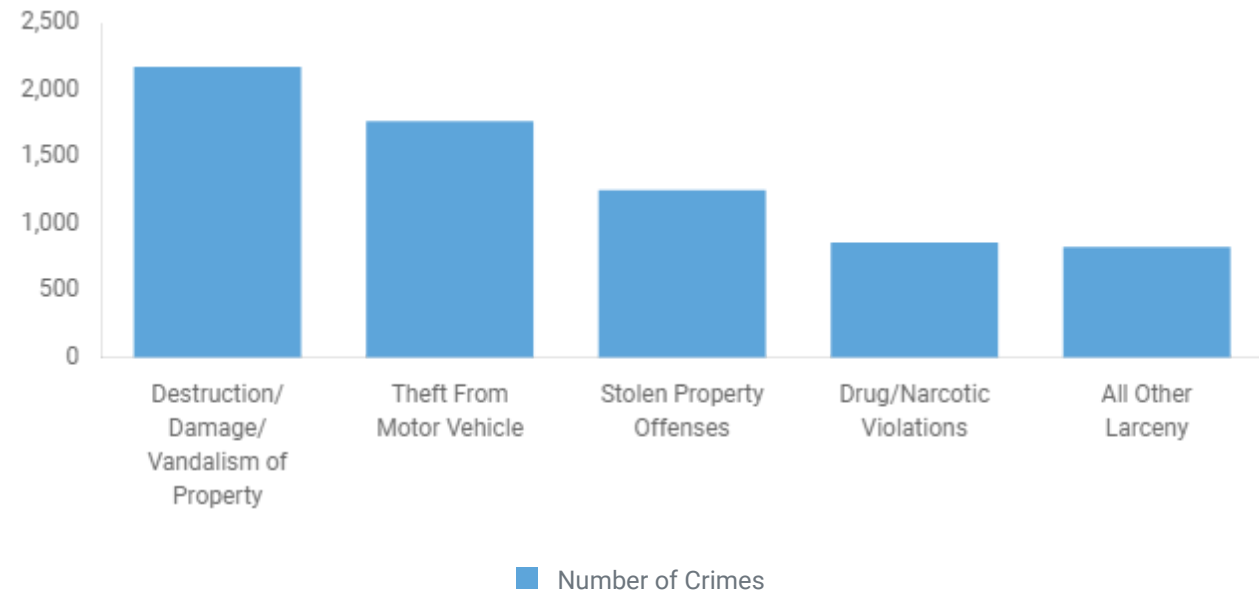

[Colorado Crime Statistics FAQs](#)

5-YEAR TREND

Attempted and Completed Motor Vehicle Thefts

VEHICLES STOLEN/RECOVERED

Trend

VALUE OF STOLEN/RECOVERED MOTOR VEHICLES

Trend

ATTEMPTED MVT

Trend

THEFTS FROM A MOTOR VEHICLE

Trend

SECONDARY OFFENSES

Secondary Offenses are offenses that occur in the same incident as the motor vehicle theft.

MOTOR VEHICLE THEFT AND SECONDARY OFFENSES

Total number of MVT incidents: 42,697, MVT incidents with associated offenses: 7,490

TOP 5 MVT-RELATED OFFENSES

These offenses are the top 5 additional offenses related to MVT

MVT AND VIOLENT CRIME

Violent Crime consists of murder, non-consensual sex offenses and aggravated assault. Victims are always individuals.

MVT AND OTHER CRIMES AGAINST PERSON

MVT AND OTHER PROPERTY CRIMES

Crimes Against Property, e.g., Robbery, Bribery, and Burglary, is to obtain money, property, or some other benefit.

NARCOTICS TYPE CHARGE ASSOCIATED TO MVT