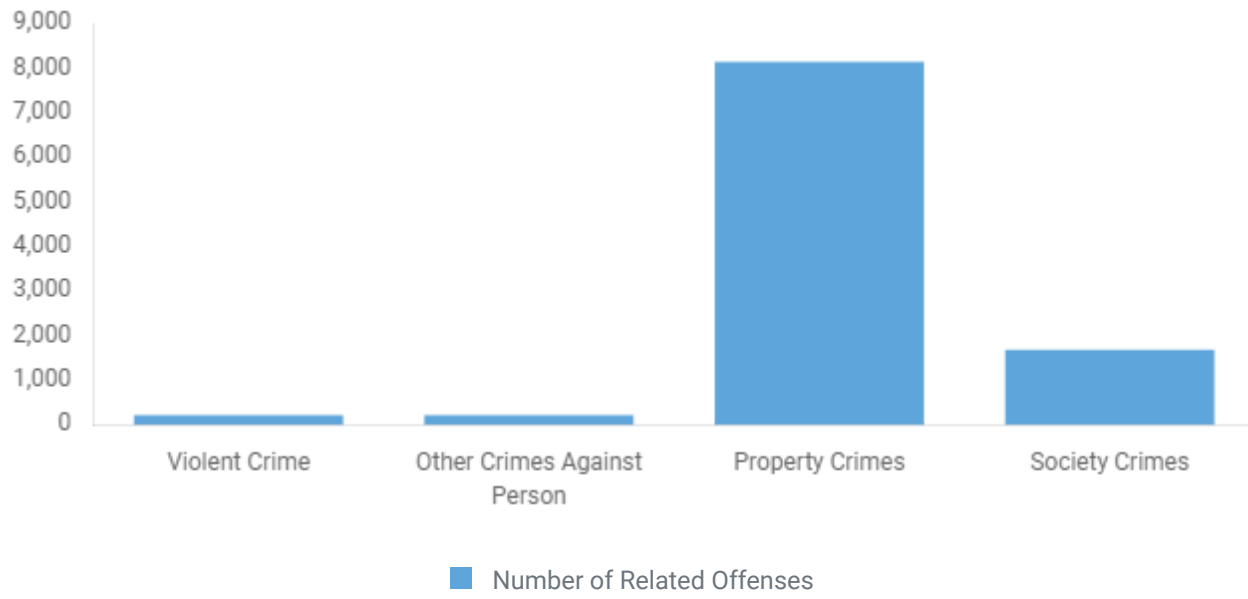

Trend

THEFTS FROM A MOTOR VEHICLE

Trend

SECONDARY OFFENSES

Secondary Offenses are offenses that occur in the same incident as the motor vehicle theft.

MOTOR VEHICLE THEFT AND SECONDARY OFFENSES

Total number of MVT incidents: 42,697, MVT incidents with associated offenses: 7,490

TOP 5 MVT-RELATED OFFENSES

These offenses are the top 5 additional offenses related to MVT

MVT AND VIOLENT CRIME

Violent Crime consists of murder, non-consensual sex offenses and aggravated assault. Victims are always individuals.