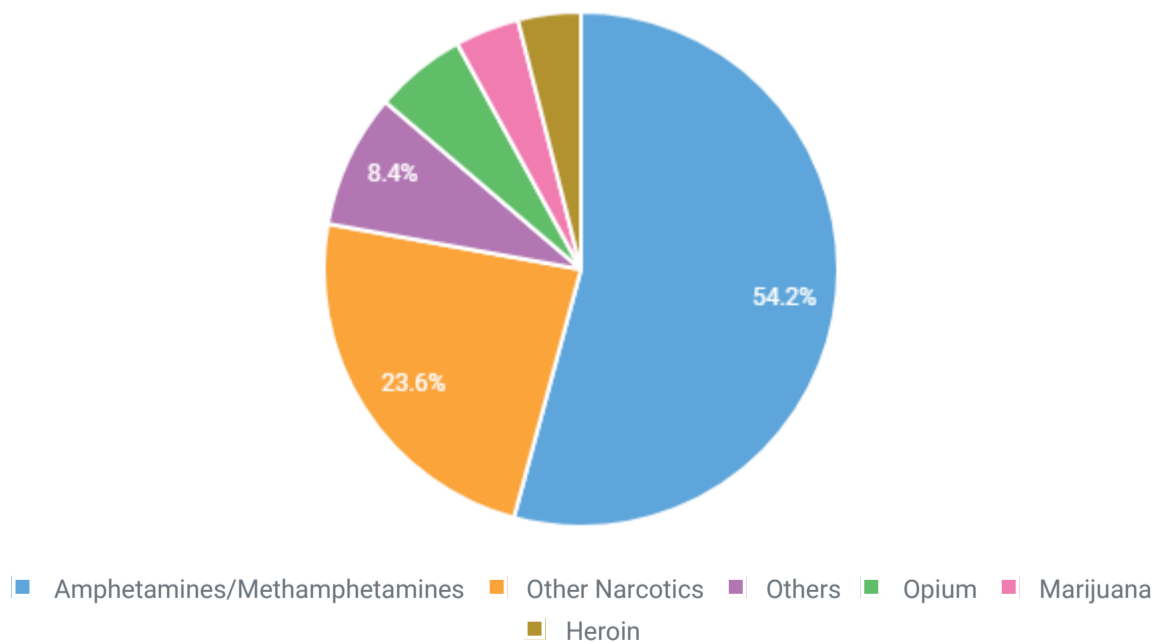

MVT BY TIME OF DAY

NARCOTICS TYPE CHARGE ASSOCIATED TO MVT