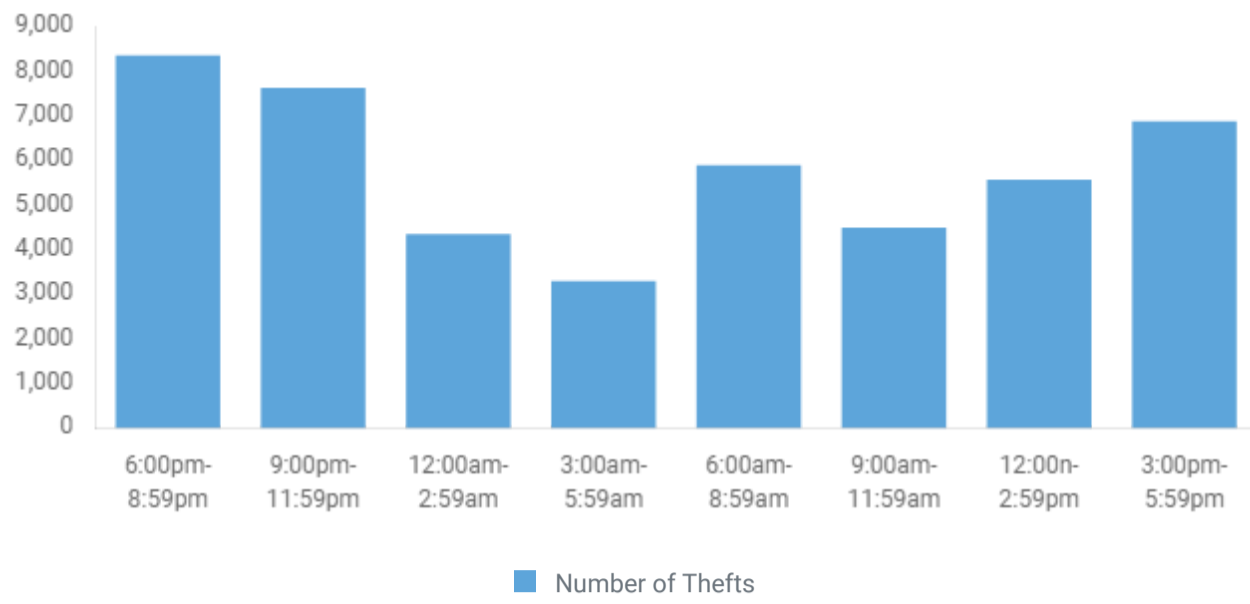

## MVT AND SOCIETY CRIMES

Crimes Against Society, e.g., Animal Cruelty, Drug Violations, Gambling, and Prostitution, represent society's prohibition against engaging in certain types of activity.

### MVT BY TIME OF DAY