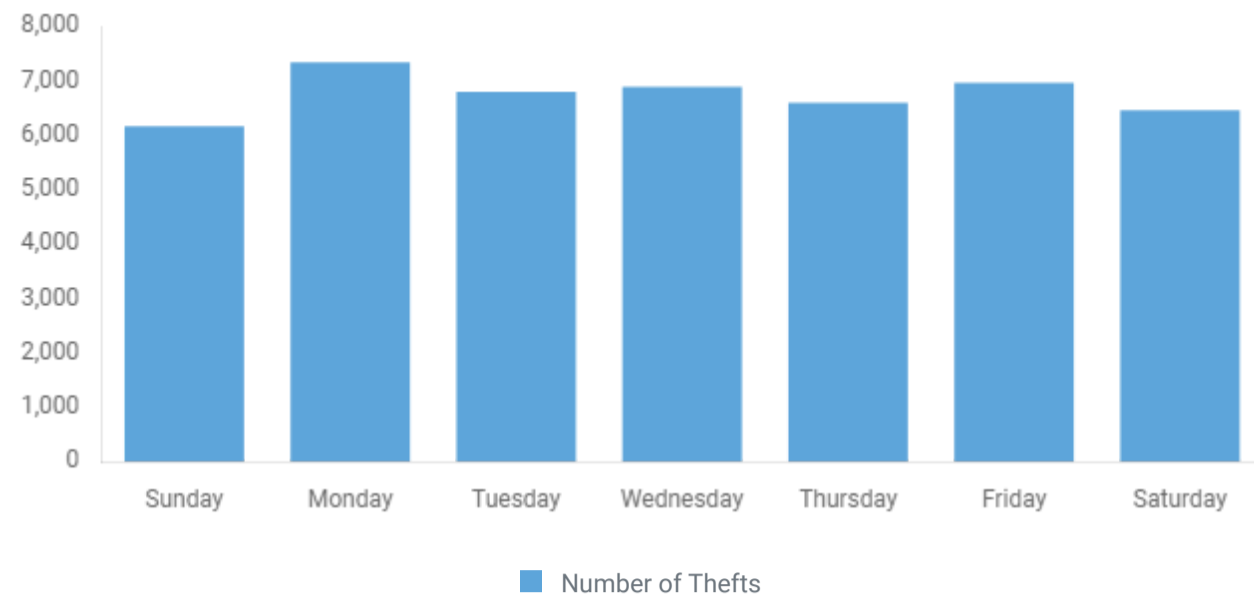

NON-MVT WITH STOLEN VEHICLES

This report shows the incidents where the offense is not a Motor Vehicle Theft but where a vehicle has been stolen. The most common examples are carjacking (robbery) and where a vehicle is stolen as part of a burglary.