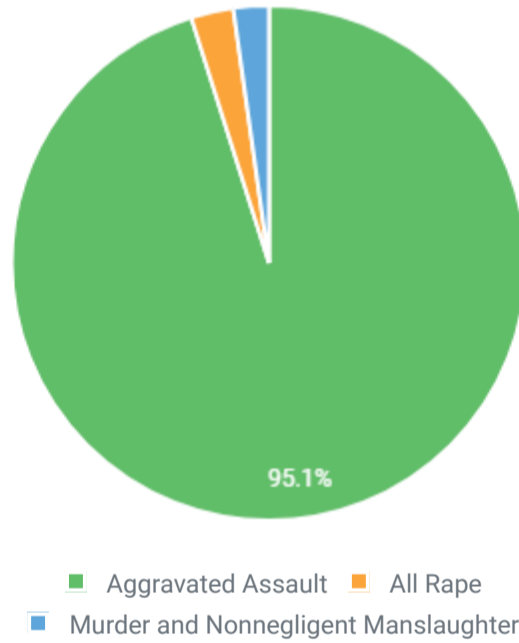

MVT AND VIOLENT CRIME

Violent Crime consists of murder, non-consensual sex offenses and aggravated assault. Victims are always individuals.