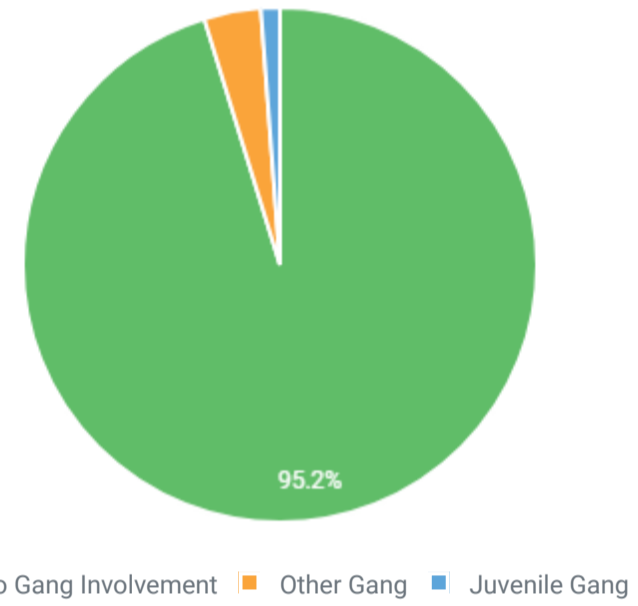

MOTOR VEHICLE THEFT RELATED TO GANGS