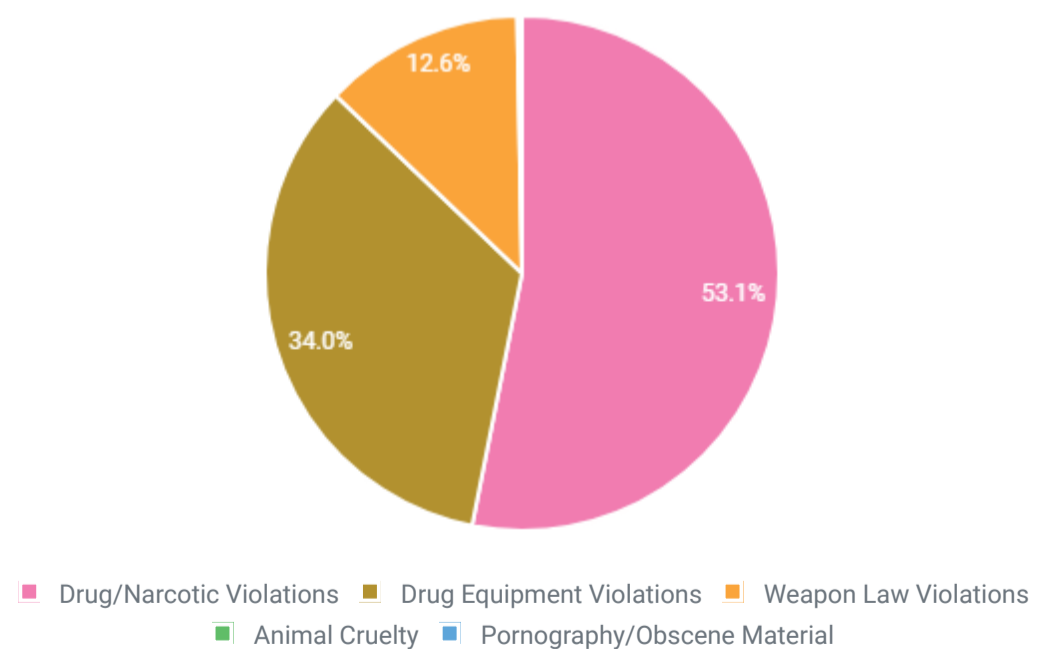

TOP 5 MVT-RELATED OFFENSES

These offenses are the top 5 additional offenses related to MVT

MVT AND VIOLENT CRIME

Violent Crime consists of murder, non-consensual sex offenses and aggravated assault. Victims are always individuals.

MVT AND OTHER CRIMES AGAINST PERSON

MVT AND OTHER PROPERTY CRIMES

Crimes Against Property, e.g., Robbery, Bribery, and Burglary, is to obtain money, property, or some other benefit.

NARCOTICS TYPE CHARGE ASSOCIATED TO MVT

MVT AND SOCIETY CRIMES

Crimes Against Society, e.g., Animal Cruelty, Drug Violations, Gambling, and Prostitution, represent society's prohibition against engaging in certain types of activity.

MVT BY TIME OF DAY