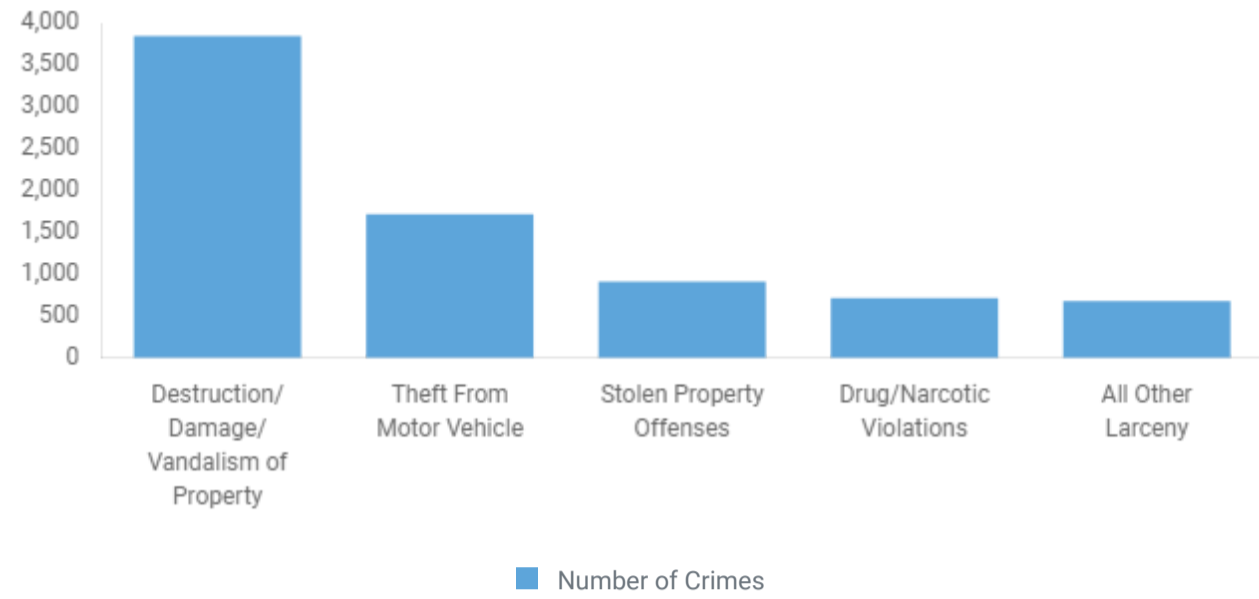

[Colorado Crime Statistics FAQs](#)

5-YEAR TREND

Attempted and Completed Motor Vehicle Thefts

VEHICLES STOLEN/RECOVERED

Trend

VALUE OF STOLEN/RECOVERED MOTOR VEHICLES

Trend

ATTEMPTED MVT

Trend

THEFTS FROM A MOTOR VEHICLE

Trend

SECONDARY OFFENSES

Secondary Offenses are offenses that occur in the same incident as the motor vehicle theft.

MOTOR VEHICLE THEFT AND SECONDARY OFFENSES

Total number of MVT incidents: 39,739, MVT incidents with associated offenses: 7,947

TOP 5 MVT-RELATED OFFENSES

These offenses are the top 5 additional offenses related to MVT

MVT AND VIOLENT CRIME

Violent Crime consists of murder, non-consensual sex offenses and aggravated assault. Victims are always individuals.

MVT AND OTHER CRIMES AGAINST PERSON

MVT AND OTHER PROPERTY CRIMES

Crimes Against Property, e.g., Robbery, Bribery, and Burglary, is to obtain money, property, or some other benefit.

NARCOTICS TYPE CHARGE ASSOCIATED TO MVT