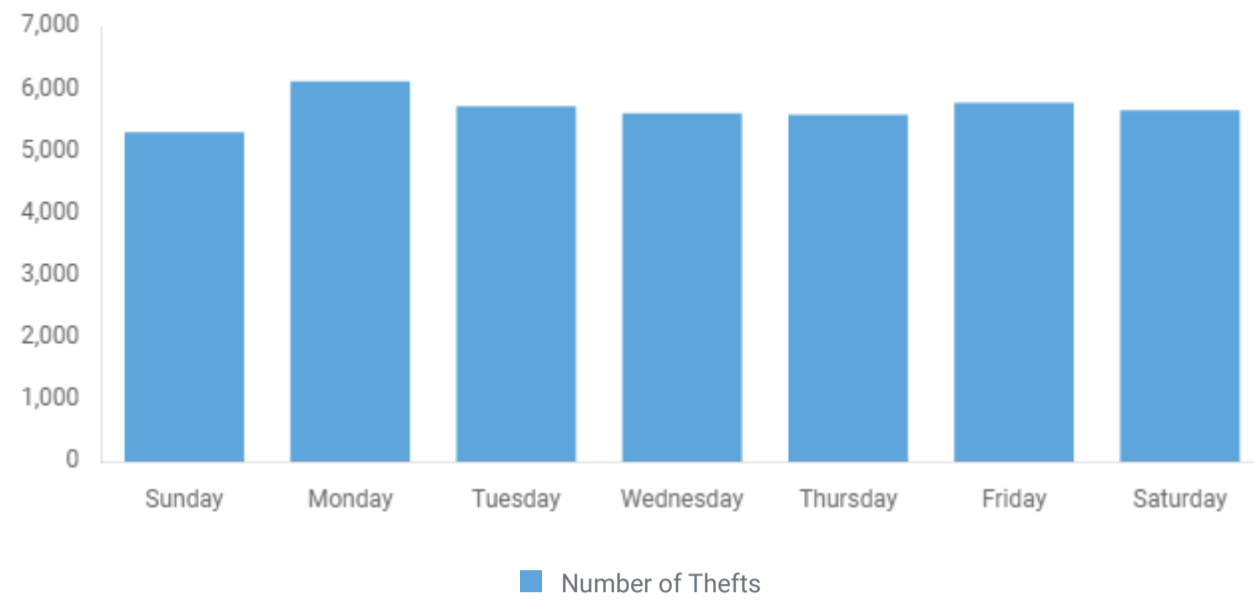

NON-MVT WITH STOLEN VEHICLES

This report shows the incidents where the offense is not a Motor Vehicle Theft but where a vehicle has been stolen. The most common examples are carjacking (robbery) and where a vehicle is stolen as part of a burglary.