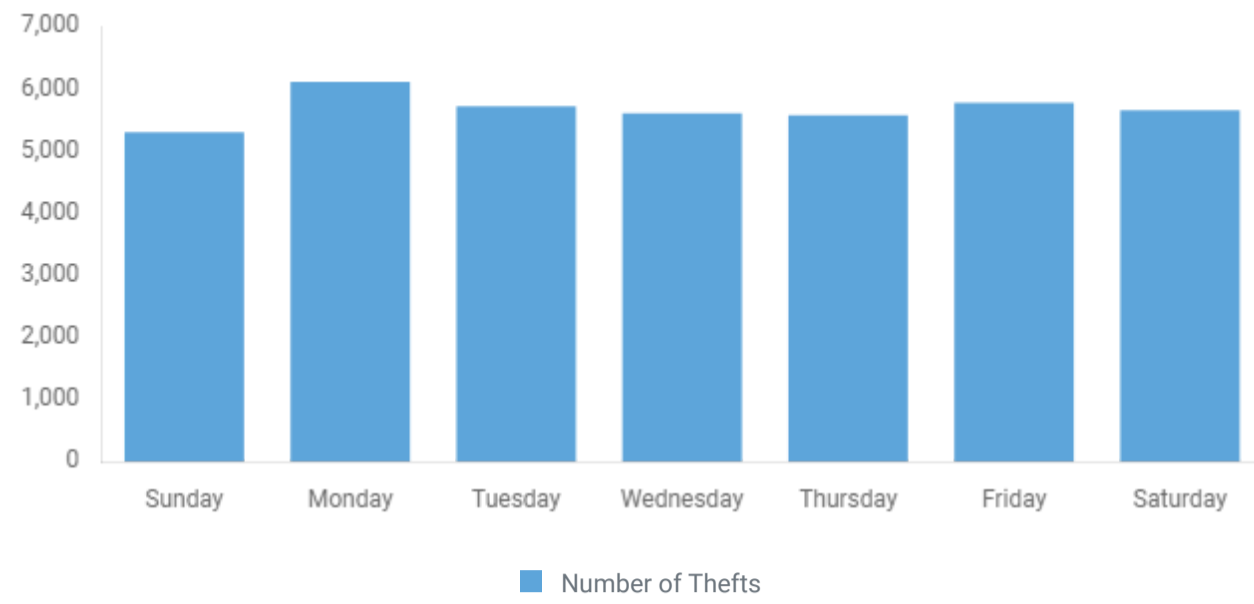

NON-MVT WITH STOLEN VEHICLES

This report shows the incidents where the offense is not a Motor Vehicle Theft but where a vehicle has been stolen. The most common examples are carjacking (robbery) and where a vehicle is stolen as part of a burglary.