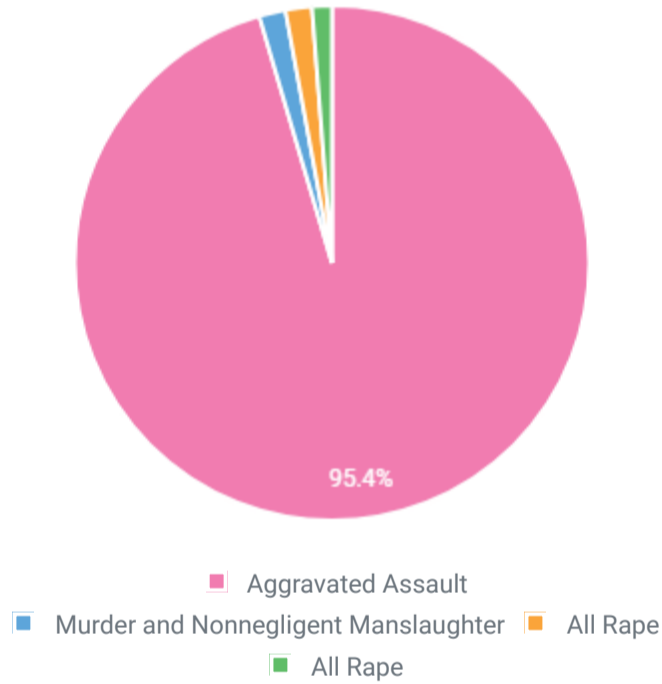

## MOTOR VEHICLE THEFT AND SECONDARY OFFENSES

Total number of MVT incidents: 39,947, MVT incidents with associated offenses: 8,005

## TOP 5 MVT-RELATED OFFENSES

These offenses are the top 5 additional offenses related to MVT

## MVT AND VIOLENT CRIME

Violent Crime consists of murder, non-consensual sex offenses and aggravated assault. Victims are always individuals.