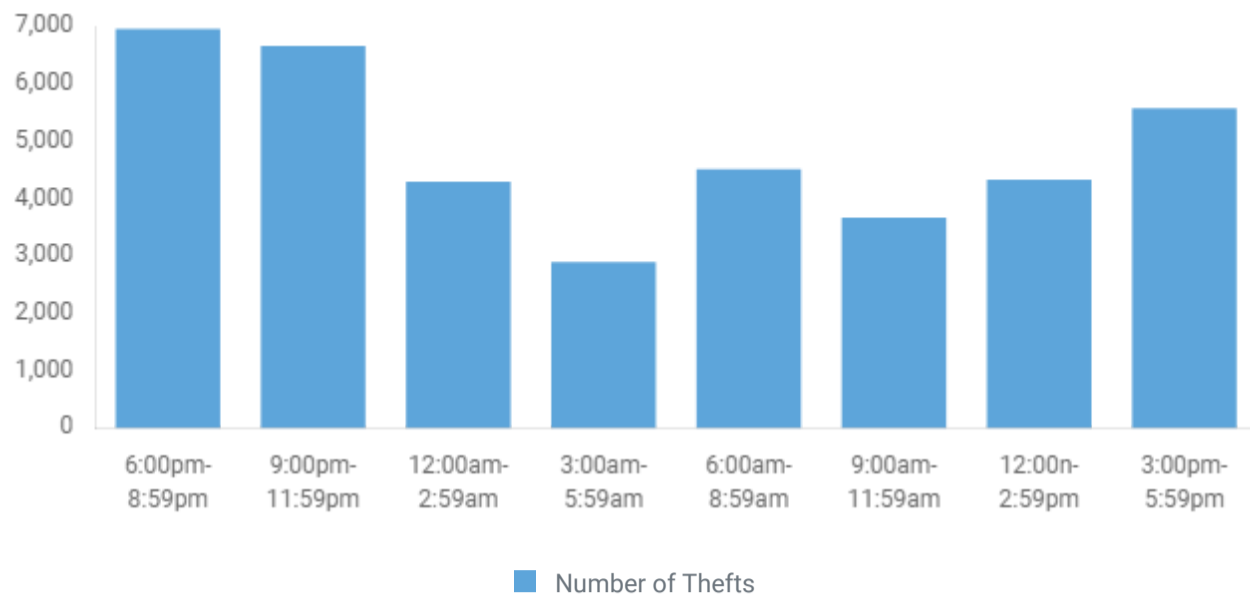

TOP 5 MVT-RELATED OFFENSES

These offenses are the top 5 additional offenses related to MVT

MVT AND VIOLENT CRIME

Violent Crime consists of murder, non-consensual sex offenses and aggravated assault. Victims are always individuals.

MVT AND OTHER CRIMES AGAINST PERSON

MVT AND OTHER PROPERTY CRIMES

Crimes Against Property, e.g., Robbery, Bribery, and Burglary, is to obtain money, property, or some other benefit.

NARCOTICS TYPE CHARGE ASSOCIATED TO MVT

MVT AND SOCIETY CRIMES

Crimes Against Society, e.g., Animal Cruelty, Drug Violations, Gambling, and Prostitution, represent society's prohibition against engaging in certain types of activity.

MVT BY TIME OF DAY