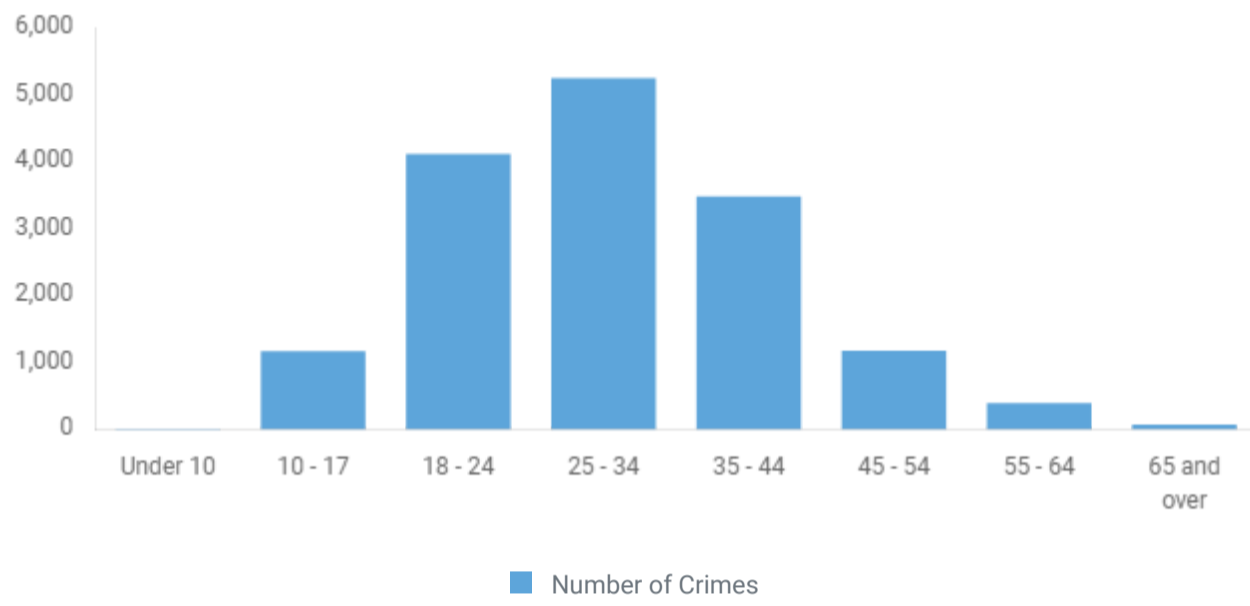

MVT AND SOCIETY CRIMES

Crimes Against Society, e.g., Animal Cruelty, Drug Violations, Gambling, and Prostitution, represent society's prohibition against engaging in certain types of activity.

MVT BY TIME OF DAY

MVT BY DAY OF WEEK

OFFENDERS AGE GROUP

MOTOR VEHICLE THEFT RELATED TO GANGS

NON-MVT WITH STOLEN VEHICLES

Error loading data!
Please refresh browser window.