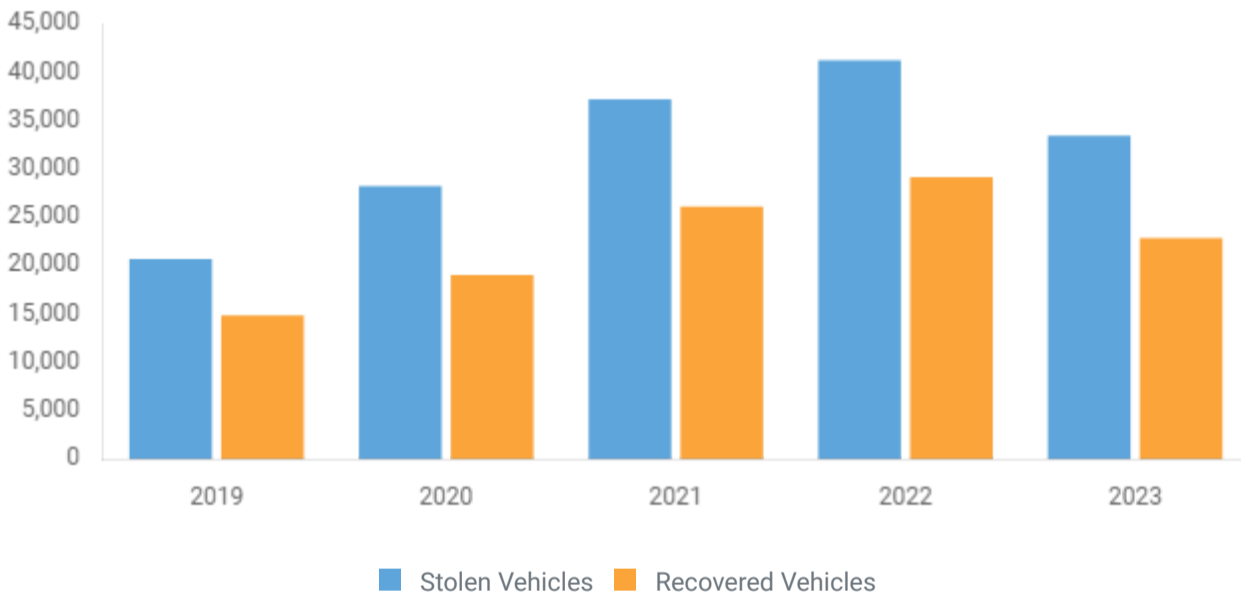

Data is current through the last full month, plus a 30-day data-entry lag. For example, April data is available beginning June 1. For this reason, the current year may not contain a full 12 months of data, and the counts should not be compared to previous years.

[Colorado Crime Statistics FAQs](#)

5-YEAR TREND

Attempted and Completed Motor Vehicle Thefts

VEHICLES STOLEN/RECOVERED

Trend

VALUE OF STOLEN/RECOVERED MOTOR VEHICLES

Trend

ATTEMPTED MVT

Trend

THEFTS FROM A MOTOR VEHICLE

Trend

SECONDARY OFFENSES

Secondary Offenses are offenses that occur in the same incident as the motor vehicle theft.

MOTOR VEHICLE THEFT AND SECONDARY OFFENSES

Total number of MVT incidents: 39,739, MVT incidents with associated offenses: 7,947