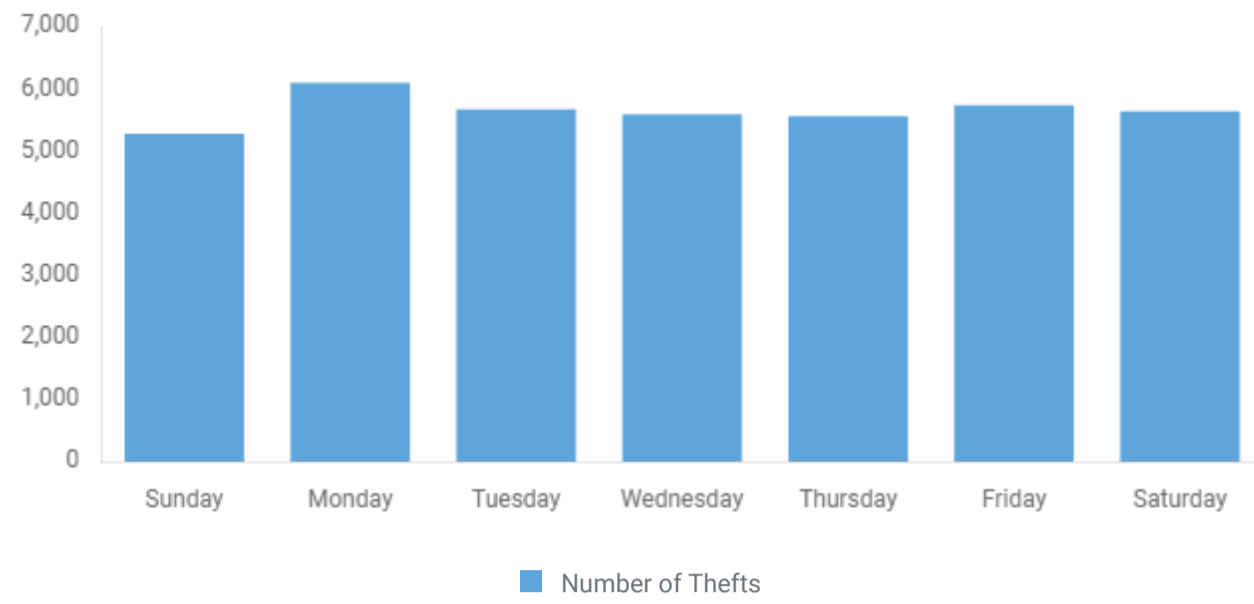

MVT AND SOCIETY CRIMES

Crimes Against Society, e.g., Animal Cruelty, Drug Violations, Gambling, and Prostitution, represent society's prohibition against engaging in certain types of activity.

MVT BY TIME OF DAY

MVT BY DAY OF WEEK

OFFENDERS AGE GROUP

MOTOR VEHICLE THEFT RELATED TO GANGS

NON-MVT WITH STOLEN VEHICLES

Error loading data!
Please refresh browser window.