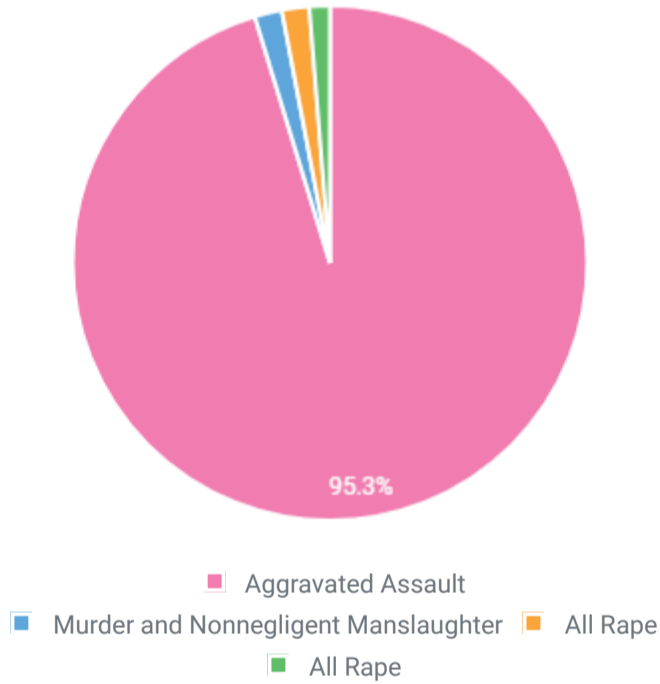

Trend

THEFTS FROM A MOTOR VEHICLE

Trend

SECONDARY OFFENSES

Secondary Offenses are offenses that occur in the same incident as the motor vehicle theft.

MOTOR VEHICLE THEFT AND SECONDARY OFFENSES

Total number of MVT incidents: 39,739, MVT incidents with associated offenses: 7,947

TOP 5 MVT-RELATED OFFENSES

These offenses are the top 5 additional offenses related to MVT

MVT AND VIOLENT CRIME

Violent Crime consists of murder, non-consensual sex offenses and aggravated assault. Victims are always individuals.