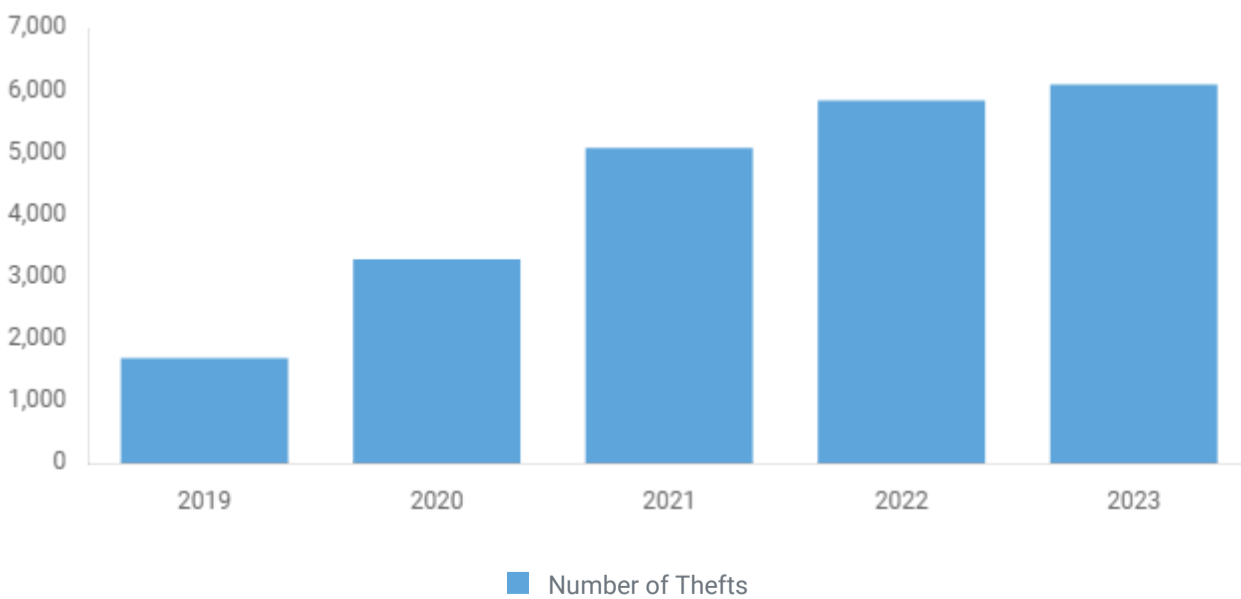

ATTEMPTED MVT

Trend