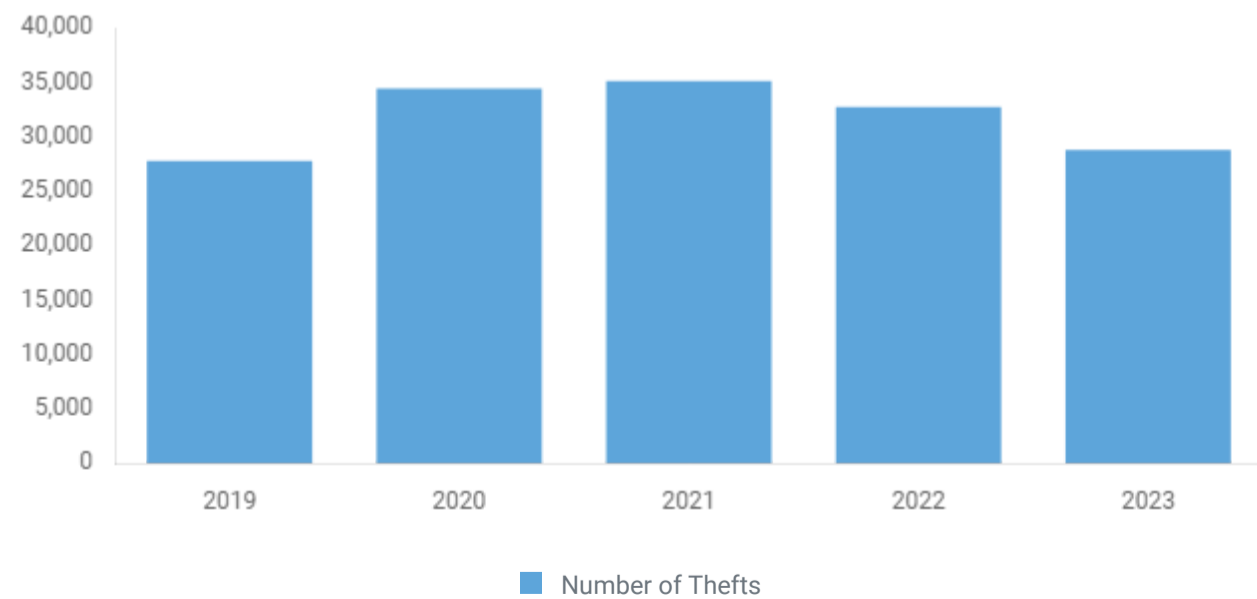

THEFTS FROM A MOTOR VEHICLE

Trend