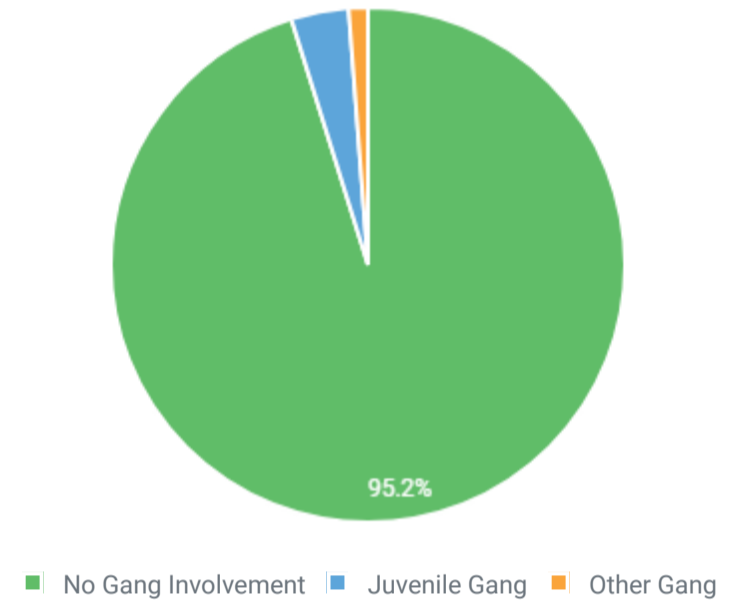

TOP 5 MVT-RELATED OFFENSES

These offenses are the top 5 additional offenses related to MVT

MVT AND VIOLENT CRIME

Violent Crime consists of murder, non-consensual sex offenses and aggravated assault. Victims are always individuals.

MVT AND OTHER CRIMES AGAINST PERSON

MVT AND OTHER PROPERTY CRIMES

Crimes Against Property, e.g., Robbery, Bribery, and Burglary, is to obtain money, property, or some other benefit.

NARCOTICS TYPE CHARGE ASSOCIATED TO MVT

MVT AND SOCIETY CRIMES

Crimes Against Society, e.g., Animal Cruelty, Drug Violations, Gambling, and Prostitution, represent society's prohibition against engaging in certain types of activity.

MVT BY TIME OF DAY

MVT BY DAY OF WEEK

OFFENDERS AGE GROUP

MOTOR VEHICLE THEFT RELATED TO GANGS

NON-MVT WITH STOLEN VEHICLES

Error loading data!
Please refresh browser window.