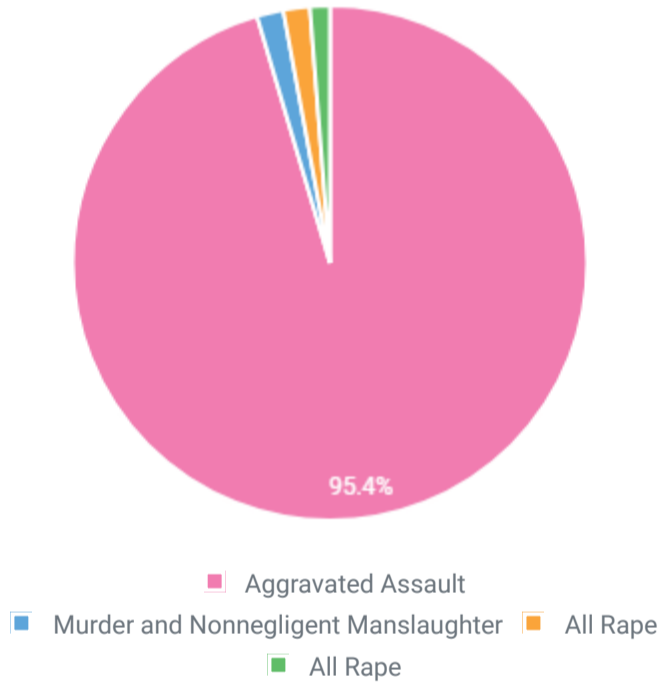

## MOTOR VEHICLE THEFT AND SECONDARY OFFENSES

Total number of MVT incidents: 39,943, MVT incidents with associated offenses: 8,002

## TOP 5 MVT-RELATED OFFENSES

These offenses are the top 5 additional offenses related to MVT

## MVT AND VIOLENT CRIME

Violent Crime consists of murder, non-consensual sex offenses and aggravated assault. Victims are always individuals.