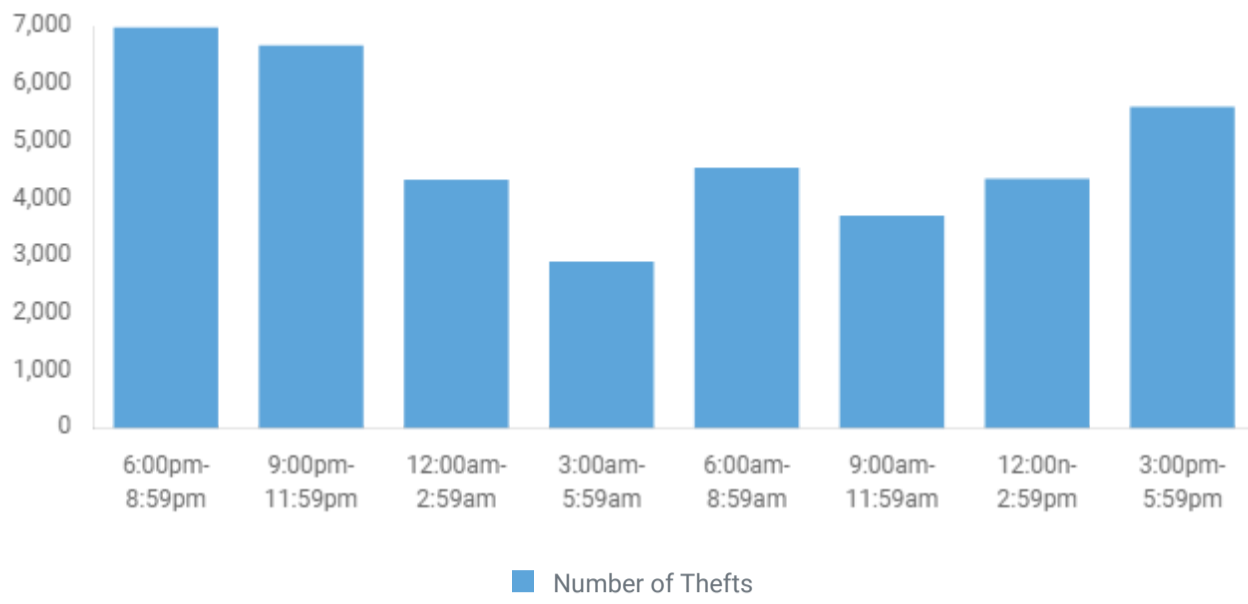

## MVT AND SOCIETY CRIMES

Crimes Against Society, e.g., Animal Cruelty, Drug Violations, Gambling, and Prostitution, represent society's prohibition against engaging in certain types of activity.

### MVT BY TIME OF DAY