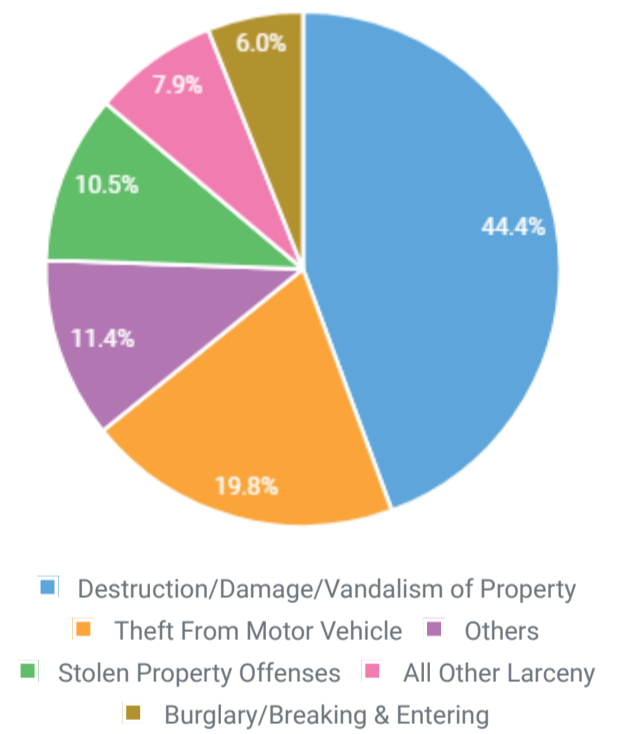

Trend

THEFTS FROM A MOTOR VEHICLE

Trend

SECONDARY OFFENSES

Secondary Offenses are offenses that occur in the same incident as the motor vehicle theft.

MOTOR VEHICLE THEFT AND SECONDARY OFFENSES

Total number of MVT incidents: 39,739, MVT incidents with associated offenses: 7,947

TOP 5 MVT-RELATED OFFENSES

These offenses are the top 5 additional offenses related to MVT

MVT AND VIOLENT CRIME

Violent Crime consists of murder, non-consensual sex offenses and aggravated assault. Victims are always individuals.

MVT AND OTHER CRIMES AGAINST PERSON

MVT AND OTHER PROPERTY CRIMES

Crimes Against Property, e.g., Robbery, Bribery, and Burglary, is to obtain money, property, or some other benefit.

NARCOTICS TYPE CHARGE ASSOCIATED TO MVT

MVT AND SOCIETY CRIMES

Crimes Against Society, e.g., Animal Cruelty, Drug Violations, Gambling, and Prostitution, represent society's prohibition against engaging in certain types of activity.

MVT BY TIME OF DAY