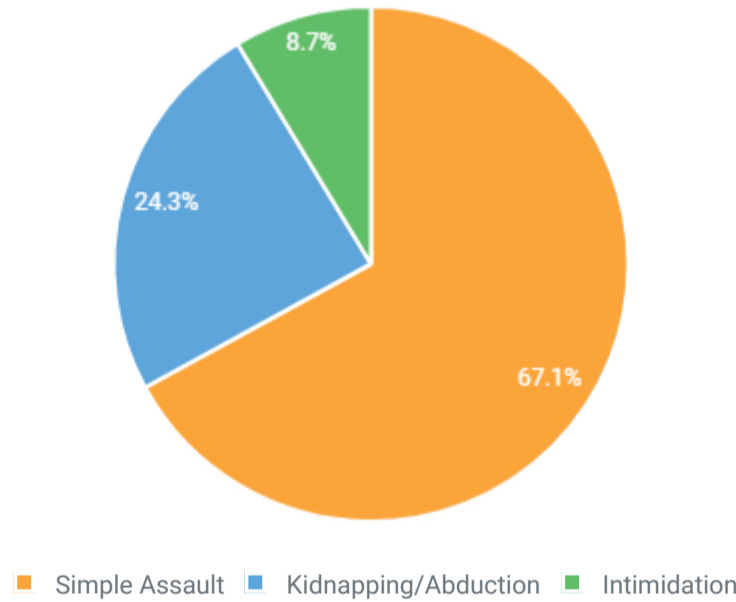

MVT AND OTHER CRIMES AGAINST PERSON