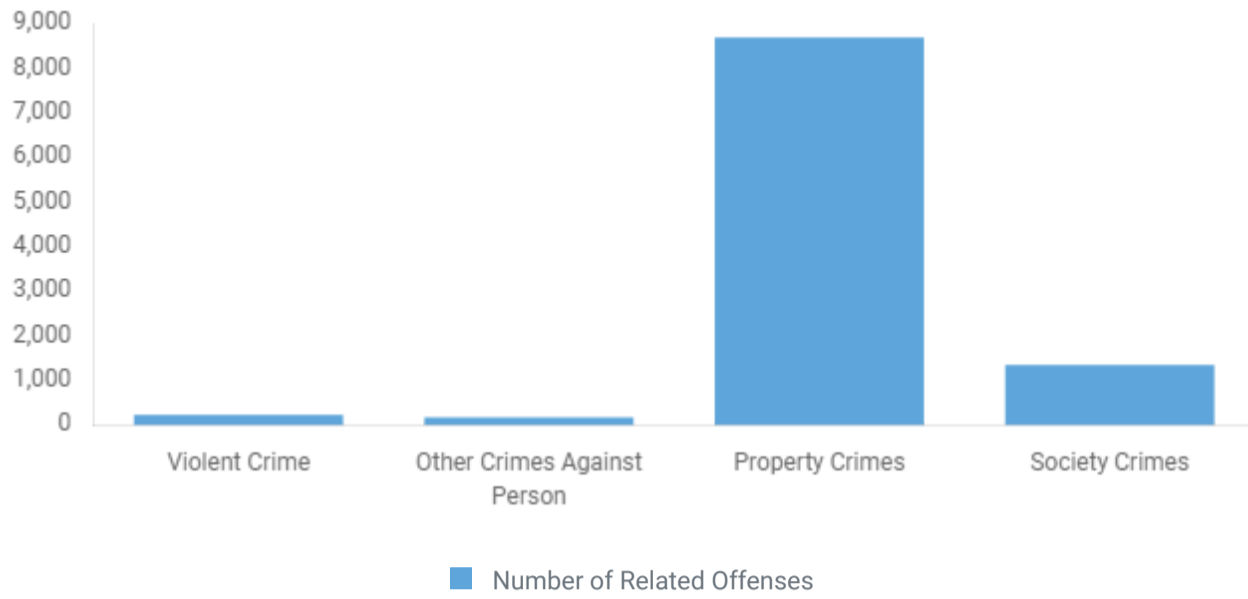

Trend

THEFTS FROM A MOTOR VEHICLE

Trend

SECONDARY OFFENSES

Secondary Offenses are offenses that occur in the same incident as the motor vehicle theft.

MOTOR VEHICLE THEFT AND SECONDARY OFFENSES

Total number of MVT incidents: 39,739, MVT incidents with associated offenses: 7,947

TOP 5 MVT-RELATED OFFENSES

These offenses are the top 5 additional offenses related to MVT

MVT AND VIOLENT CRIME

Violent Crime consists of murder, non-consensual sex offenses and aggravated assault. Victims are always individuals.