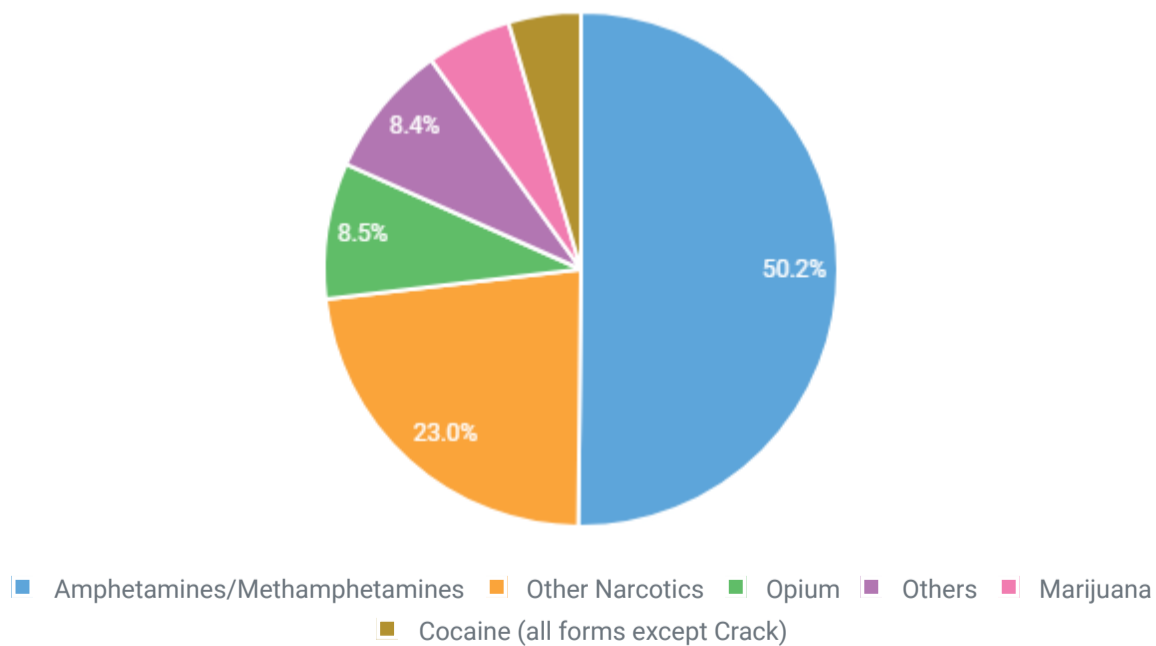

TOP 5 MVT-RELATED OFFENSES

These offenses are the top 5 additional offenses related to MVT

MVT AND VIOLENT CRIME

Violent Crime consists of murder, non-consensual sex offenses and aggravated assault. Victims are always individuals.

MVT AND OTHER CRIMES AGAINST PERSON

MVT AND OTHER PROPERTY CRIMES

Crimes Against Property, e.g., Robbery, Bribery, and Burglary, is to obtain money, property, or some other benefit.

NARCOTICS TYPE CHARGE ASSOCIATED TO MVT

MVT AND SOCIETY CRIMES

Crimes Against Society, e.g., Animal Cruelty, Drug Violations, Gambling, and Prostitution, represent society's prohibition against engaging in certain types of activity.

MVT BY TIME OF DAY