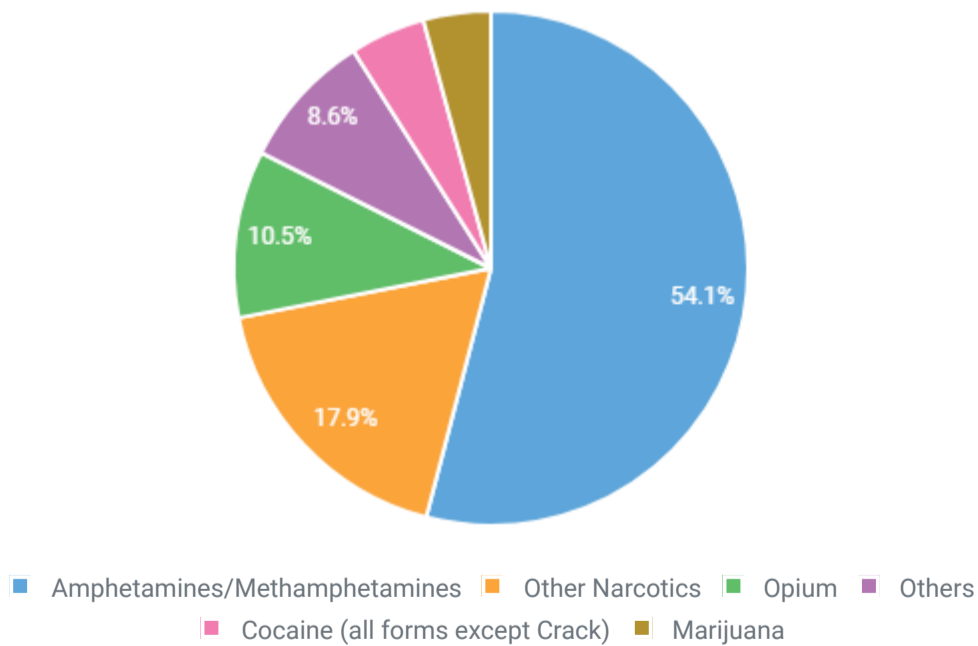

TOP 5 MVT-RELATED OFFENSES

These offenses are the top 5 additional offenses related to MVT

MVT AND VIOLENT CRIME

Violent Crime consists of murder, non-consensual sex offenses and aggravated assault. Victims are always individuals.

MVT AND OTHER CRIMES AGAINST PERSON

MVT AND OTHER PROPERTY CRIMES

Crimes Against Property, e.g., Robbery, Bribery, and Burglary, is to obtain money, property, or some other benefit.

NARCOTICS TYPE CHARGE ASSOCIATED TO MVT

MVT AND SOCIETY CRIMES

Crimes Against Society, e.g., Animal Cruelty, Drug Violations, Gambling, and Prostitution, represent society's prohibition against engaging in certain types of activity.

MVT BY TIME OF DAY