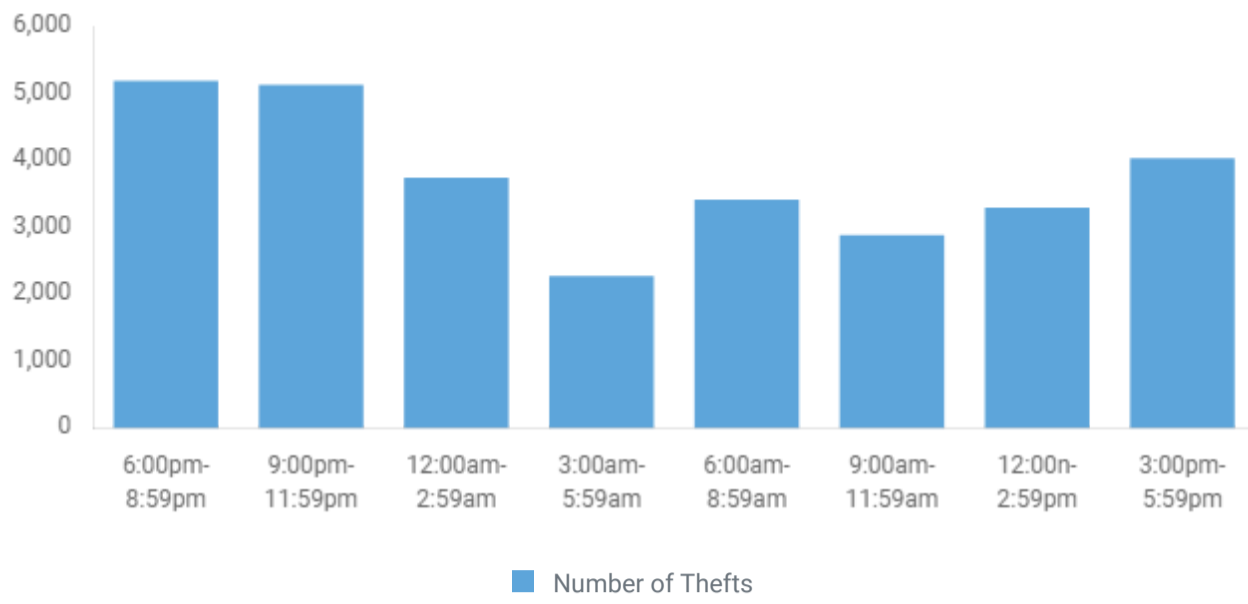

MVT AND OTHER CRIMES AGAINST PERSON

MVT AND OTHER PROPERTY CRIMES

Crimes Against Property, e.g., Robbery, Bribery, and Burglary, is to obtain money, property, or some other benefit.

NARCOTICS TYPE CHARGE ASSOCIATED TO MVT

MVT AND SOCIETY CRIMES

Crimes Against Society, e.g., Animal Cruelty, Drug Violations, Gambling, and Prostitution, represent society's prohibition against engaging in certain types of activity.

MVT BY TIME OF DAY