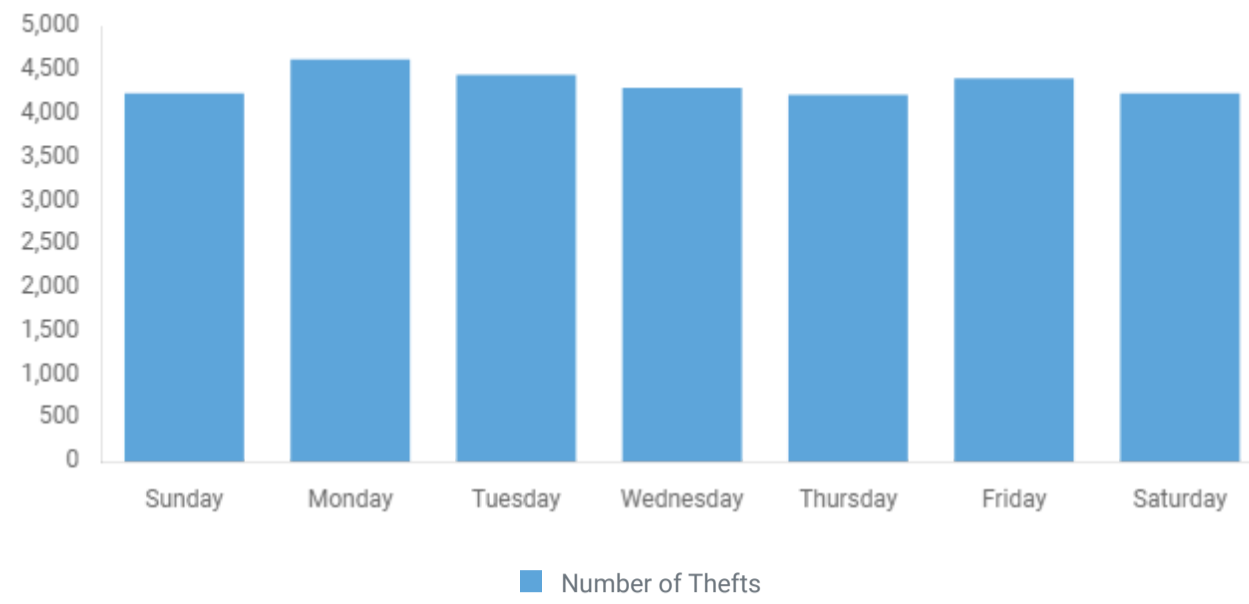

NON-MVT WITH STOLEN VEHICLES

This report shows the incidents where the offense is not a Motor Vehicle Theft but where a vehicle has been stolen. The most common examples are carjacking (robbery) and where a vehicle is stolen as part of a burglary.