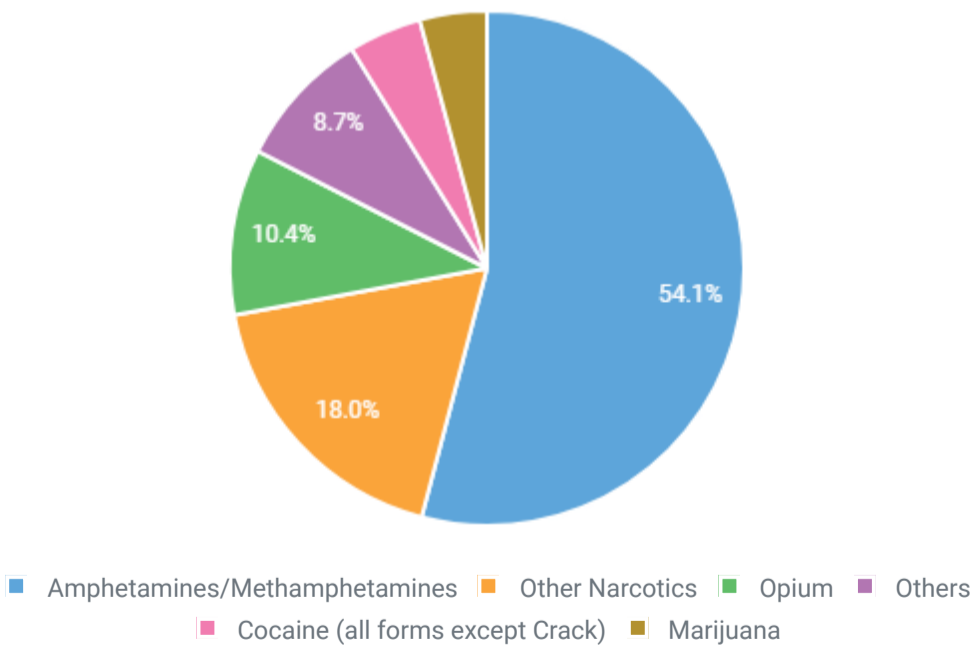

MVT BY TIME OF DAY

NARCOTICS TYPE CHARGE ASSOCIATED TO MVT