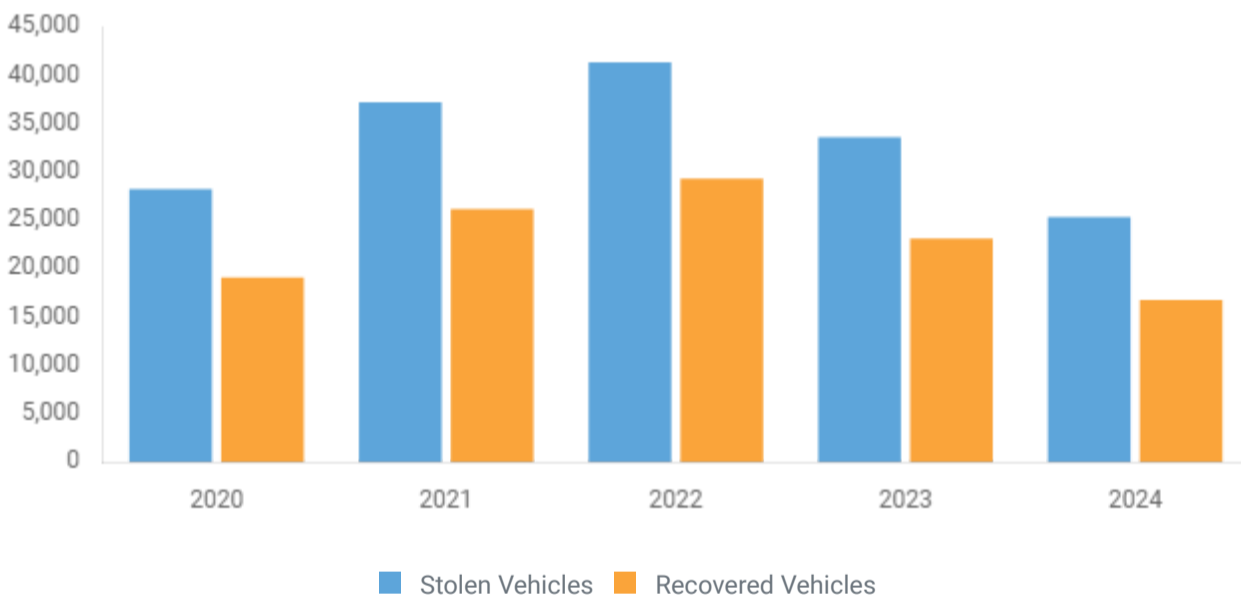

Data is current through the last full month, plus a 30-day data-entry lag. For example, April data is available beginning June 1. For this reason, the current year may not contain a full 12 months of data, and the counts should not be compared to previous years.

[Colorado Crime Statistics FAQs](#)

5-YEAR TREND

Attempted and Completed Motor Vehicle Thefts

VEHICLES STOLEN/RECOVERED

Trend

VALUE OF STOLEN/RECOVERED MOTOR VEHICLES

Trend

ATTEMPTED MVT

Trend

THEFTS FROM A MOTOR VEHICLE

Trend

SECONDARY OFFENSES

Secondary Offenses are offenses that occur in the same incident as the motor vehicle theft.

MOTOR VEHICLE THEFT AND SECONDARY OFFENSES

Total number of MVT incidents: 30,526, MVT incidents with associated offenses: 6,387