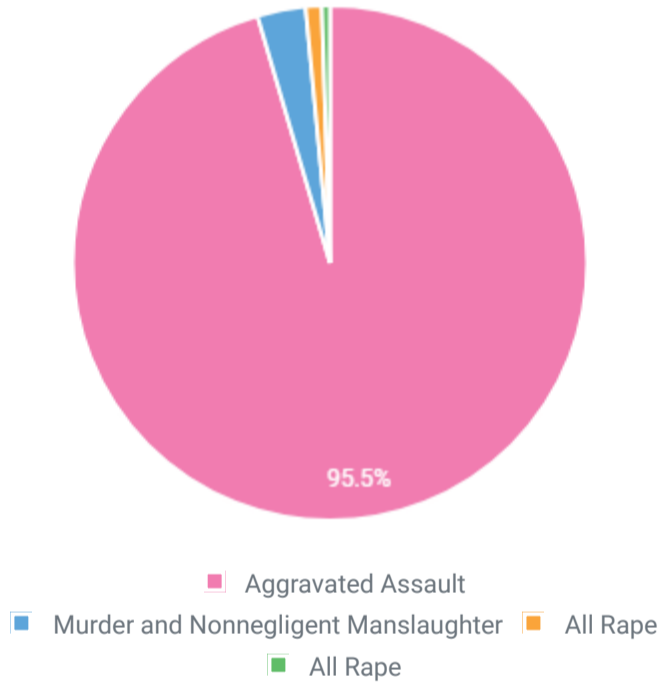

## MOTOR VEHICLE THEFT AND SECONDARY OFFENSES

Total number of MVT incidents: 30,745, MVT incidents with associated offenses: 6,435

## TOP 5 MVT-RELATED OFFENSES

These offenses are the top 5 additional offenses related to MVT

## MVT AND VIOLENT CRIME

Violent Crime consists of murder, non-consensual sex offenses and aggravated assault. Victims are always individuals.