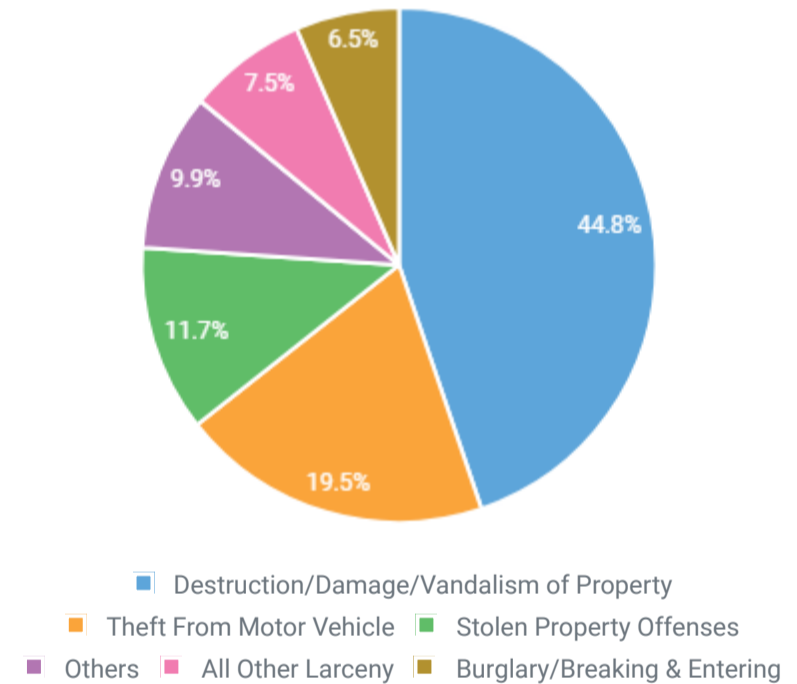

Trend

THEFTS FROM A MOTOR VEHICLE

Trend

SECONDARY OFFENSES

Secondary Offenses are offenses that occur in the same incident as the motor vehicle theft.

MOTOR VEHICLE THEFT AND SECONDARY OFFENSES

Total number of MVT incidents: 30,526, MVT incidents with associated offenses: 6,387

TOP 5 MVT-RELATED OFFENSES

These offenses are the top 5 additional offenses related to MVT

MVT AND VIOLENT CRIME

Violent Crime consists of murder, non-consensual sex offenses and aggravated assault. Victims are always individuals.

MVT AND OTHER CRIMES AGAINST PERSON

MVT AND OTHER PROPERTY CRIMES

Crimes Against Property, e.g., Robbery, Bribery, and Burglary, is to obtain money, property, or some other benefit.

NARCOTICS TYPE CHARGE ASSOCIATED TO MVT

MVT AND SOCIETY CRIMES

Crimes Against Society, e.g., Animal Cruelty, Drug Violations, Gambling, and Prostitution, represent society's prohibition against engaging in certain types of activity.

MVT BY TIME OF DAY