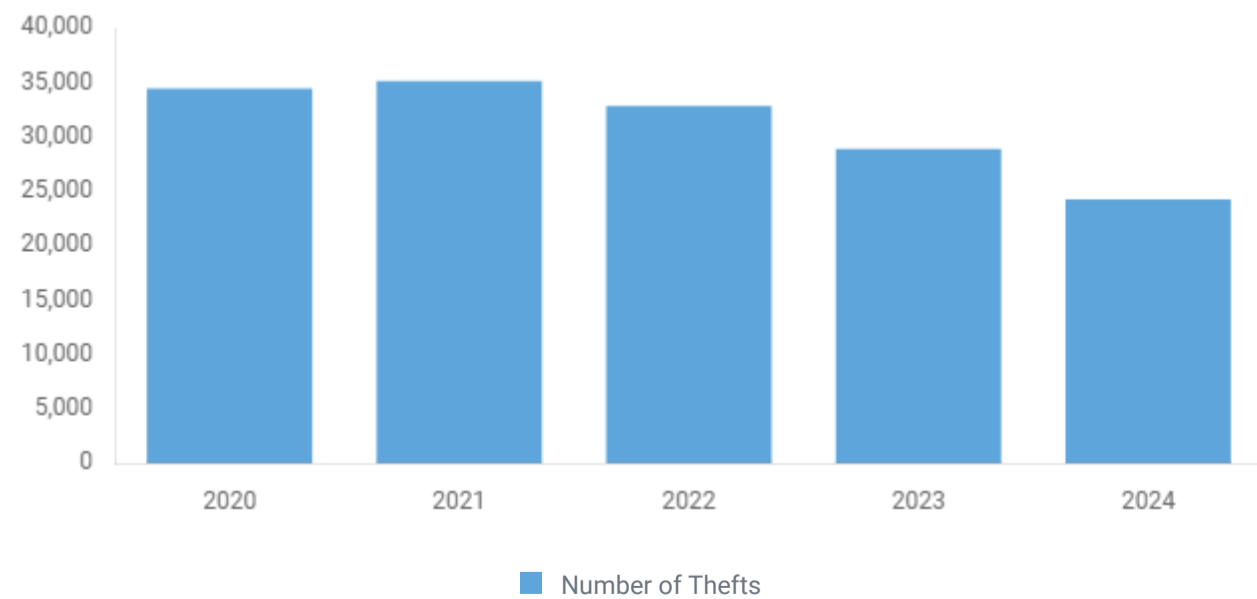

THEFTS FROM A MOTOR VEHICLE

Trend