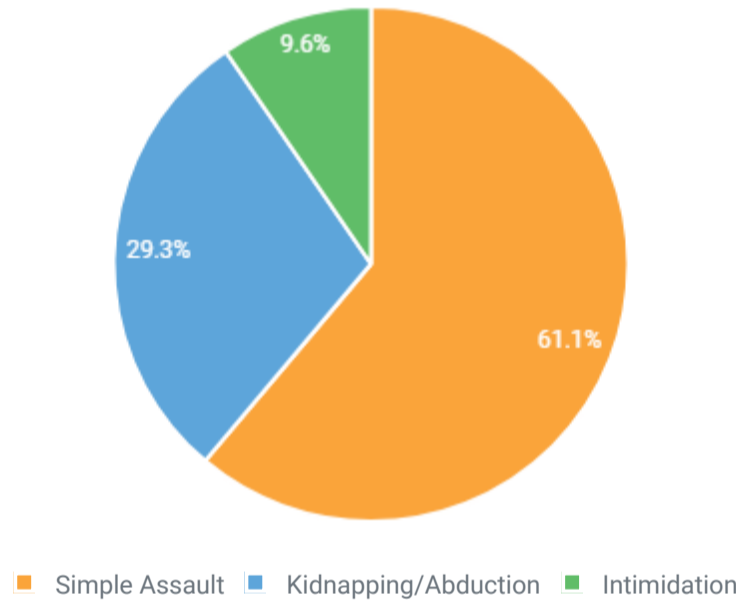

MVT AND OTHER CRIMES AGAINST PERSON