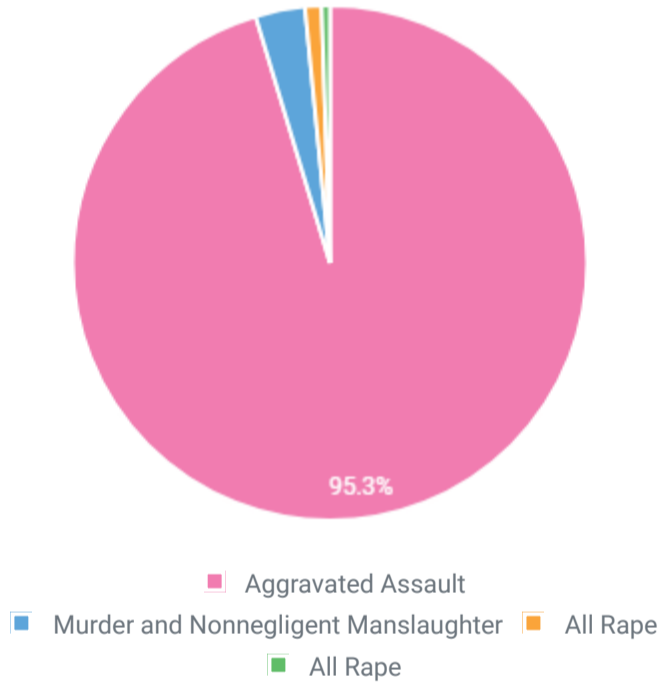

Trend

THEFTS FROM A MOTOR VEHICLE

Trend

SECONDARY OFFENSES

Secondary Offenses are offenses that occur in the same incident as the motor vehicle theft.

MOTOR VEHICLE THEFT AND SECONDARY OFFENSES

Total number of MVT incidents: 30,526, MVT incidents with associated offenses: 6,387

TOP 5 MVT-RELATED OFFENSES

These offenses are the top 5 additional offenses related to MVT

MVT AND VIOLENT CRIME

Violent Crime consists of murder, non-consensual sex offenses and aggravated assault. Victims are always individuals.