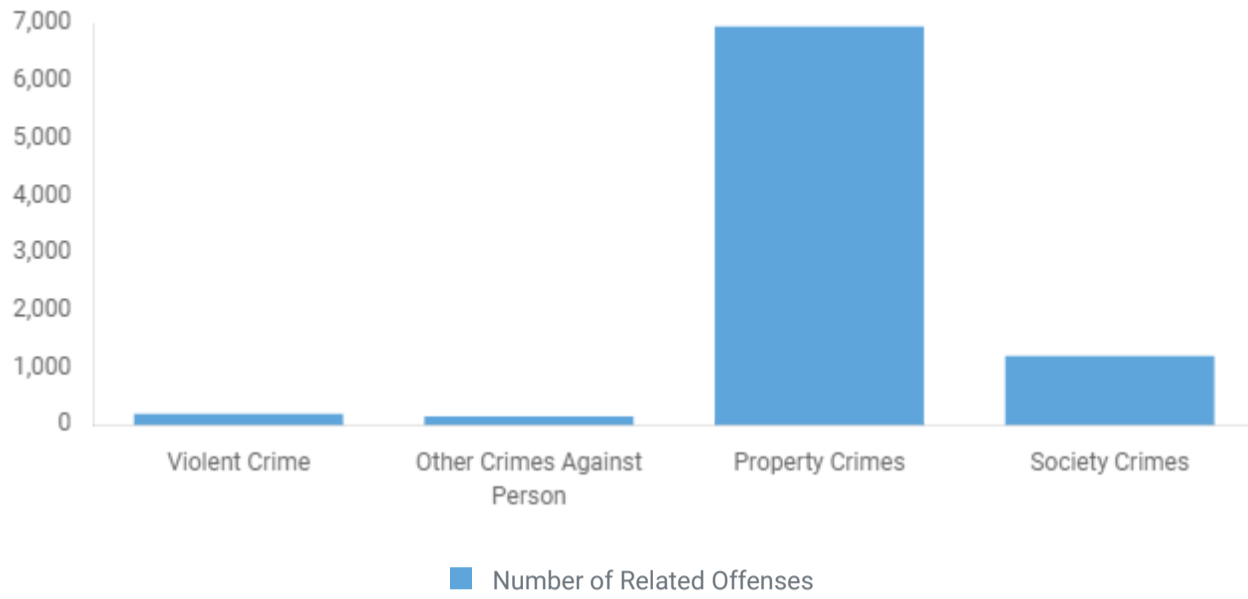

Trend

THEFTS FROM A MOTOR VEHICLE

Trend

SECONDARY OFFENSES

Secondary Offenses are offenses that occur in the same incident as the motor vehicle theft.

MOTOR VEHICLE THEFT AND SECONDARY OFFENSES

Total number of MVT incidents: 30,526, MVT incidents with associated offenses: 6,387

TOP 5 MVT-RELATED OFFENSES

These offenses are the top 5 additional offenses related to MVT

MVT AND VIOLENT CRIME

Violent Crime consists of murder, non-consensual sex offenses and aggravated assault. Victims are always individuals.