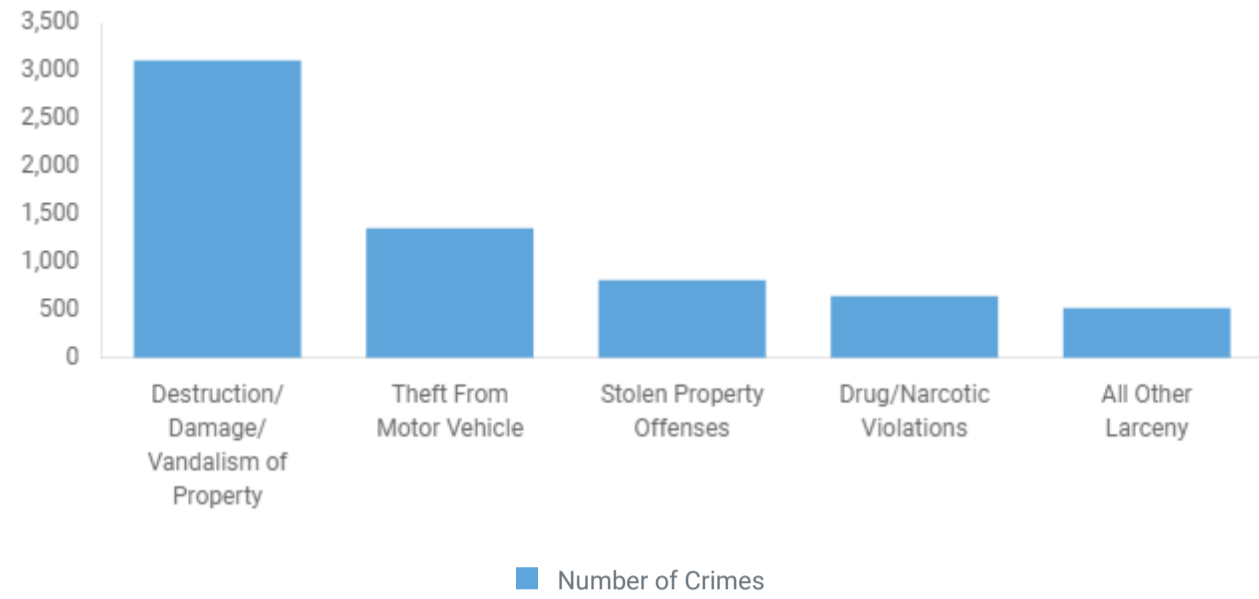

[Colorado Crime Statistics FAQs](#)

5-YEAR TREND

Attempted and Completed Motor Vehicle Thefts

VEHICLES STOLEN/RECOVERED

Trend

VALUE OF STOLEN/RECOVERED MOTOR VEHICLES

Trend

ATTEMPTED MVT

Trend

THEFTS FROM A MOTOR VEHICLE

Trend

SECONDARY OFFENSES

Secondary Offenses are offenses that occur in the same incident as the motor vehicle theft.

MOTOR VEHICLE THEFT AND SECONDARY OFFENSES

Total number of MVT incidents: 30,526, MVT incidents with associated offenses: 6,387

TOP 5 MVT-RELATED OFFENSES

These offenses are the top 5 additional offenses related to MVT

MVT AND VIOLENT CRIME

Violent Crime consists of murder, non-consensual sex offenses and aggravated assault. Victims are always individuals.

MVT AND OTHER CRIMES AGAINST PERSON

MVT AND OTHER PROPERTY CRIMES

Crimes Against Property, e.g., Robbery, Bribery, and Burglary, is to obtain money, property, or some other benefit.

NARCOTICS TYPE CHARGE ASSOCIATED TO MVT