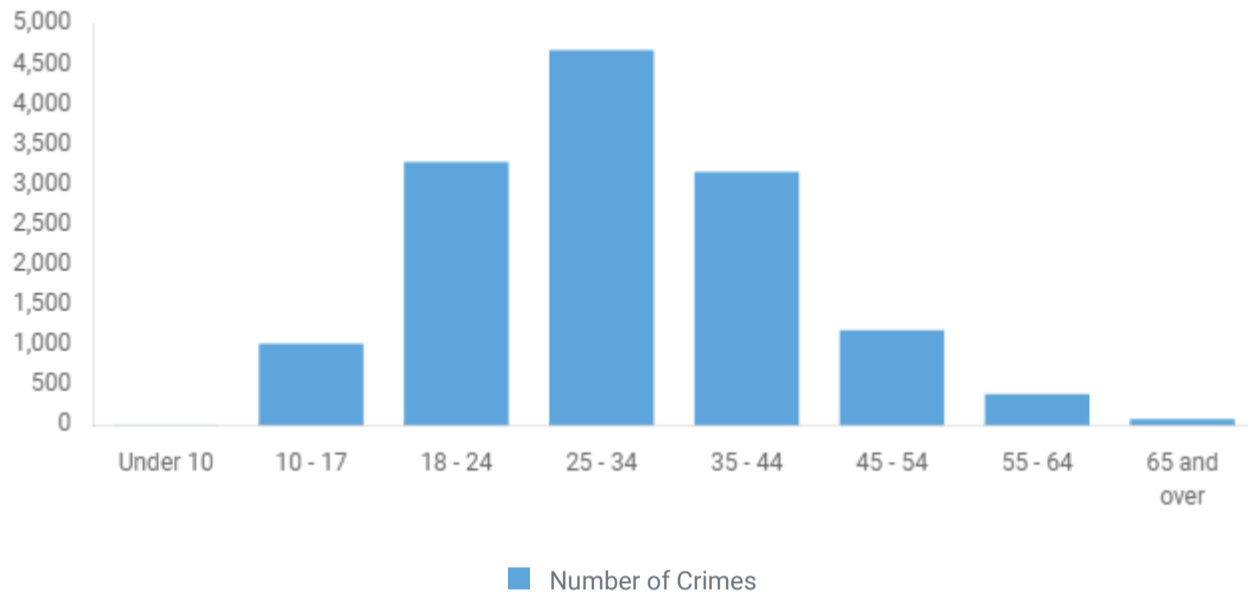

MVT AND SOCIETY CRIMES

Crimes Against Society, e.g., Animal Cruelty, Drug Violations, Gambling, and Prostitution, represent society's prohibition against engaging in certain types of activity.

MVT BY TIME OF DAY

MVT BY DAY OF WEEK

OFFENDERS AGE GROUP

MOTOR VEHICLE THEFT RELATED TO GANGS

NON-MVT WITH STOLEN VEHICLES

Error loading data!
Please refresh browser window.