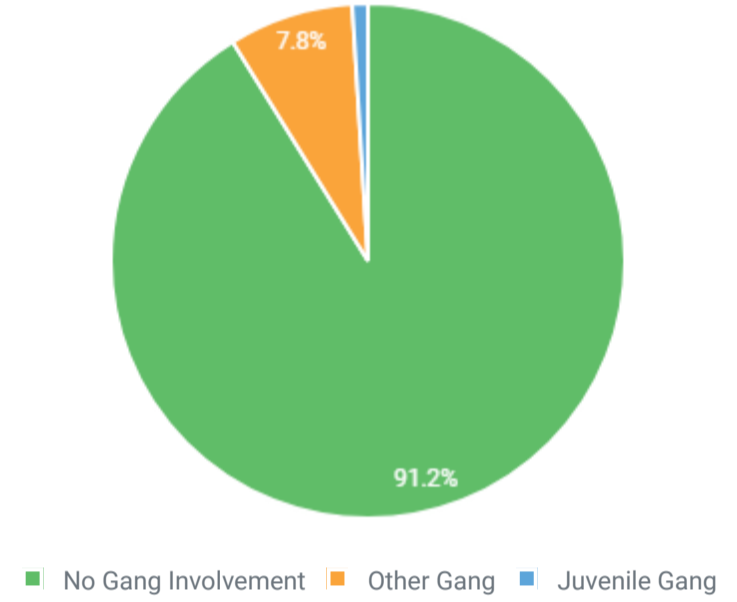

TOP 5 MVT-RELATED OFFENSES

These offenses are the top 5 additional offenses related to MVT

MVT AND VIOLENT CRIME

Violent Crime consists of murder, non-consensual sex offenses and aggravated assault. Victims are always individuals.

MVT AND OTHER CRIMES AGAINST PERSON

MVT AND OTHER PROPERTY CRIMES

Crimes Against Property, e.g., Robbery, Bribery, and Burglary, is to obtain money, property, or some other benefit.

NARCOTICS TYPE CHARGE ASSOCIATED TO MVT

MVT AND SOCIETY CRIMES

Crimes Against Society, e.g., Animal Cruelty, Drug Violations, Gambling, and Prostitution, represent society's prohibition against engaging in certain types of activity.

MVT BY TIME OF DAY

MVT BY DAY OF WEEK

OFFENDERS AGE GROUP

MOTOR VEHICLE THEFT RELATED TO GANGS

NON-MVT WITH STOLEN VEHICLES

Error loading data!
Please refresh browser window.