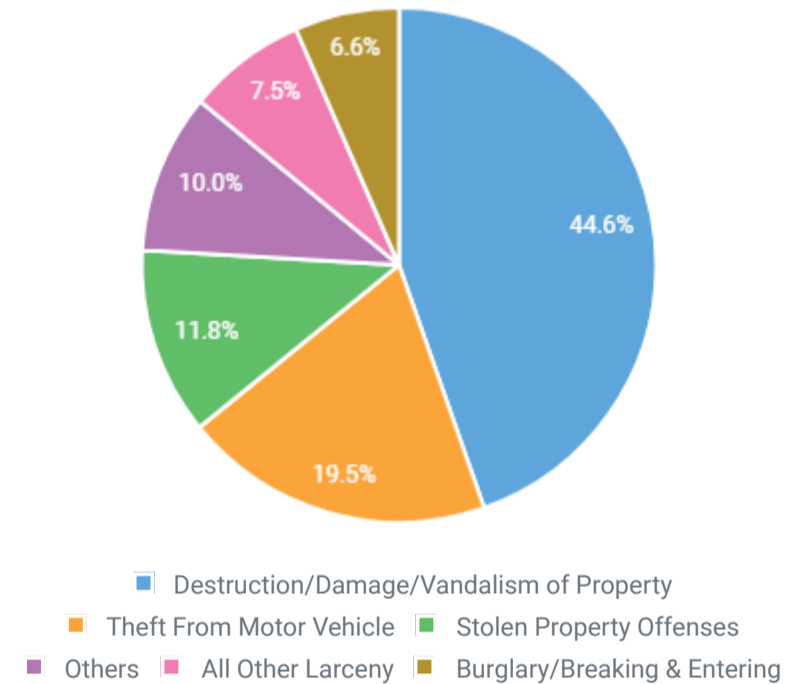

## TOP 5 MVT-RELATED OFFENSES

These offenses are the top 5 additional offenses related to MVT

## MVT AND VIOLENT CRIME

Violent Crime consists of murder, non-consensual sex offenses and aggravated assault. Victims are always individuals.

## MVT AND OTHER CRIMES AGAINST PERSON

## MVT AND OTHER PROPERTY CRIMES

Crimes Against Property, e.g., Robbery, Bribery, and Burglary, is to obtain money, property, or some other benefit.