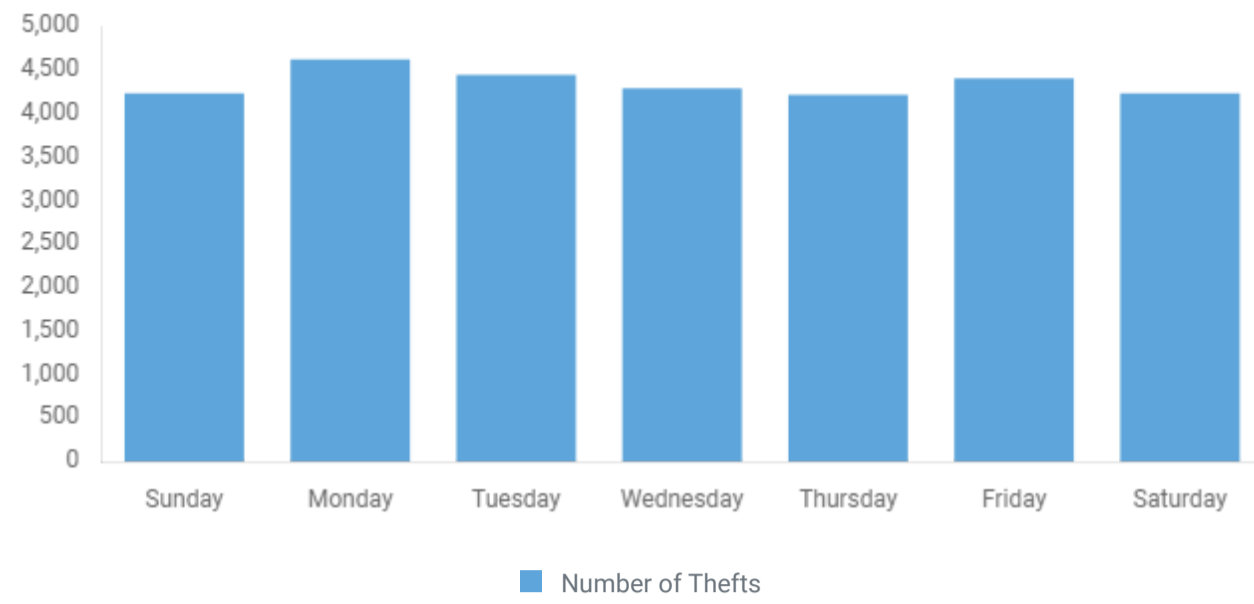

NON-MVT WITH STOLEN VEHICLES

This report shows the incidents where the offense is not a Motor Vehicle Theft but where a vehicle has been stolen. The most common examples are carjacking (robbery) and where a vehicle is stolen as part of a burglary.