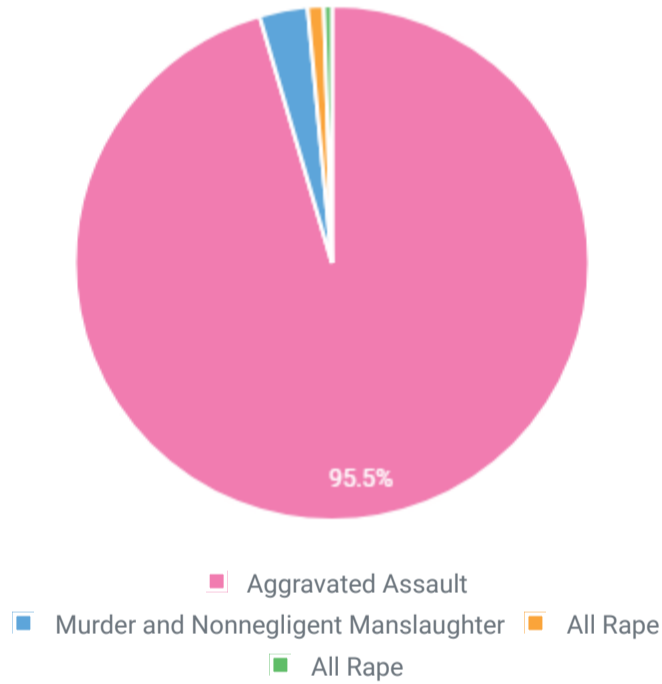

## MOTOR VEHICLE THEFT AND SECONDARY OFFENSES

Total number of MVT incidents: 30,748, MVT incidents with associated offenses: 6,437

## TOP 5 MVT-RELATED OFFENSES

These offenses are the top 5 additional offenses related to MVT

## MVT AND VIOLENT CRIME

Violent Crime consists of murder, non-consensual sex offenses and aggravated assault. Victims are always individuals.