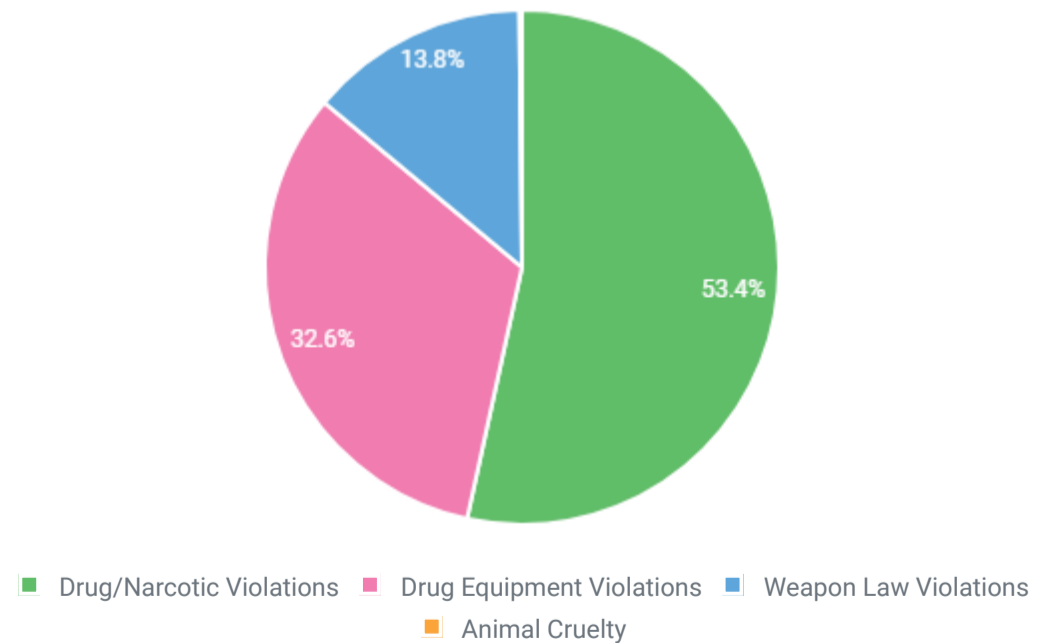

TOP 5 MVT-RELATED OFFENSES

These offenses are the top 5 additional offenses related to MVT

MVT AND VIOLENT CRIME

Violent Crime consists of murder, non-consensual sex offenses and aggravated assault. Victims are always individuals.

MVT AND OTHER CRIMES AGAINST PERSON

MVT AND OTHER PROPERTY CRIMES

Crimes Against Property, e.g., Robbery, Bribery, and Burglary, is to obtain money, property, or some other benefit.

NARCOTICS TYPE CHARGE ASSOCIATED TO MVT

MVT AND SOCIETY CRIMES

Crimes Against Society, e.g., Animal Cruelty, Drug Violations, Gambling, and Prostitution, represent society's prohibition against engaging in certain types of activity.

MVT BY TIME OF DAY