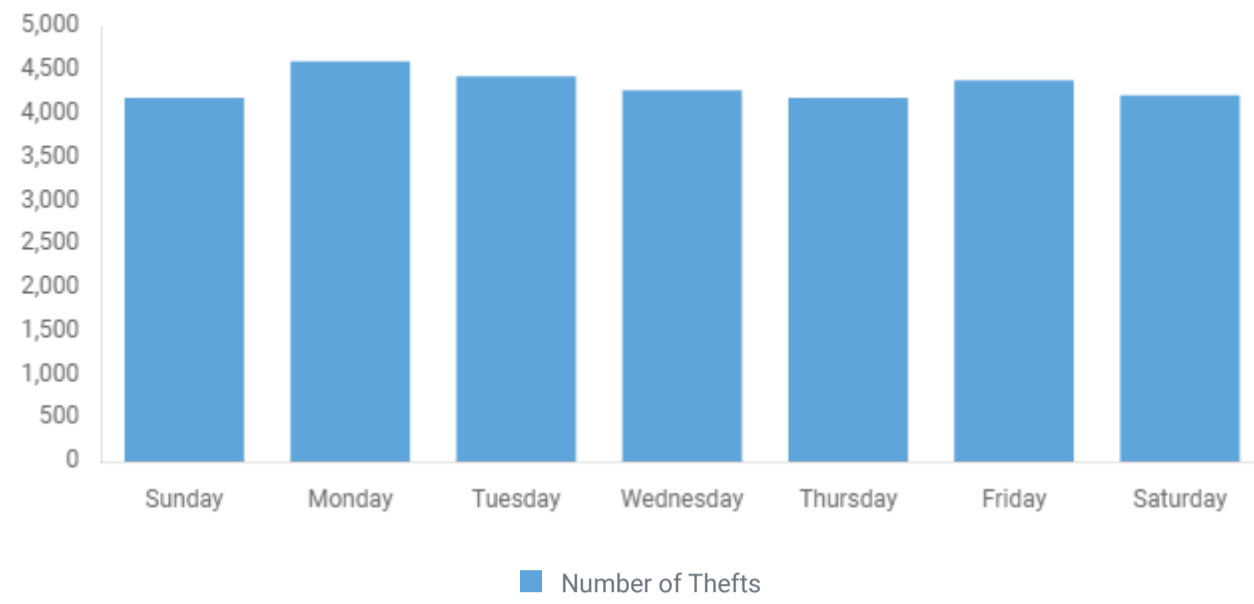

MVT AND SOCIETY CRIMES

Crimes Against Society, e.g., Animal Cruelty, Drug Violations, Gambling, and Prostitution, represent society's prohibition against engaging in certain types of activity.

MVT BY TIME OF DAY

MVT BY DAY OF WEEK

OFFENDERS AGE GROUP

MOTOR VEHICLE THEFT RELATED TO GANGS

NON-MVT WITH STOLEN VEHICLES

Error loading data!
Please refresh browser window.