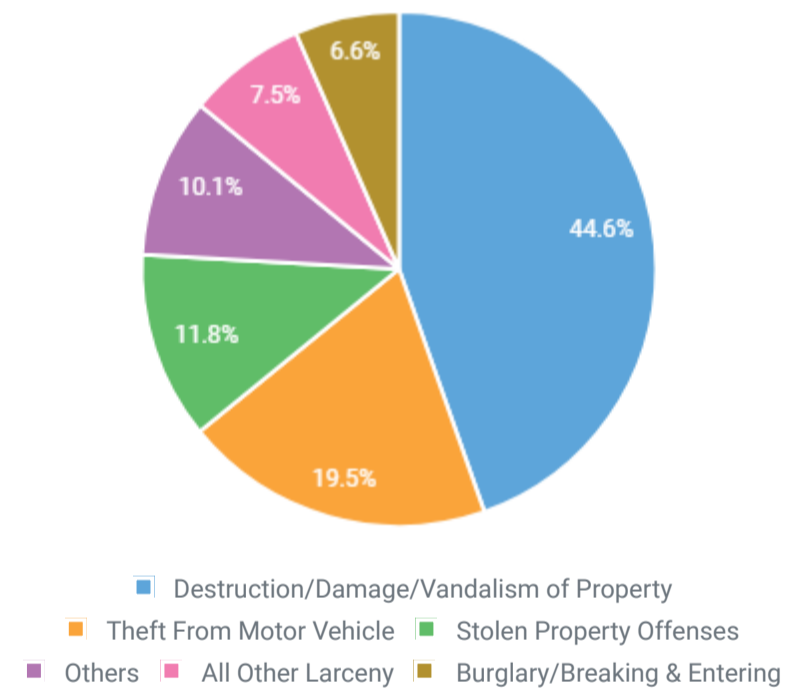

## TOP 5 MVT-RELATED OFFENSES

These offenses are the top 5 additional offenses related to MVT

## MVT AND VIOLENT CRIME

Violent Crime consists of murder, non-consensual sex offenses and aggravated assault. Victims are always individuals.

## MVT AND OTHER CRIMES AGAINST PERSON

## MVT AND OTHER PROPERTY CRIMES

Crimes Against Property, e.g., Robbery, Bribery, and Burglary, is to obtain money, property, or some other benefit.