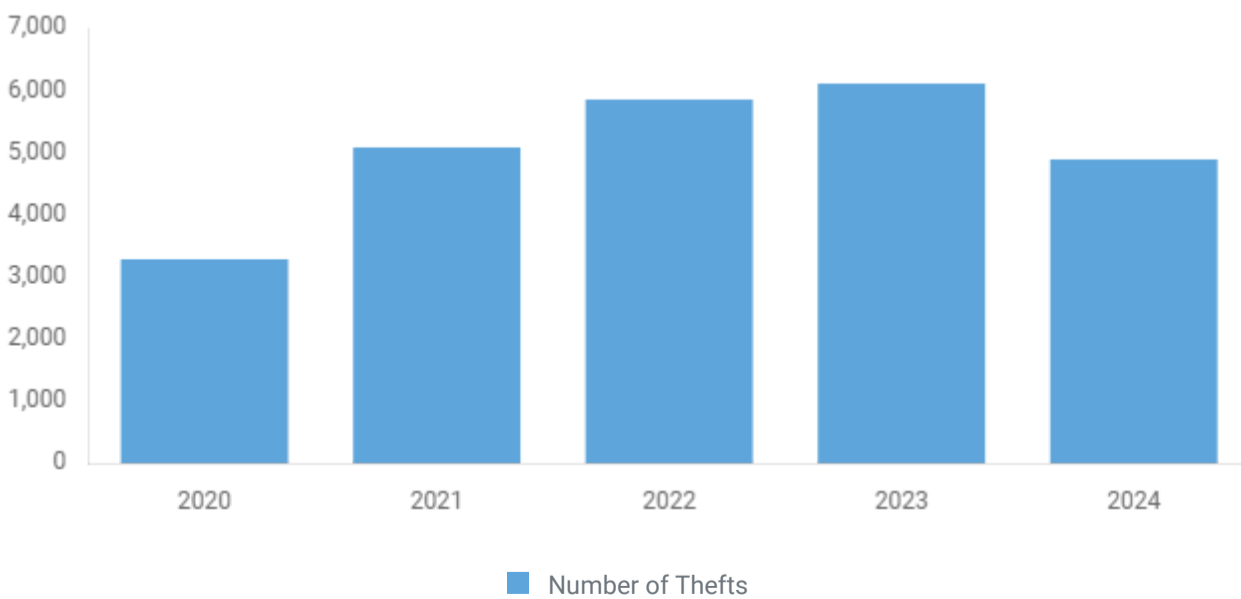

ATTEMPTED MVT

Trend