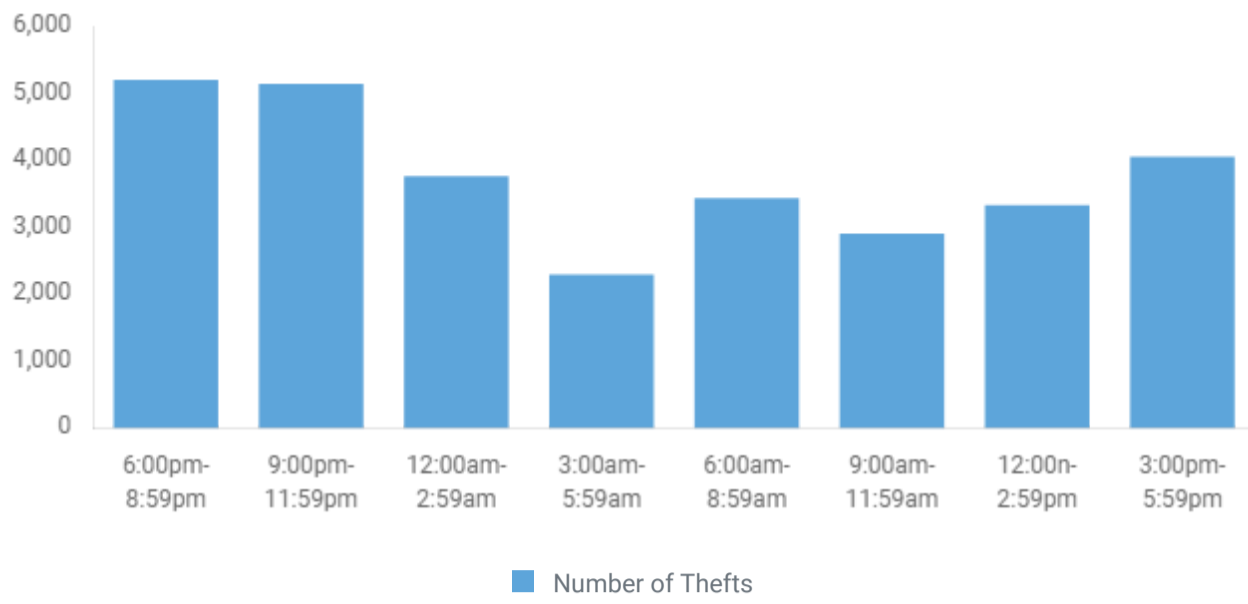

## MVT AND SOCIETY CRIMES

Crimes Against Society, e.g., Animal Cruelty, Drug Violations, Gambling, and Prostitution, represent society's prohibition against engaging in certain types of activity.

### MVT BY TIME OF DAY