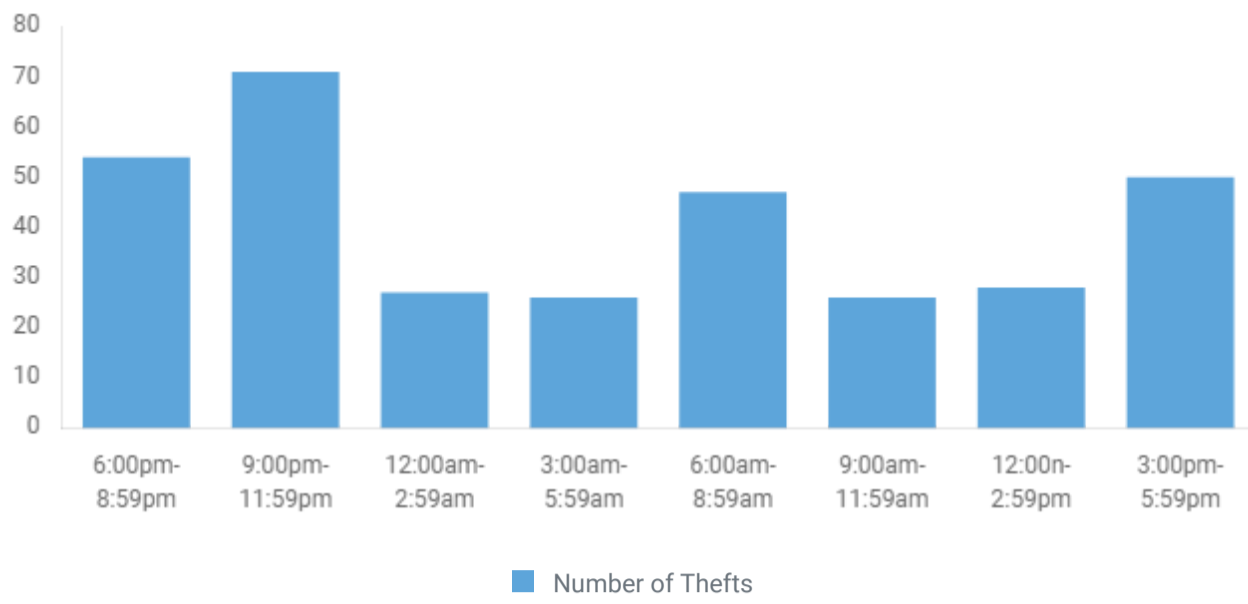

## MVT AND SOCIETY CRIMES

Crimes Against Society, e.g., Animal Cruelty, Drug Violations, Gambling, and Prostitution, represent society's prohibition against engaging in certain types of activity.

### MVT BY TIME OF DAY