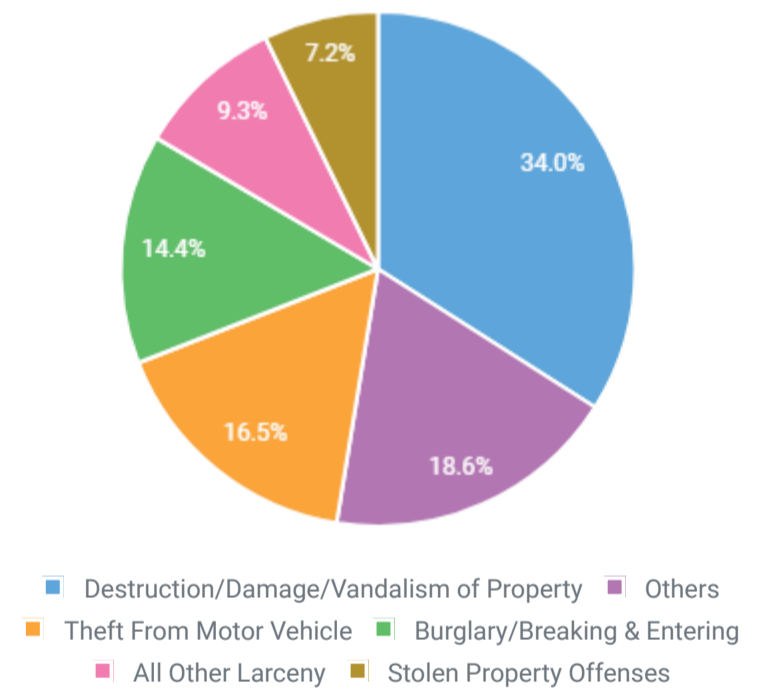

## TOP 5 MVT-RELATED OFFENSES

These offenses are the top 5 additional offenses related to MVT

## MVT AND VIOLENT CRIME

Violent Crime consists of murder, non-consensual sex offenses and aggravated assault. Victims are always individuals.

## MVT AND OTHER CRIMES AGAINST PERSON

## MVT AND OTHER PROPERTY CRIMES

Crimes Against Property, e.g., Robbery, Bribery, and Burglary, is to obtain money, property, or some other benefit.