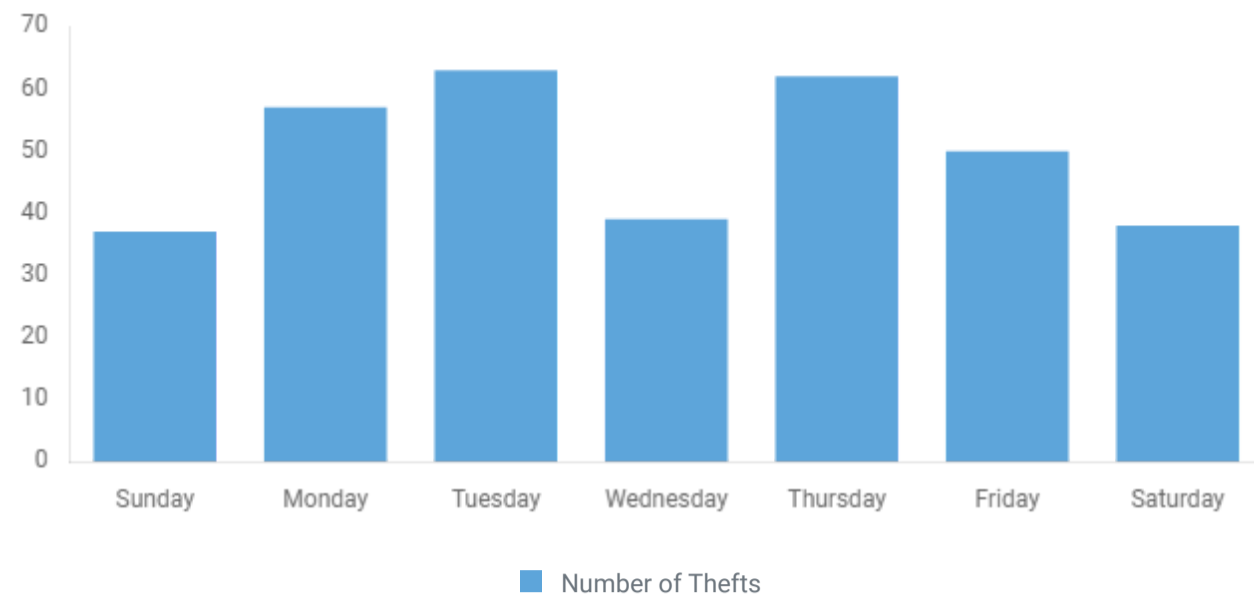

## MVT AND SOCIETY CRIMES

Crimes Against Society, e.g., Animal Cruelty, Drug Violations, Gambling, and Prostitution, represent society's prohibition against engaging in certain types of activity.

### MVT BY TIME OF DAY

### MVT BY DAY OF WEEK