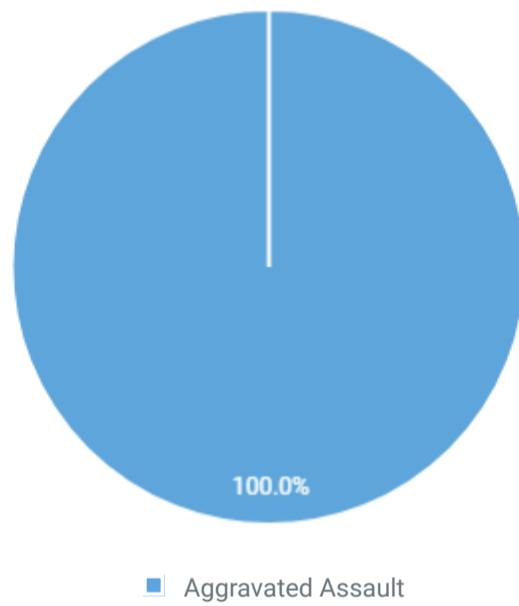

MVT AND VIOLENT CRIME

Violent Crime consists of murder, non-consensual sex offenses and aggravated assault. Victims are always individuals.