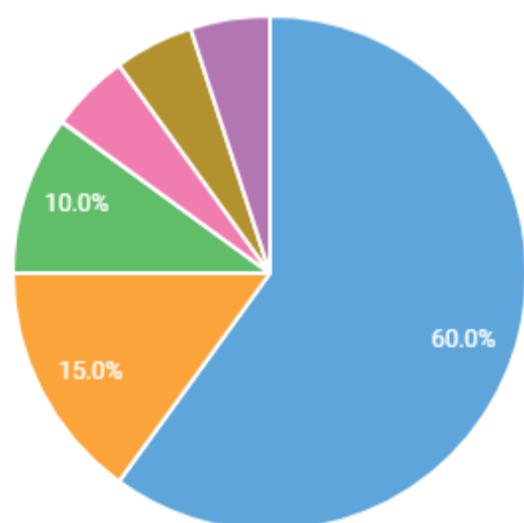

Total number of MVT incidents: 590, MVT incidents with associated offenses: 183

TOP 5 MVT-RELATED OFFENSES

These offenses are the top 5 additional offenses related to MVT

MVT AND VIOLENT CRIME

Violent Crime consists of murder, non-consensual sex offenses and aggravated assault. Victims are always individuals.

MVT AND OTHER CRIMES AGAINST PERSON

MVT AND OTHER PROPERTY CRIMES

Crimes Against Property, e.g., Robbery, Bribery, and Burglary, is to obtain money, property, or some other benefit.

NARCOTICS TYPE CHARGE ASSOCIATED TO MVT

Amphetamines/Methamphetamines Marijuana Cocaine (all forms except Crack) Heroin Opium Others

MVT AND SOCIETY CRIMES

Crimes Against Society, e.g., Animal Cruelty, Drug Violations, Gambling, and Prostitution, represent society's prohibition against engaging in certain types of activity.