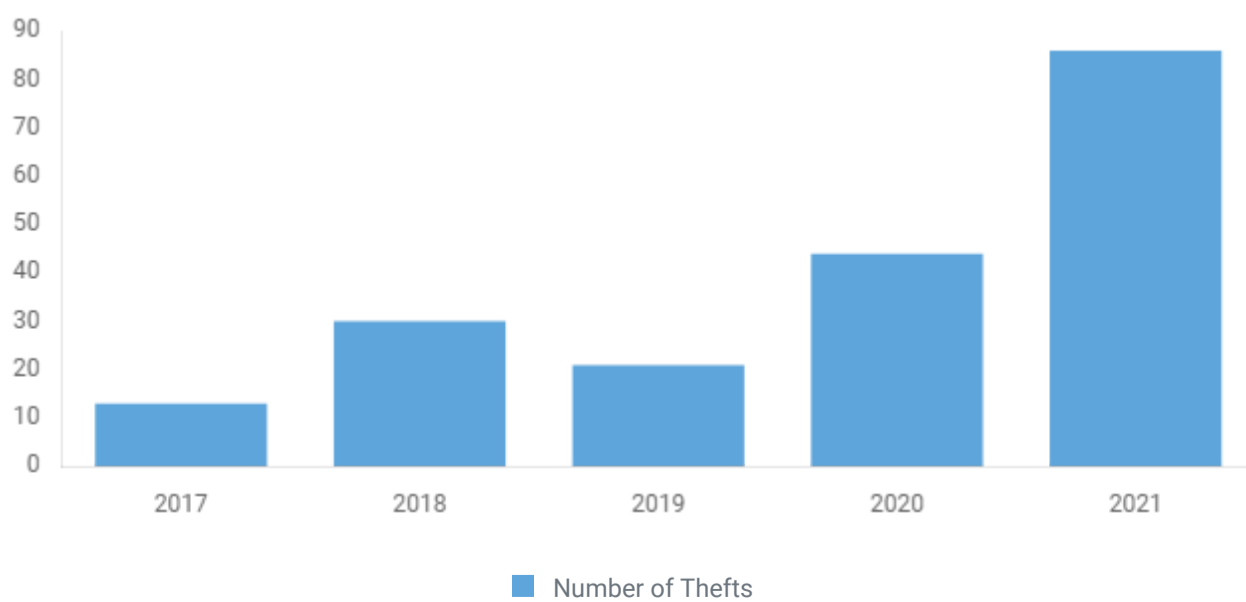

ATTEMPTED MVT

Trend