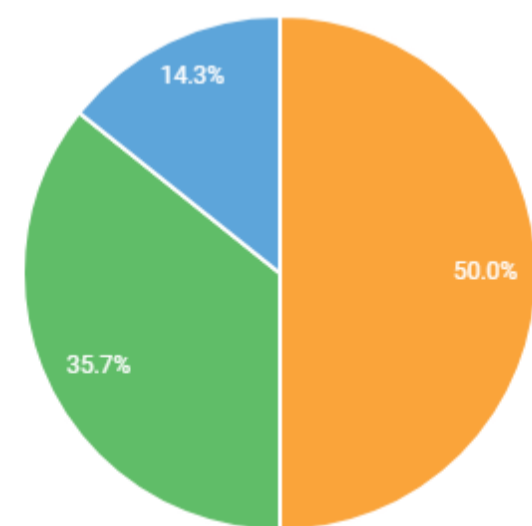

Total number of MVT incidents: 590, MVT incidents with associated offenses: 183

TOP 5 MVT-RELATED OFFENSES

These offenses are the top 5 additional offenses related to MVT

MVT AND VIOLENT CRIME

Violent Crime consists of murder, non-consensual sex offenses and aggravated assault. Victims are always individuals.

MVT AND OTHER CRIMES AGAINST PERSON

MVT AND OTHER PROPERTY CRIMES

Crimes Against Property, e.g., Robbery, Bribery, and Burglary, is to obtain money, property, or some other benefit.

NARCOTICS TYPE CHARGE ASSOCIATED TO MVT

Amphetamines/Methamphetamines Marijuana Cocaine (all forms except Crack) Heroin Opium Others

MVT AND SOCIETY CRIMES

Crimes Against Society, e.g., Animal Cruelty, Drug Violations, Gambling, and Prostitution, represent society's prohibition against engaging in certain types of activity.