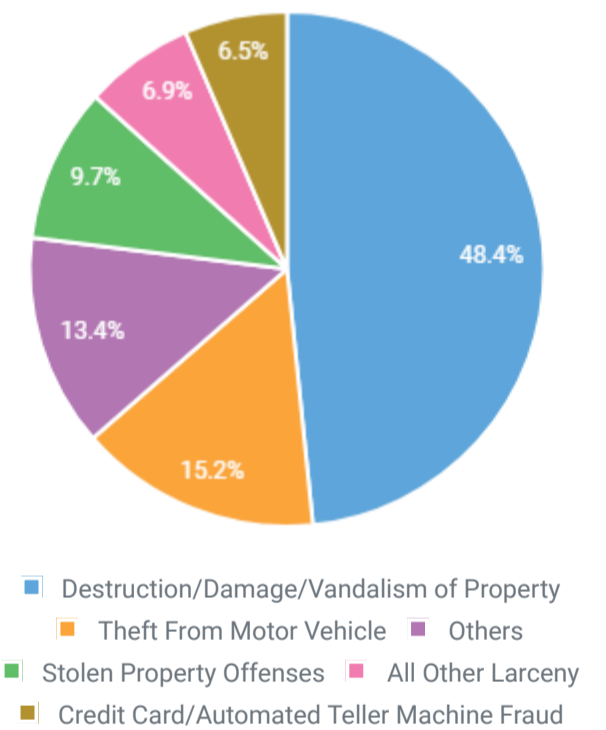

Trend

ATTEMPTED MVT

Trend

THEFTS FROM A MOTOR VEHICLE

Trend

SECONDARY OFFENSES

Secondary Offenses are offenses that occur in the same incident as the motor vehicle theft.

MOTOR VEHICLE THEFT AND SECONDARY OFFENSES

Total number of MVT incidents: 590, MVT incidents with associated offenses: 183

TOP 5 MVT-RELATED OFFENSES

These offenses are the top 5 additional offenses related to MVT

MVT AND VIOLENT CRIME

Violent Crime consists of murder, non-consensual sex offenses and aggravated assault. Victims are always individuals.

MVT AND OTHER CRIMES AGAINST PERSON

MVT AND OTHER PROPERTY CRIMES

Crimes Against Property, e.g., Robbery, Bribery, and Burglary, is to obtain money, property, or some other benefit.

NARCOTICS TYPE CHARGE ASSOCIATED TO MVT

Amphetamines/Methamphetamines Marijuana Cocaine (all forms except Crack) Heroin Opium Others

MVT AND SOCIETY CRIMES

Crimes Against Society, e.g., Animal Cruelty, Drug Violations, Gambling, and Prostitution, represent society's prohibition against engaging in certain types of activity.