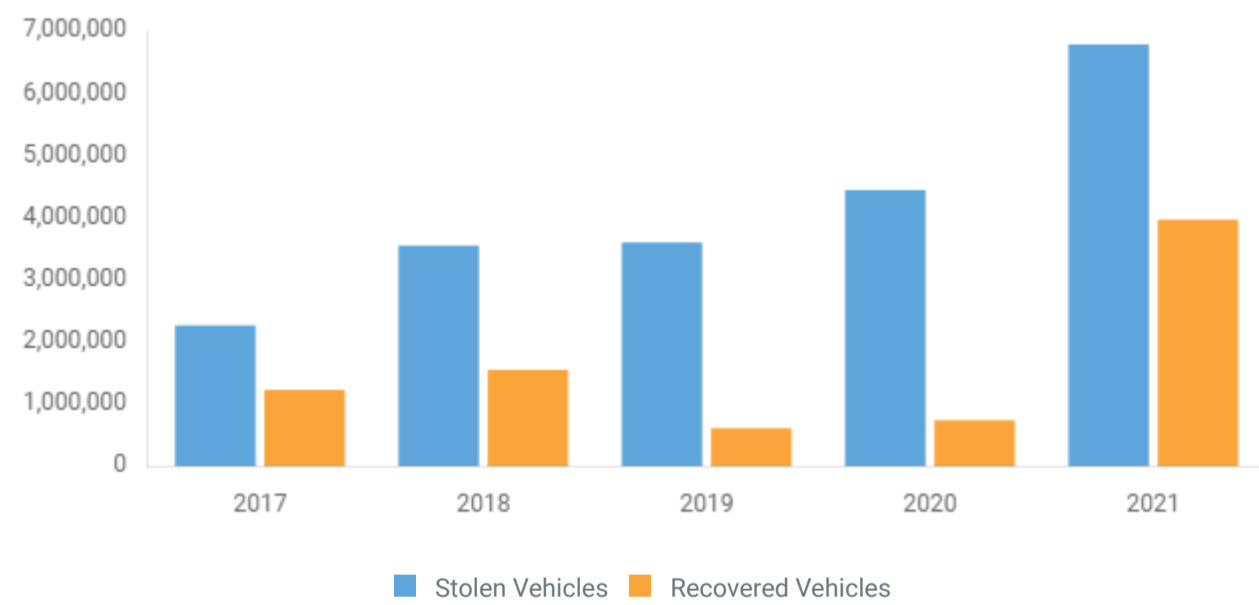

VALUE OF STOLEN/RECOVERED MOTOR VEHICLES

Trend