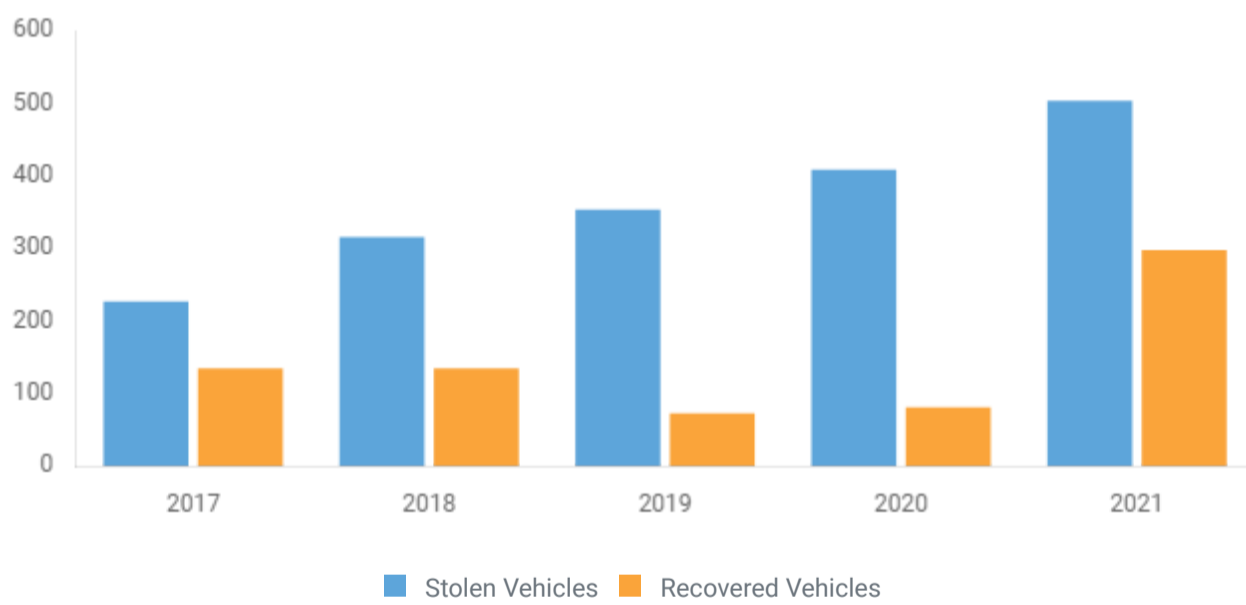

[Colorado Crime Statistics FAQs](#)

[List of agencies that are missing data in 2021](#)

5-YEAR TREND

Attempted and Completed Motor Vehicle Thefts

VEHICLES STOLEN/RECOVERED

Trend

VALUE OF STOLEN/RECOVERED MOTOR VEHICLES

Total number of MVT incidents: 590, MVT incidents with associated offenses: 183

TOP 5 MVT-RELATED OFFENSES

These offenses are the top 5 additional offenses related to MVT

MVT AND VIOLENT CRIME

Violent Crime consists of murder, non-consensual sex offenses and aggravated assault. Victims are always individuals.