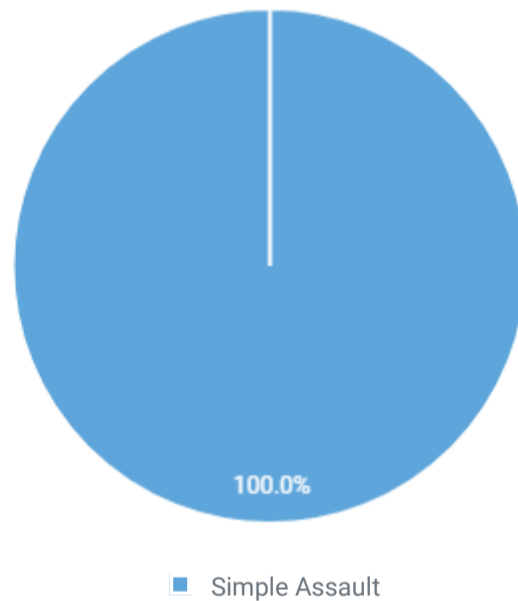

MVT AND OTHER CRIMES AGAINST PERSON