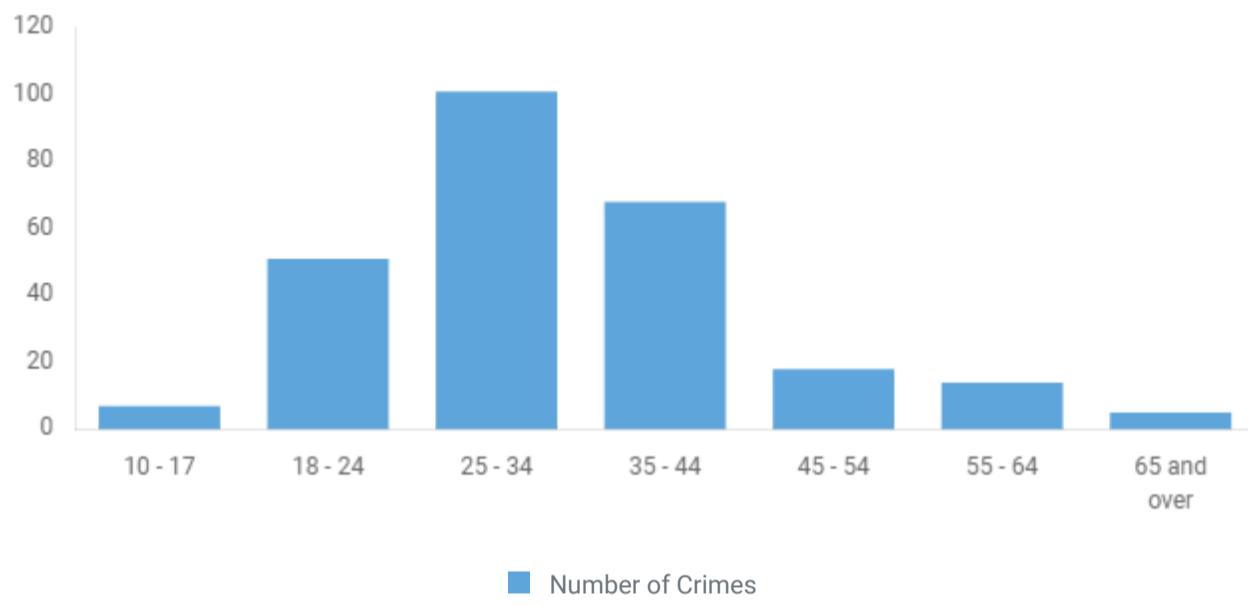

Drug/Narcotic Violations Drug Equipment Violations Weapon Law Violations

MVT BY TIME OF DAY

MVT BY DAY OF WEEK

OFFENDERS AGE GROUP

MOTOR VEHICLE THEFT RELATED TO GANGS

No Data Available

NON-MVT WITH STOLEN VEHICLES