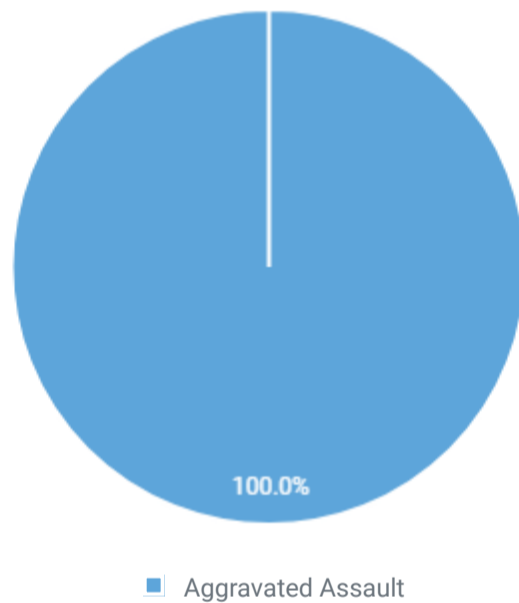

Total number of MVT incidents: 590, MVT incidents with associated offenses: 183

TOP 5 MVT-RELATED OFFENSES

These offenses are the top 5 additional offenses related to MVT

MVT AND VIOLENT CRIME

Violent Crime consists of murder, non-consensual sex offenses and aggravated assault. Victims are always individuals.