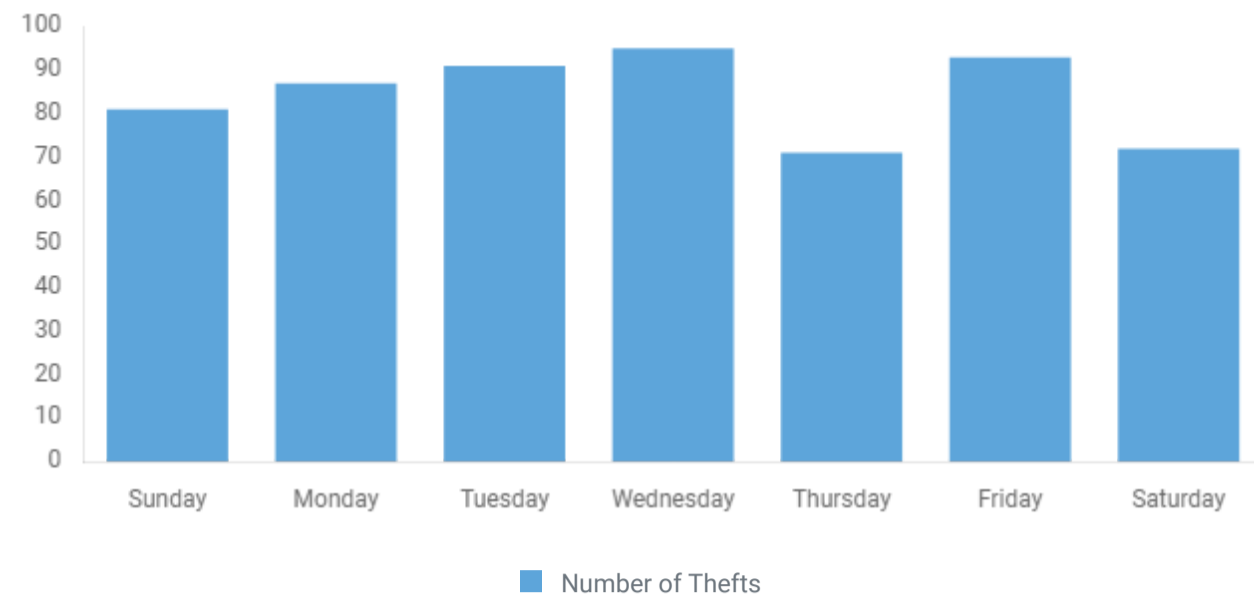

Amphetamines/Methamphetamines Marijuana Cocaine (all forms except Crack) Heroin Opium Others

MVT AND SOCIETY CRIMES

Crimes Against Society, e.g., Animal Cruelty, Drug Violations, Gambling, and Prostitution, represent society's prohibition against engaging in certain types of activity.

Drug/Narcotic Violations Drug Equipment Violations Weapon Law Violations

MVT BY TIME OF DAY

MVT BY DAY OF WEEK

OFFENDERS AGE GROUP

MOTOR VEHICLE THEFT RELATED TO GANGS

No Data Available

NON-MVT WITH STOLEN VEHICLES