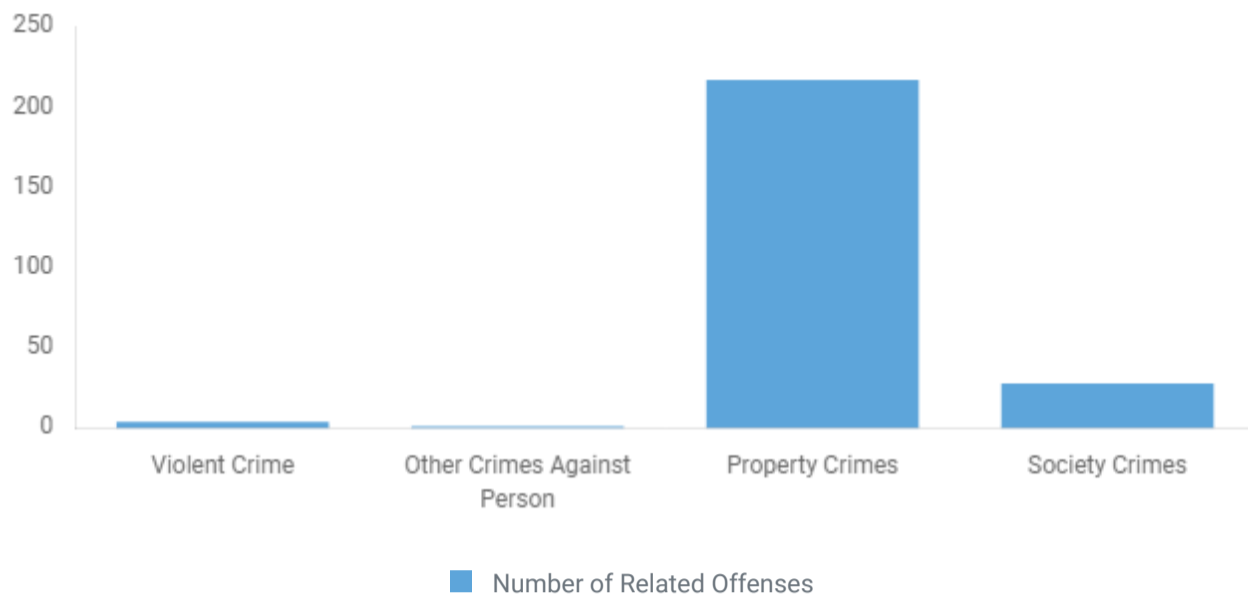

Trend

ATTEMPTED MVT

Trend

THEFTS FROM A MOTOR VEHICLE

Trend

SECONDARY OFFENSES

Secondary Offenses are offenses that occur in the same incident as the motor vehicle theft.

MOTOR VEHICLE THEFT AND SECONDARY OFFENSES

Total number of MVT incidents: 590, MVT incidents with associated offenses: 183

TOP 5 MVT-RELATED OFFENSES

These offenses are the top 5 additional offenses related to MVT

MVT AND VIOLENT CRIME

Violent Crime consists of murder, non-consensual sex offenses and aggravated assault. Victims are always individuals.