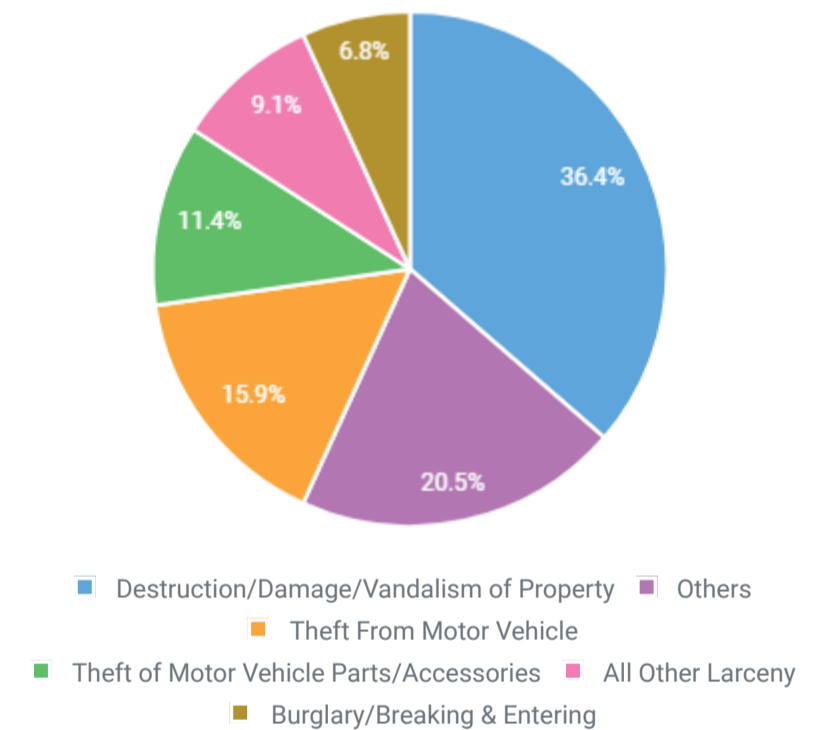

### TOP 5 MVT-RELATED OFFENSES

These offenses are the top 5 additional offenses related to MVT

### MVT AND VIOLENT CRIME

Violent Crime consists of murder, non-consensual sex offenses and aggravated assault. Victims are always individuals.

No Data Available

### MVT AND OTHER CRIMES AGAINST PERSON

No Data Available

### MVT AND OTHER PROPERTY CRIMES

Crimes Against Property, e.g., Robbery, Bribery, and Burglary, is to obtain money, property, or some other benefit.