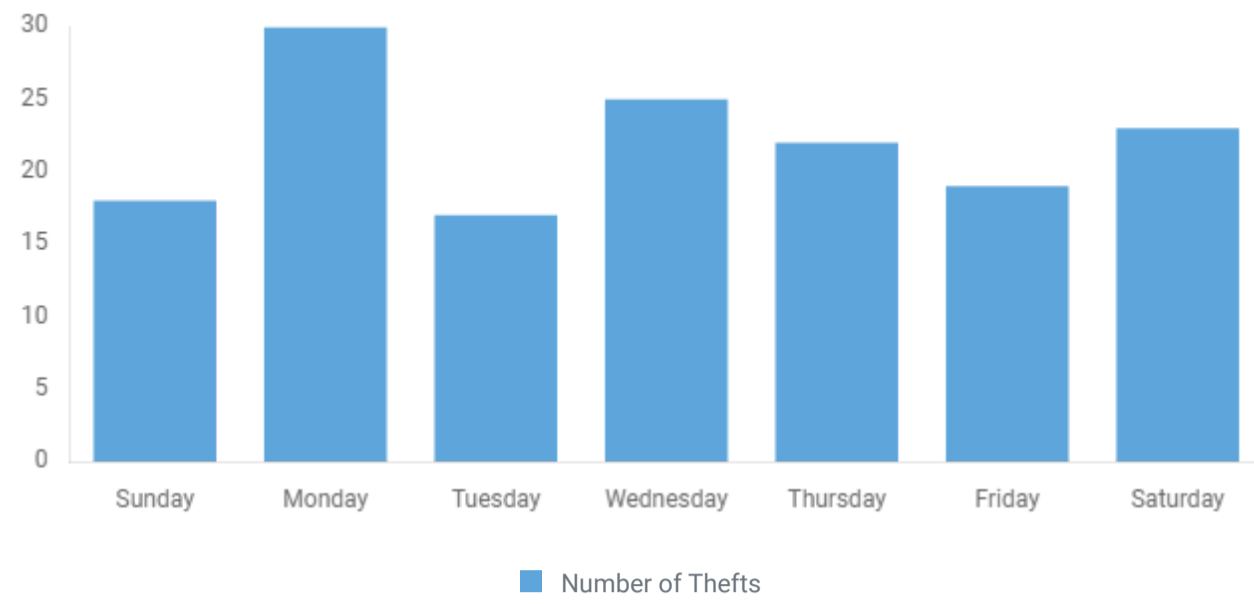

### MVT AND SOCIETY CRIMES

Crimes Against Society, e.g., Animal Cruelty, Drug Violations, Gambling, and Prostitution, represent society's prohibition against engaging in certain types of activity.

### MVT BY TIME OF DAY

### MVT BY DAY OF WEEK